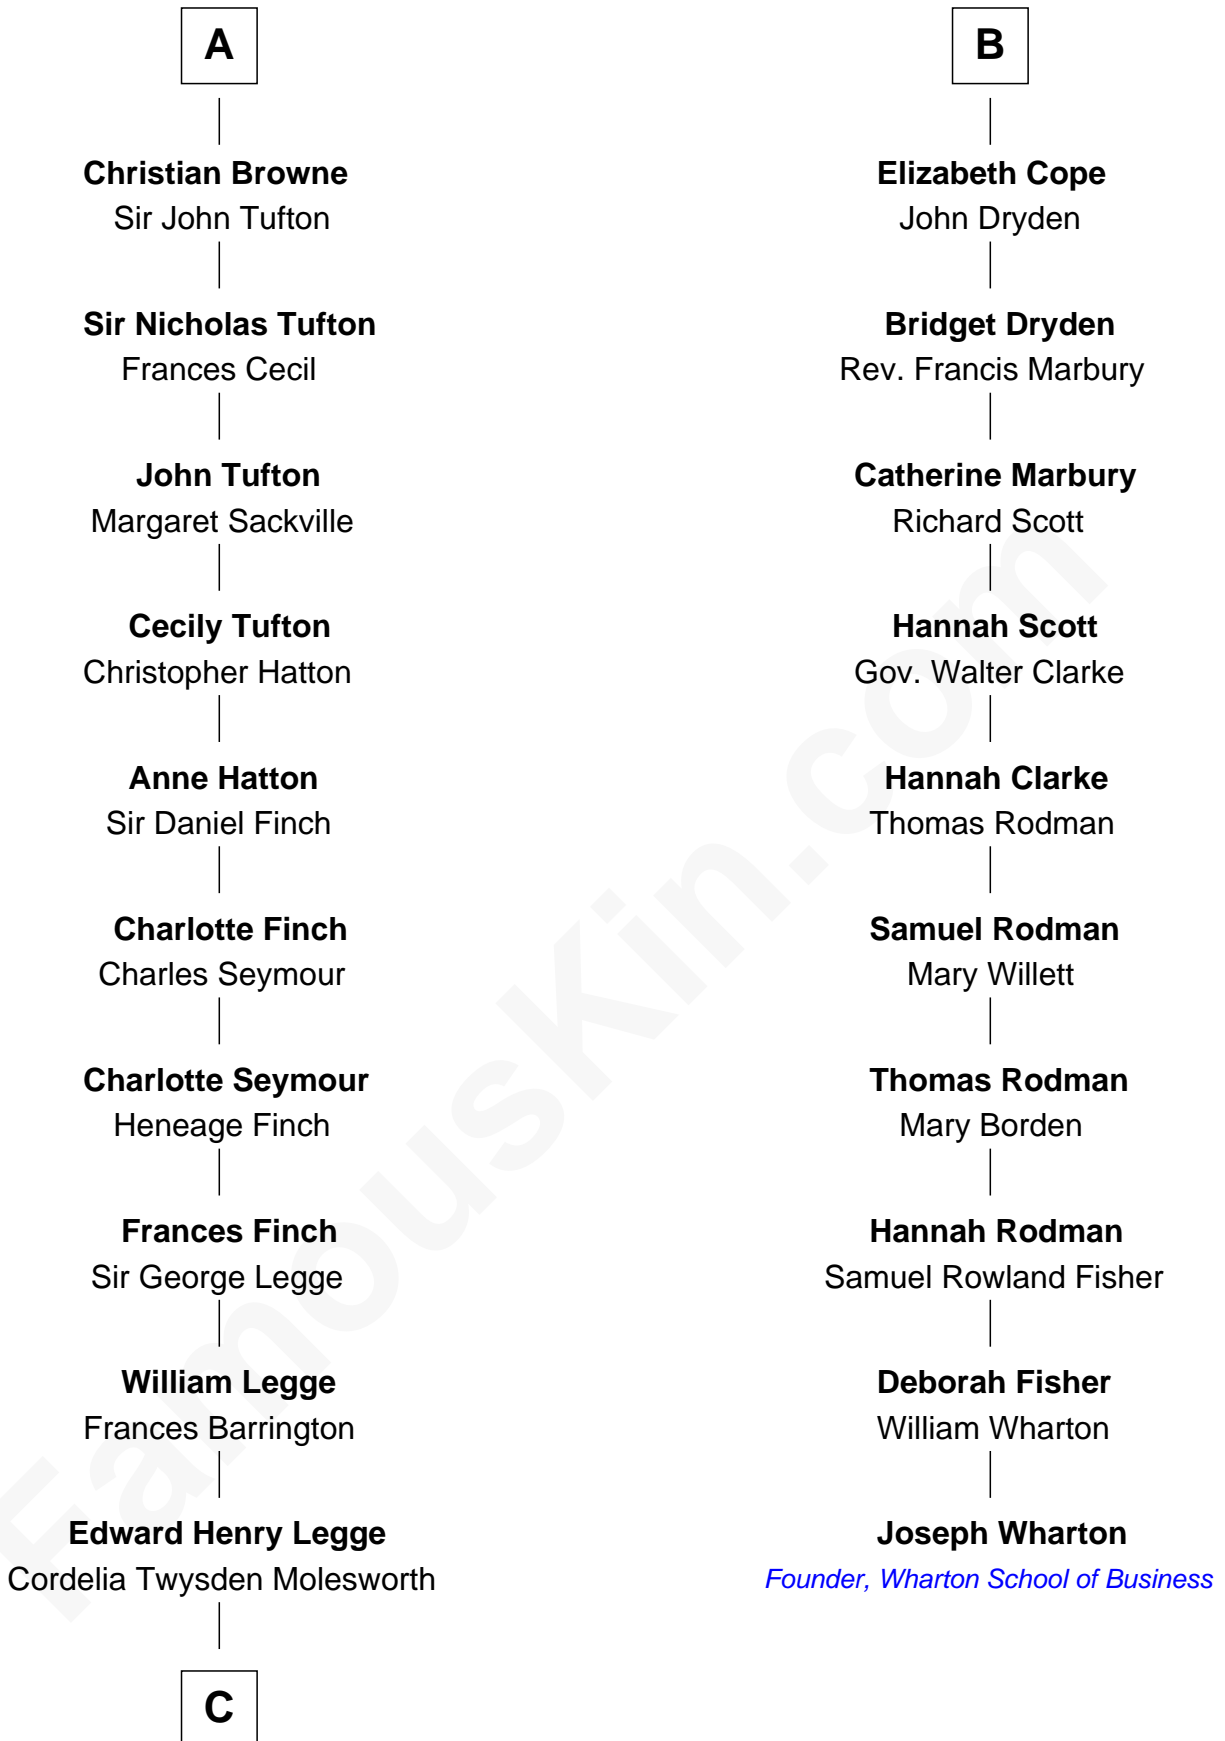

FamousKin.com

Relationship Chart of

Kit Harington

TV Actor - "Game of Thrones"

16th cousin 4 times removed of

Joseph Wharton

Founder of the Wharton School of Business

C

—
Lois Marjorie Legge
Ernest Wriothesley Denny

—
Lavender Cecilia Denny
John Charles Dundas Harington

—
Sir David Richard Harington
Deborah Jane Catesby

—
Kit Harington
TV Actor - "Game of Thrones"

FamousKin.com