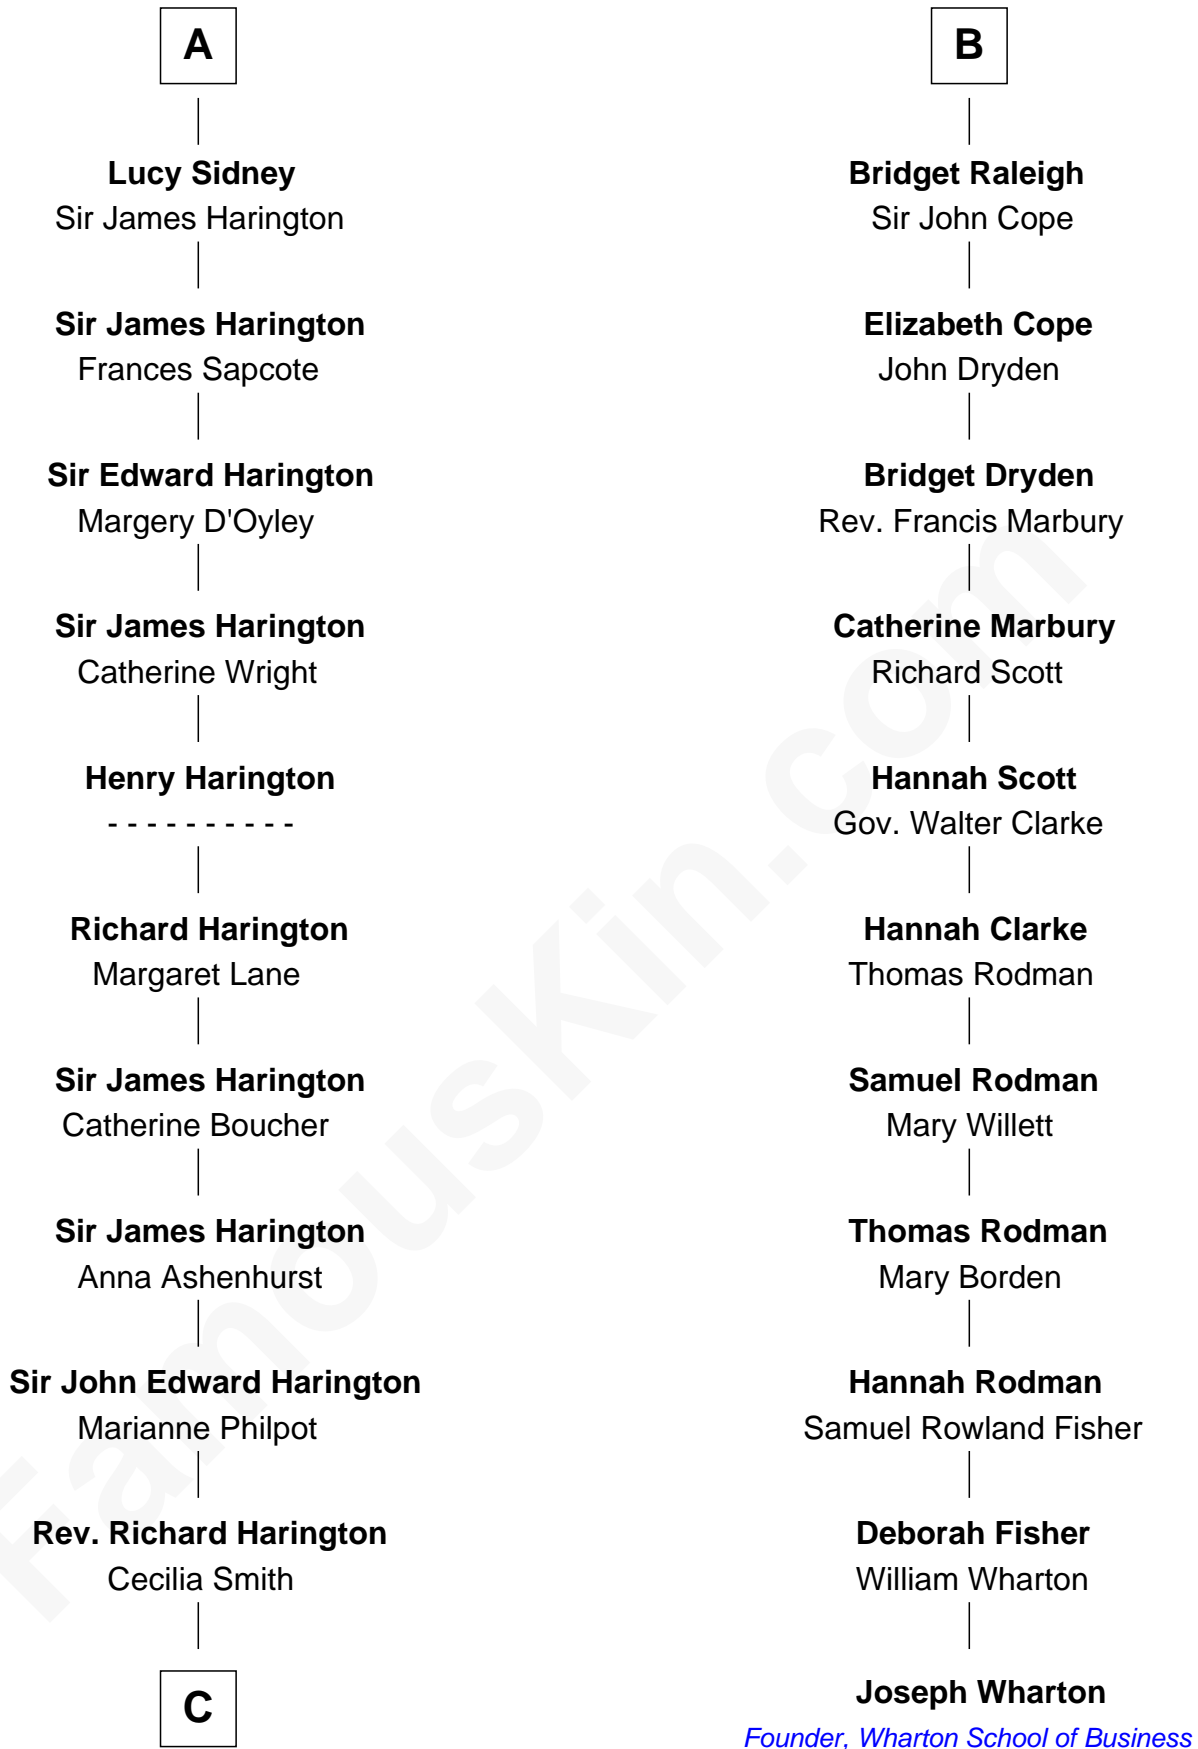

FamousKin.com

Relationship Chart of

Kit Harington

TV Actor - "Game of Thrones"

17th cousin 4 times removed of

Joseph Wharton

Founder of the Wharton School of Business

C

—
Sir Richard Harington

Francis Agnata Biscoe

—
Sir Richard Harington

Selina Louisa Grace Dundas

—
John Charles Dundas Harington

Lavender Cecilia Denny

—
Sir David Richard Harington

Deborah Jane Catesby