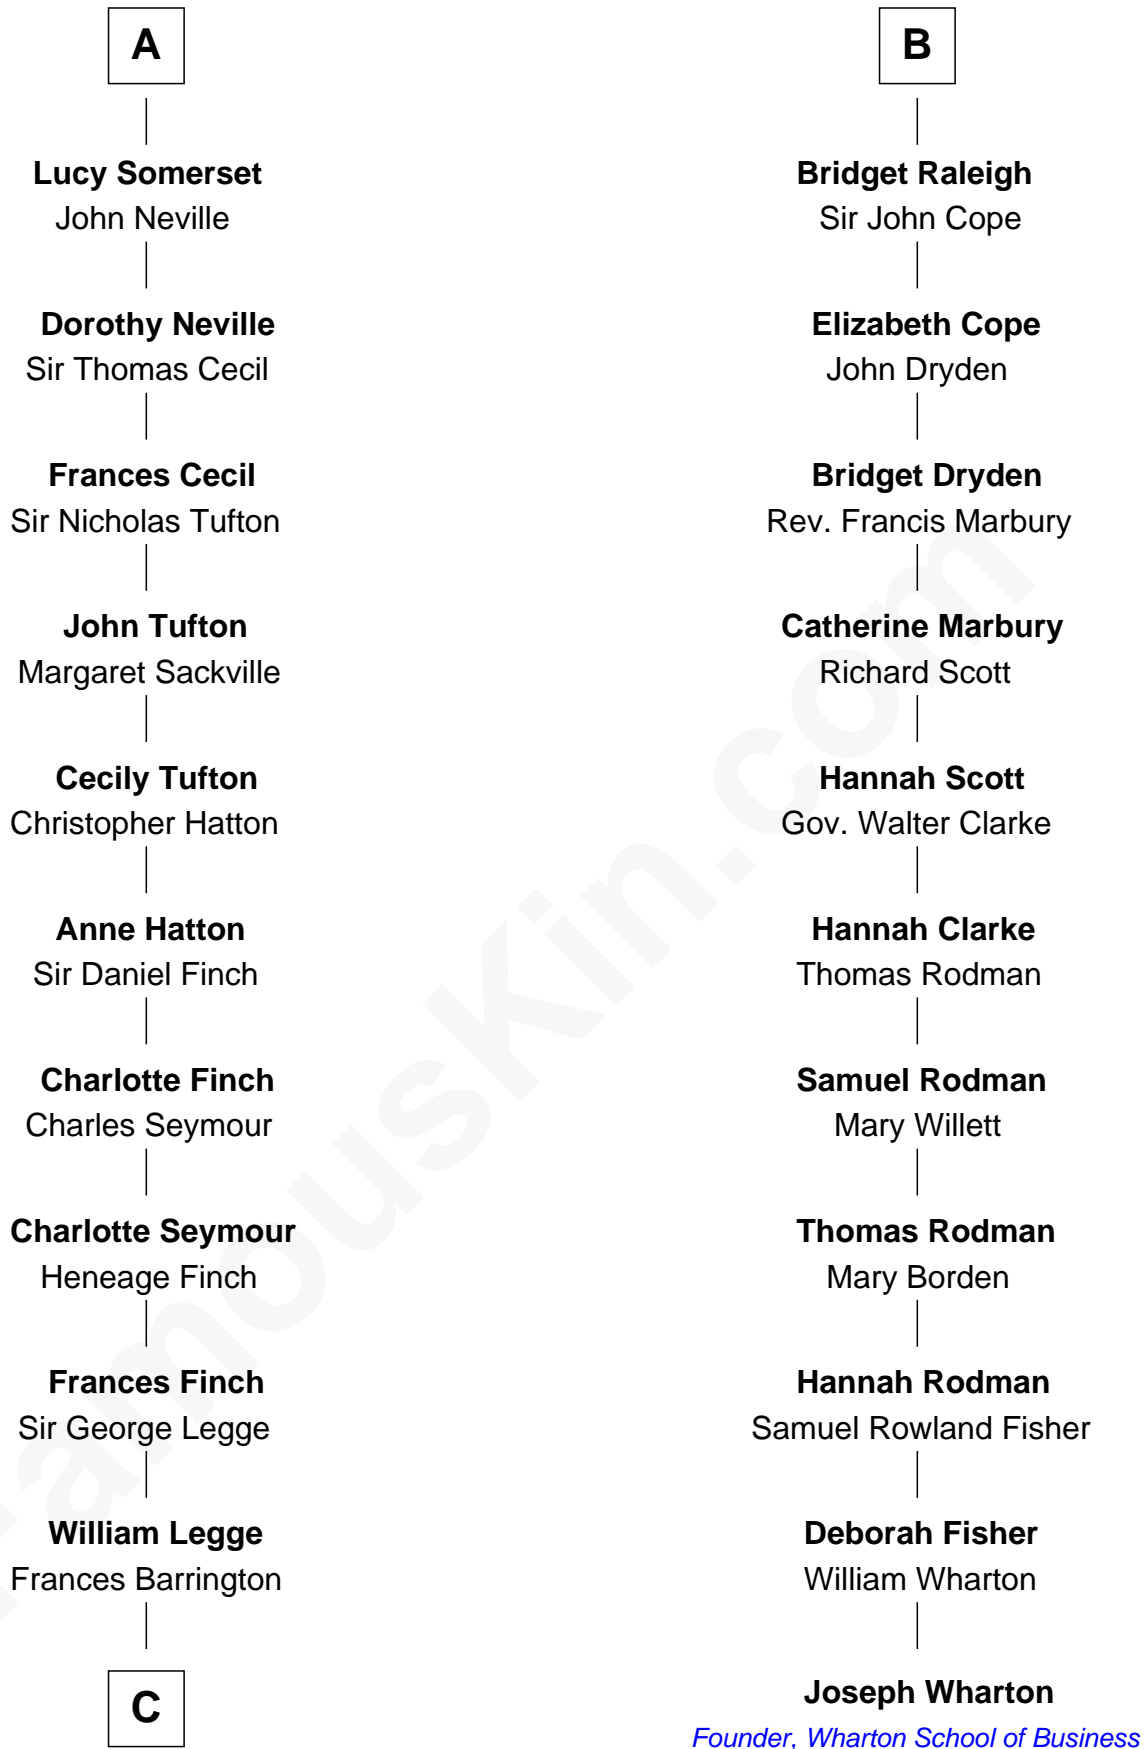

## Relationship Chart of

### Kit Harington

TV Actor - "Game of Thrones"

17th cousin 4 times removed of

### Joseph Wharton

Founder of the Wharton School of Business

**C**

**Edward Henry Legge**  
Cordelia Twysden Molesworth

**Lois Marjorie Legge**  
Ernest Wriothesley Denny

**Lavender Cecilia Denny**  
John Charles Dundas Harington