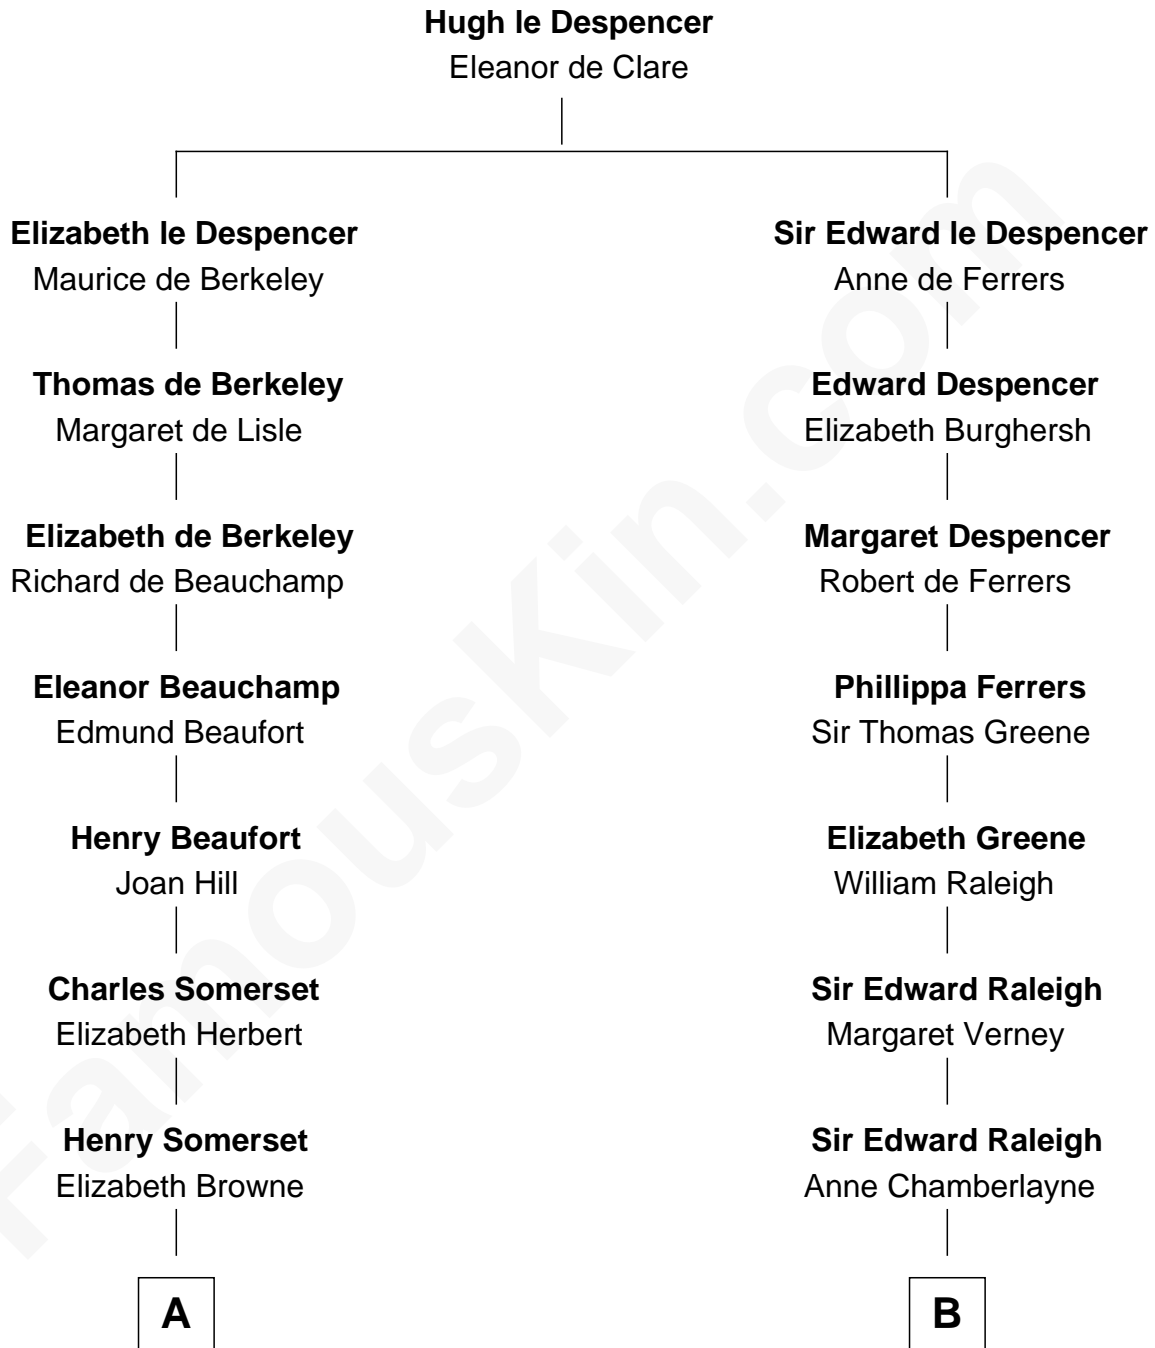

## Relationship Chart of

### Kit Harington

TV Actor - "Game of Thrones"

17th cousin 4 times removed of

### Joseph Wharton

Founder of the Wharton School of Business

**C**

**Edward Henry Legge**  
Cordelia Twysden Molesworth

**Lois Marjorie Legge**  
Ernest Wriothesley Denny

**Lavender Cecilia Denny**  
John Charles Dundas Harington