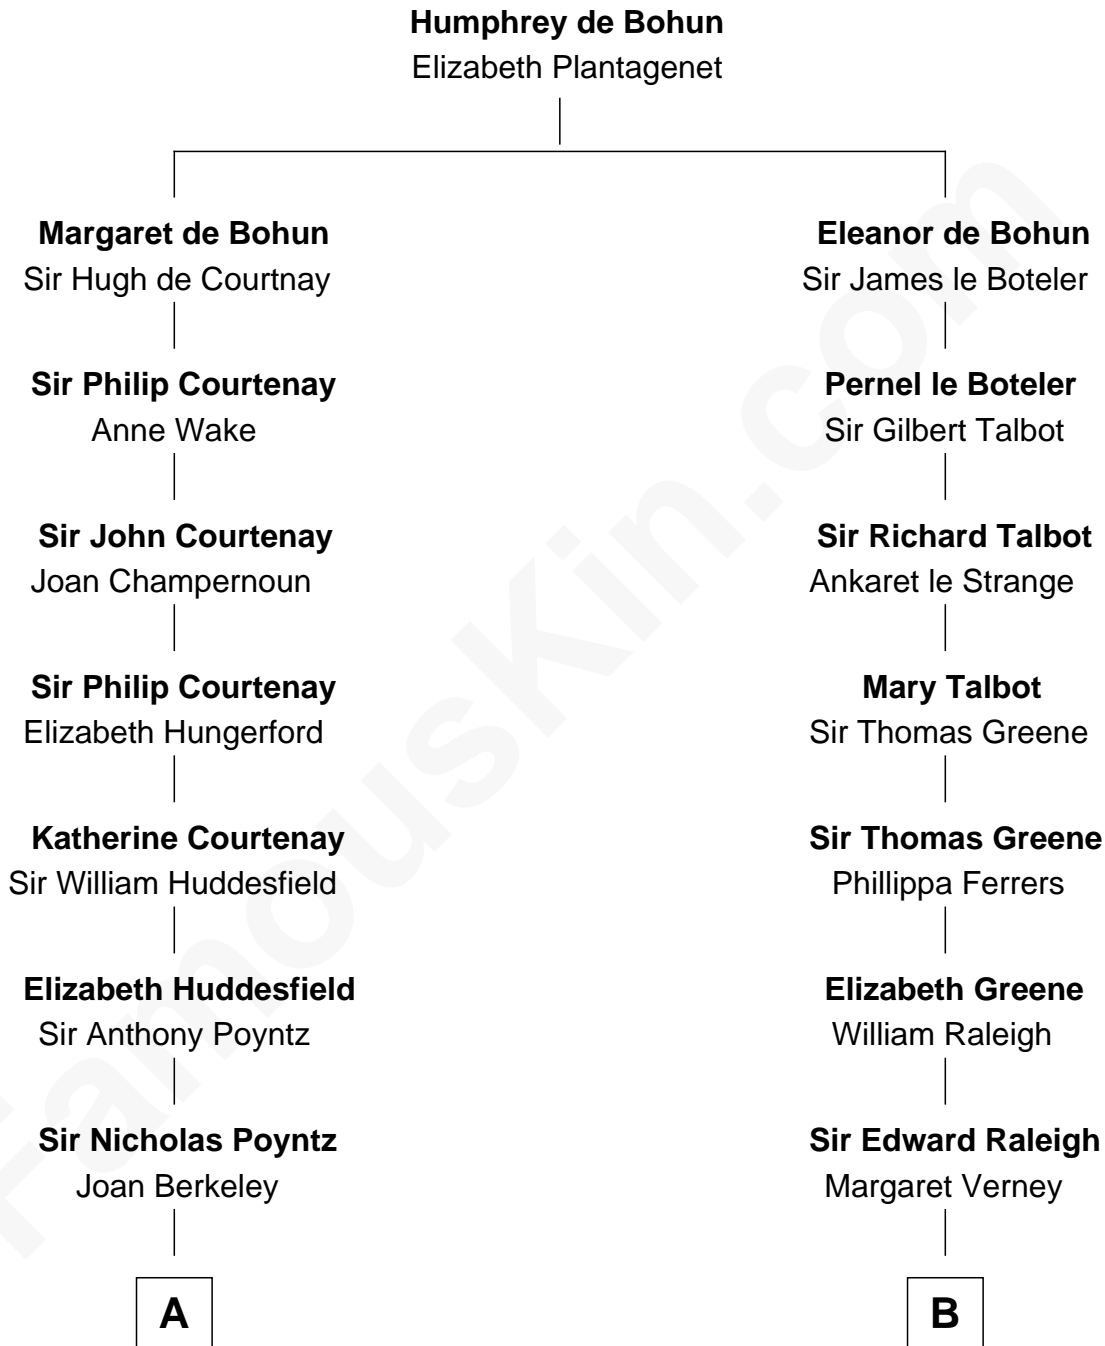

FamousKin.com

Relationship Chart of

Kit Harington

TV Actor - "Game of Thrones"

18th cousin 2 times removed of

Joseph Wharton

Founder of the Wharton School of Business

C

Lois Marjorie Legge
Ernest Wriothesley Denny

Lavender Cecilia Denny
John Charles Dundas Harington

Sir David Richard Harington
Deborah Jane Catesby

Kit Harington
TV Actor - "Game of Thrones"

D

Deborah Fisher
William Wharton