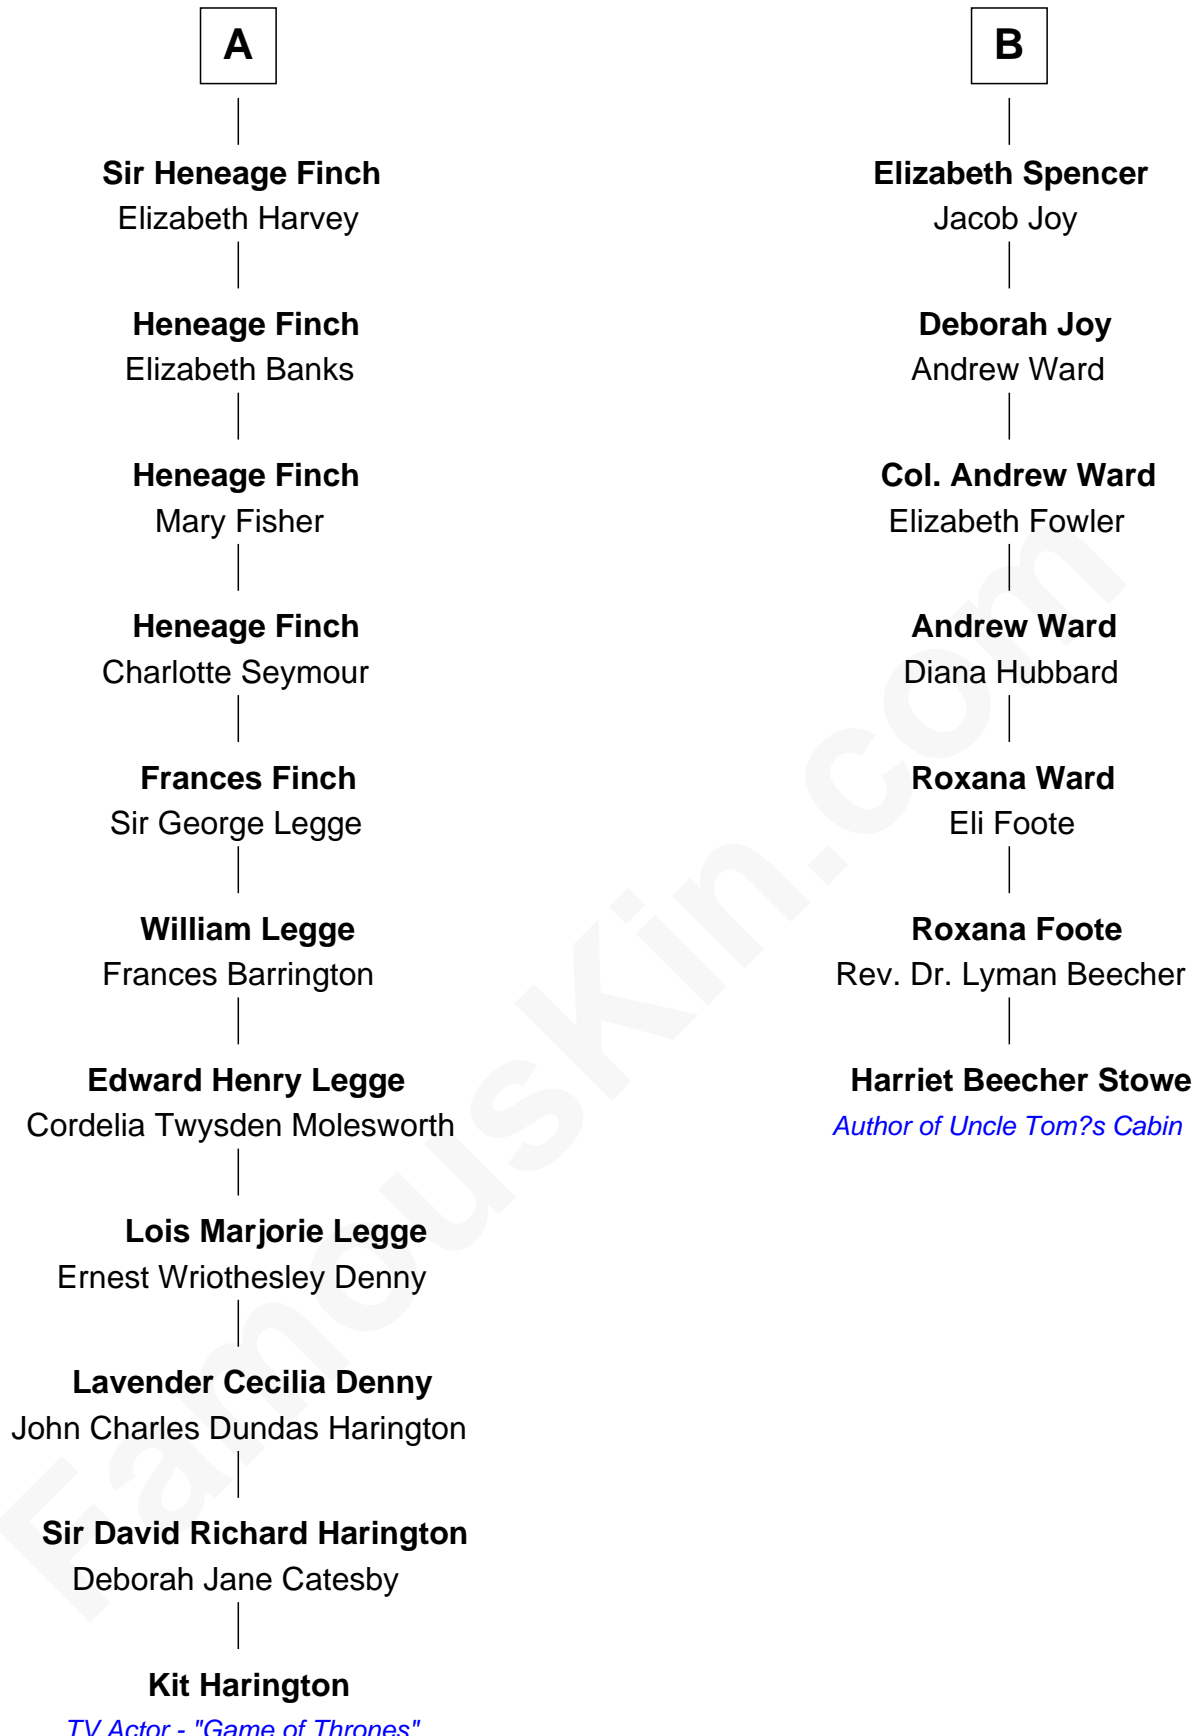

FamousKin.com

Relationship Chart of

Kit Harington

TV Actor - "Game of Thrones"

13th cousin 4 times removed of

Harriet Beecher Stowe

Author of *Uncle Tom's Cabin*

Kit Harington photo by [Gage Skidmore](#) (CC BY-SA 2.0)