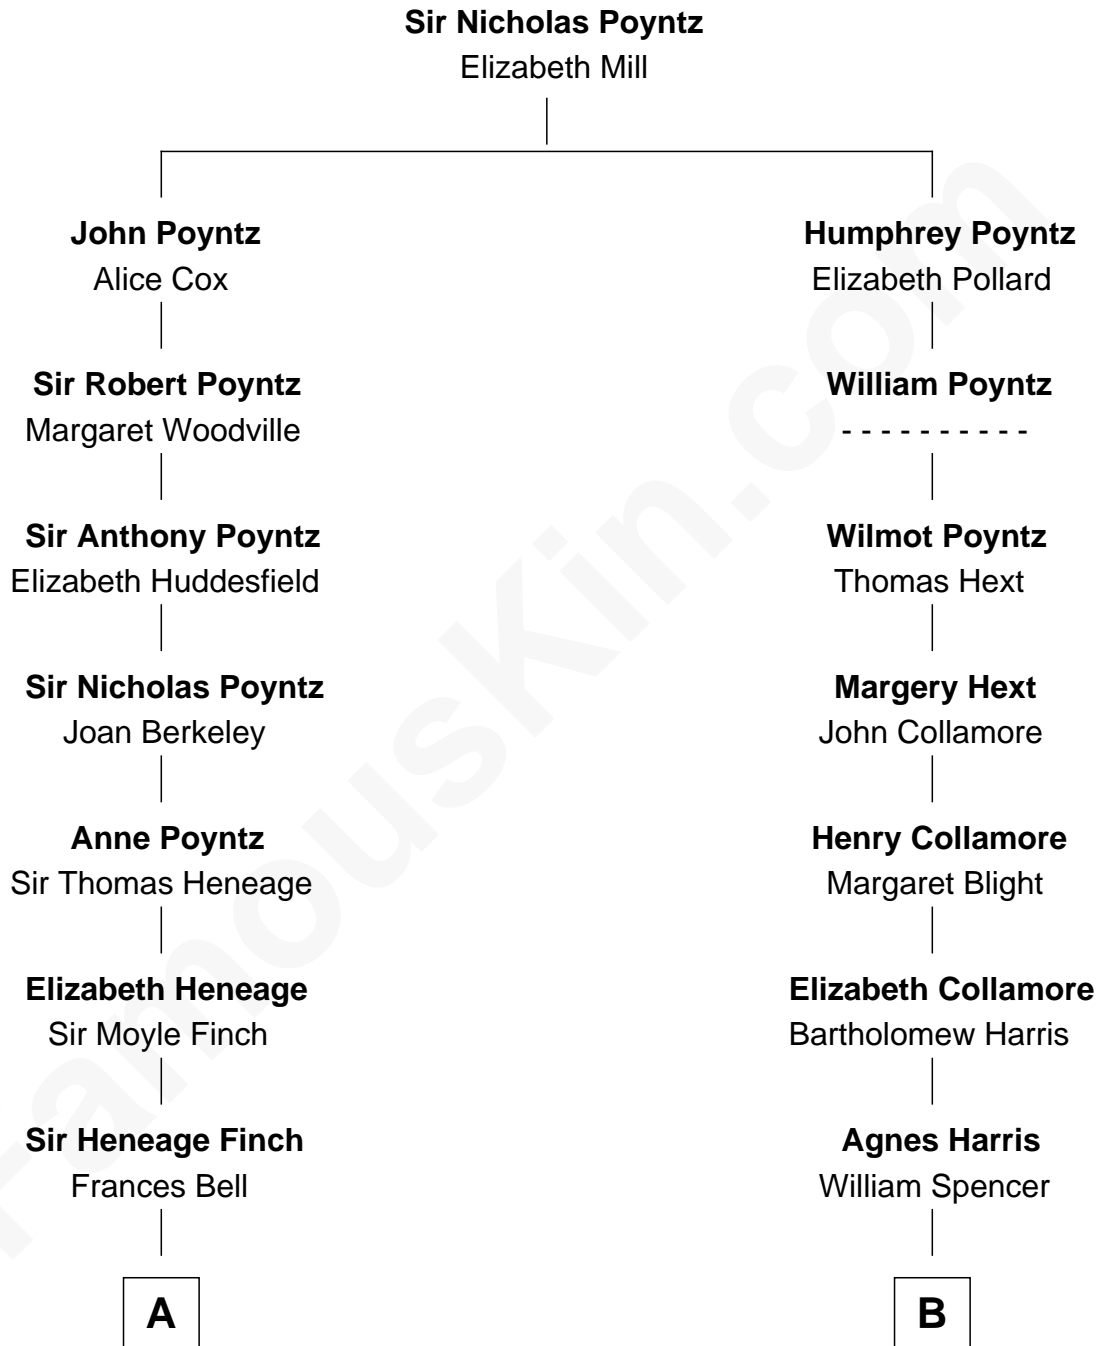

FamousKin.com

Relationship Chart of

Kit Harington

TV Actor - "Game of Thrones"

13th cousin 4 times removed of

Harriet Beecher Stowe

Author of *Uncle Tom's Cabin*

Kit Harington photo by [Gage Skidmore](#) (CC BY-SA 2.0)