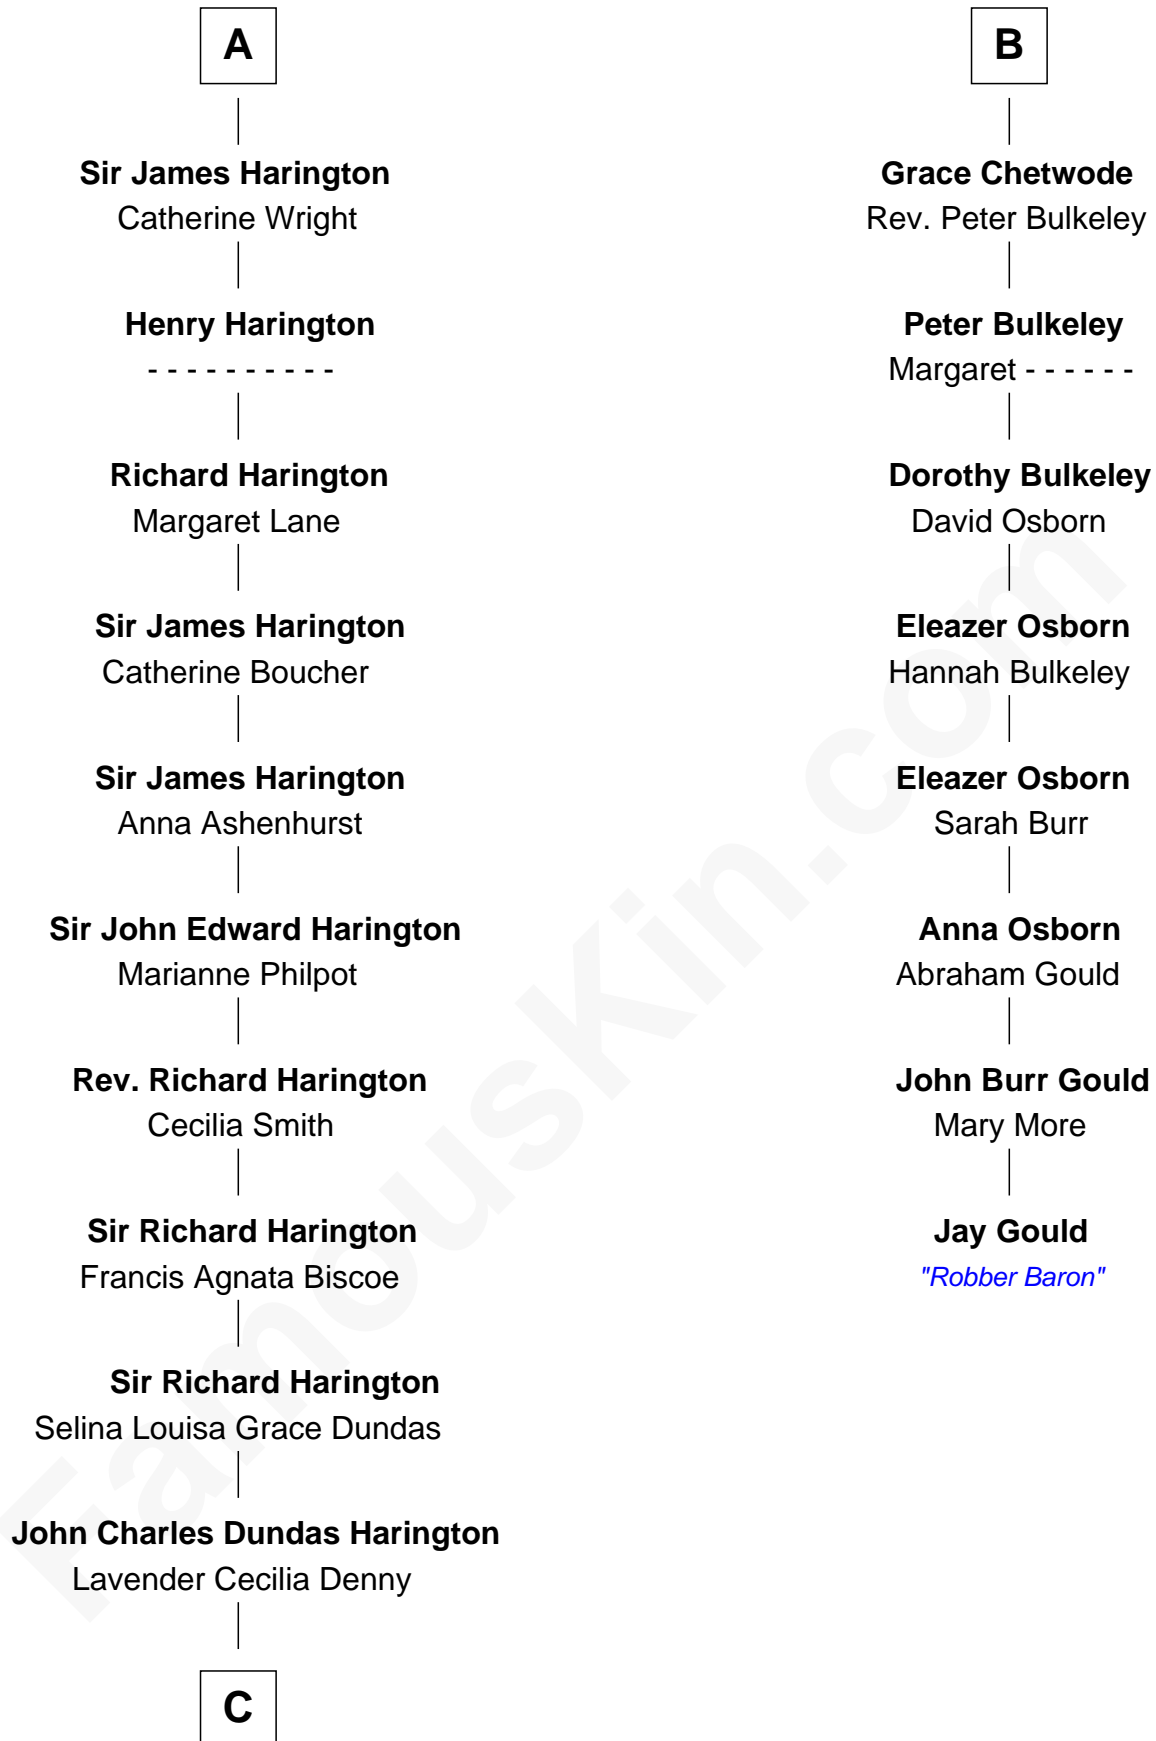

FamousKin.com

Relationship Chart of

Kit Harington

TV Actor - "Game of Thrones"

14th cousin 4 times removed of

Jay Gould

American Railroad "Robber Baron"

C

Sir David Richard Harington

Deborah Jane Catesby

Kit Harington

TV Actor - "Game of Thrones"

FamousKin.com