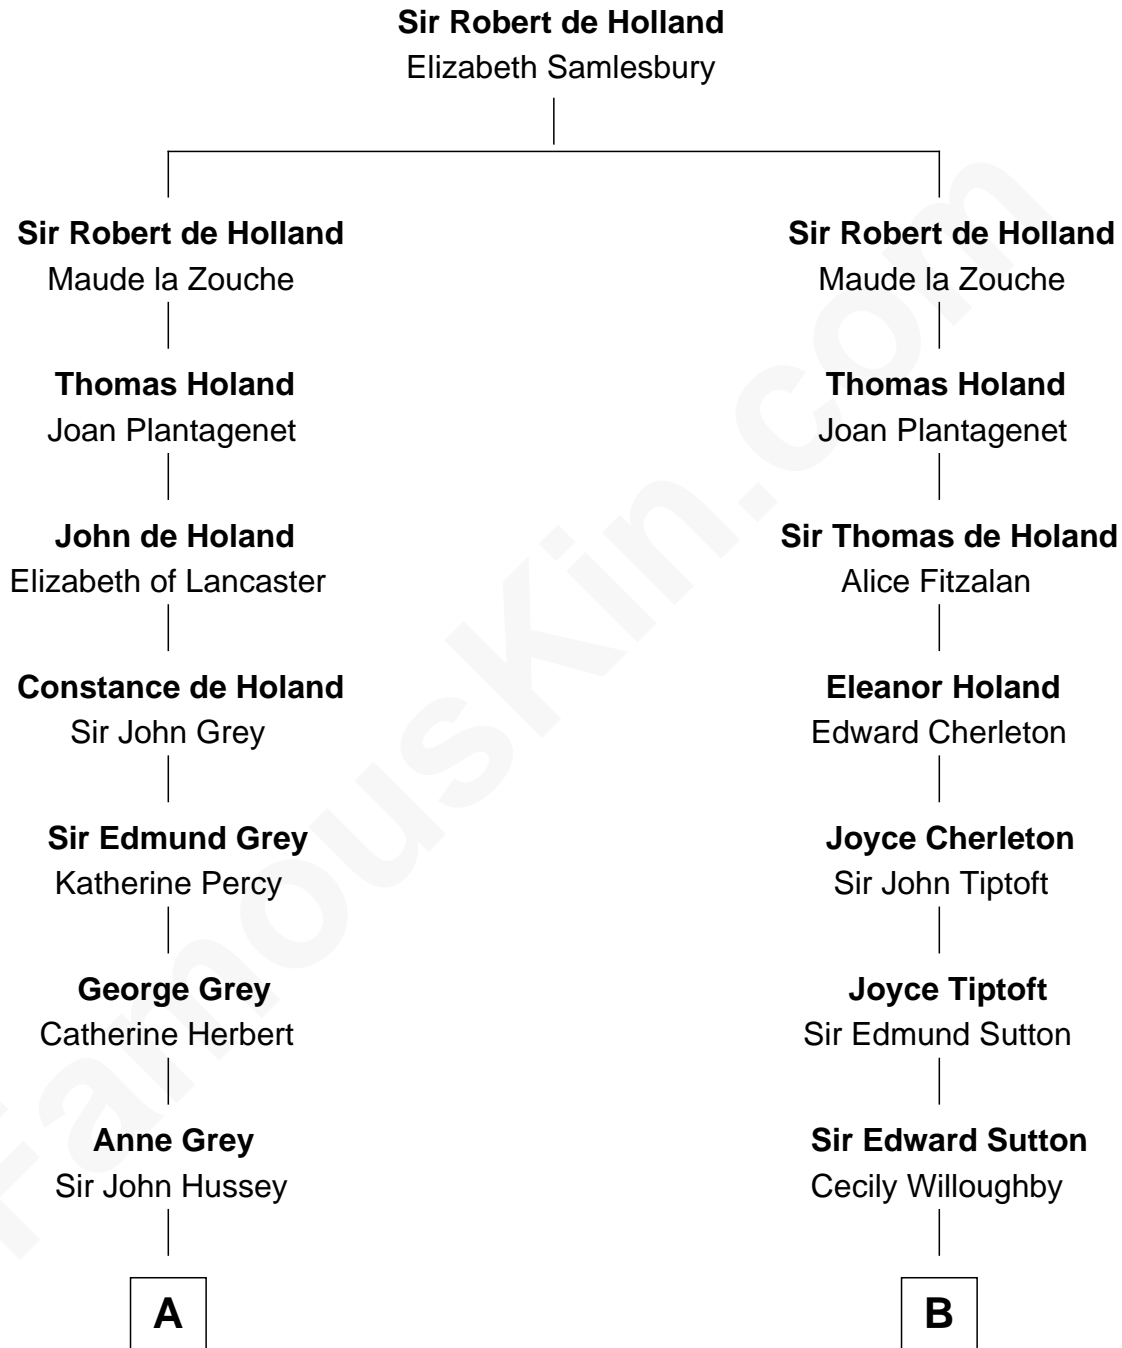

FamousKin.com

Relationship Chart of

Kit Harington

TV Actor - "Game of Thrones"

18th cousin 3 times removed of

William Marsh Rice

Founder of Rice University

C

Edward Henry Legge
Cordelia Twysden Molesworth

Lois Marjorie Legge
Ernest Wriothesley Denny

Lavender Cecilia Denny
John Charles Dundas Harington

Sir David Richard Harington
Deborah Jane Catesby

Kit Harington
TV Actor - "Game of Thrones"