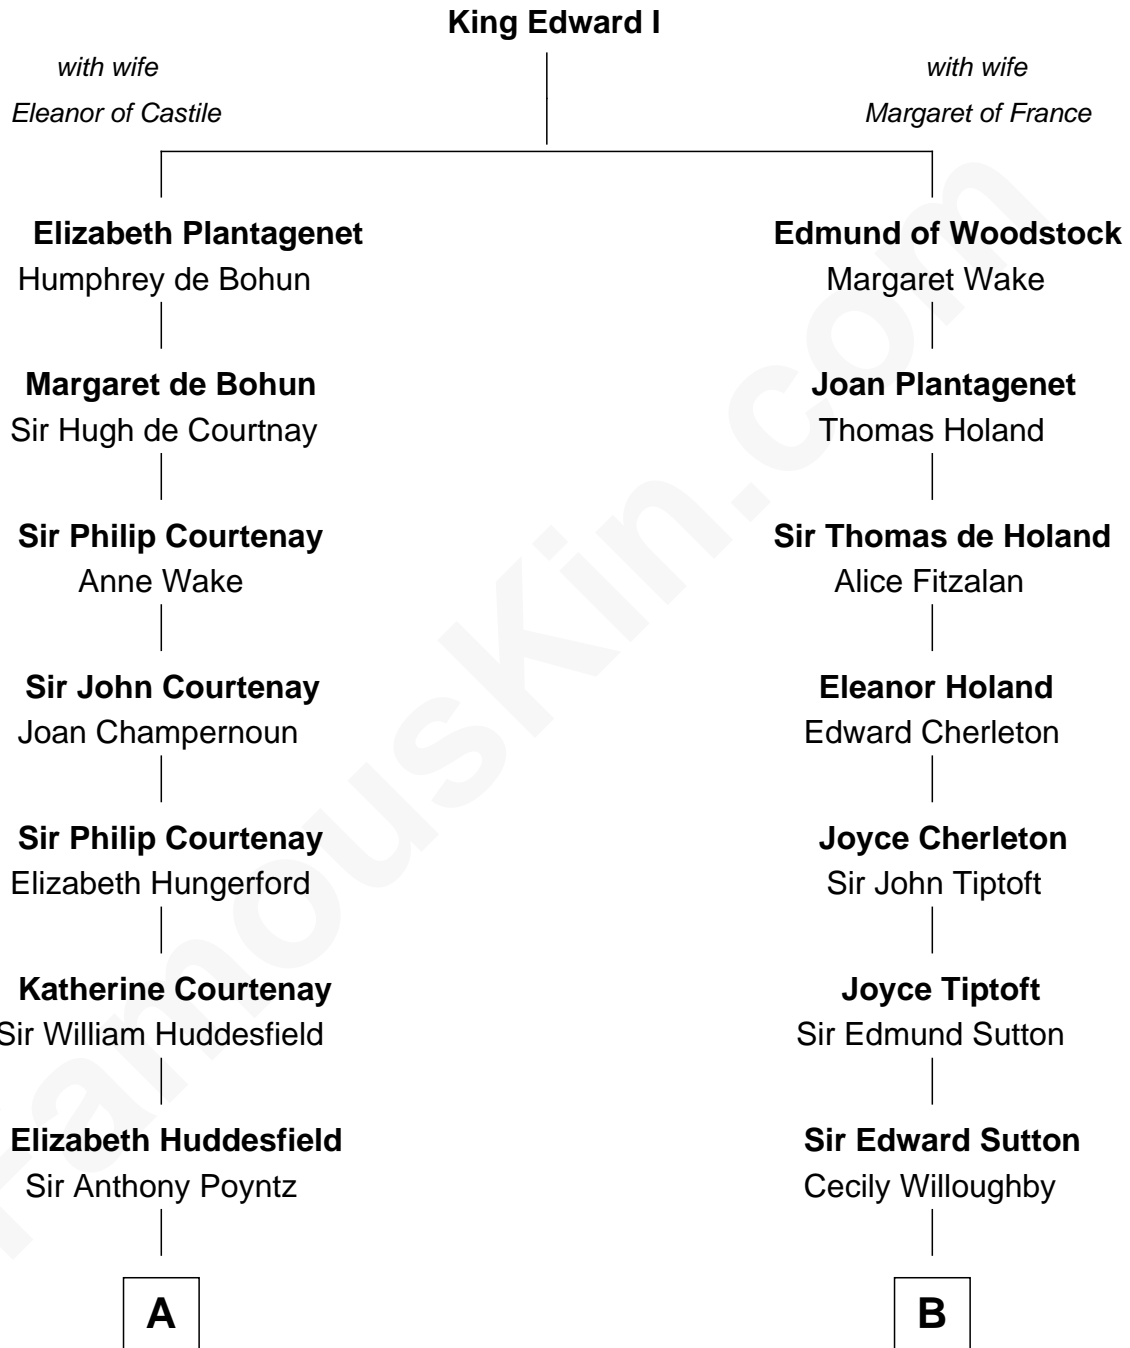

## Relationship Chart of

### Kit Harington

TV Actor - "Game of Thrones"

18th cousin 3 times removed of

**William Marsh Rice**

Founder of Rice University

**C**

**Edward Henry Legge**  
Cordelia Twysden Molesworth

**Lois Marjorie Legge**  
Ernest Wriothesley Denny