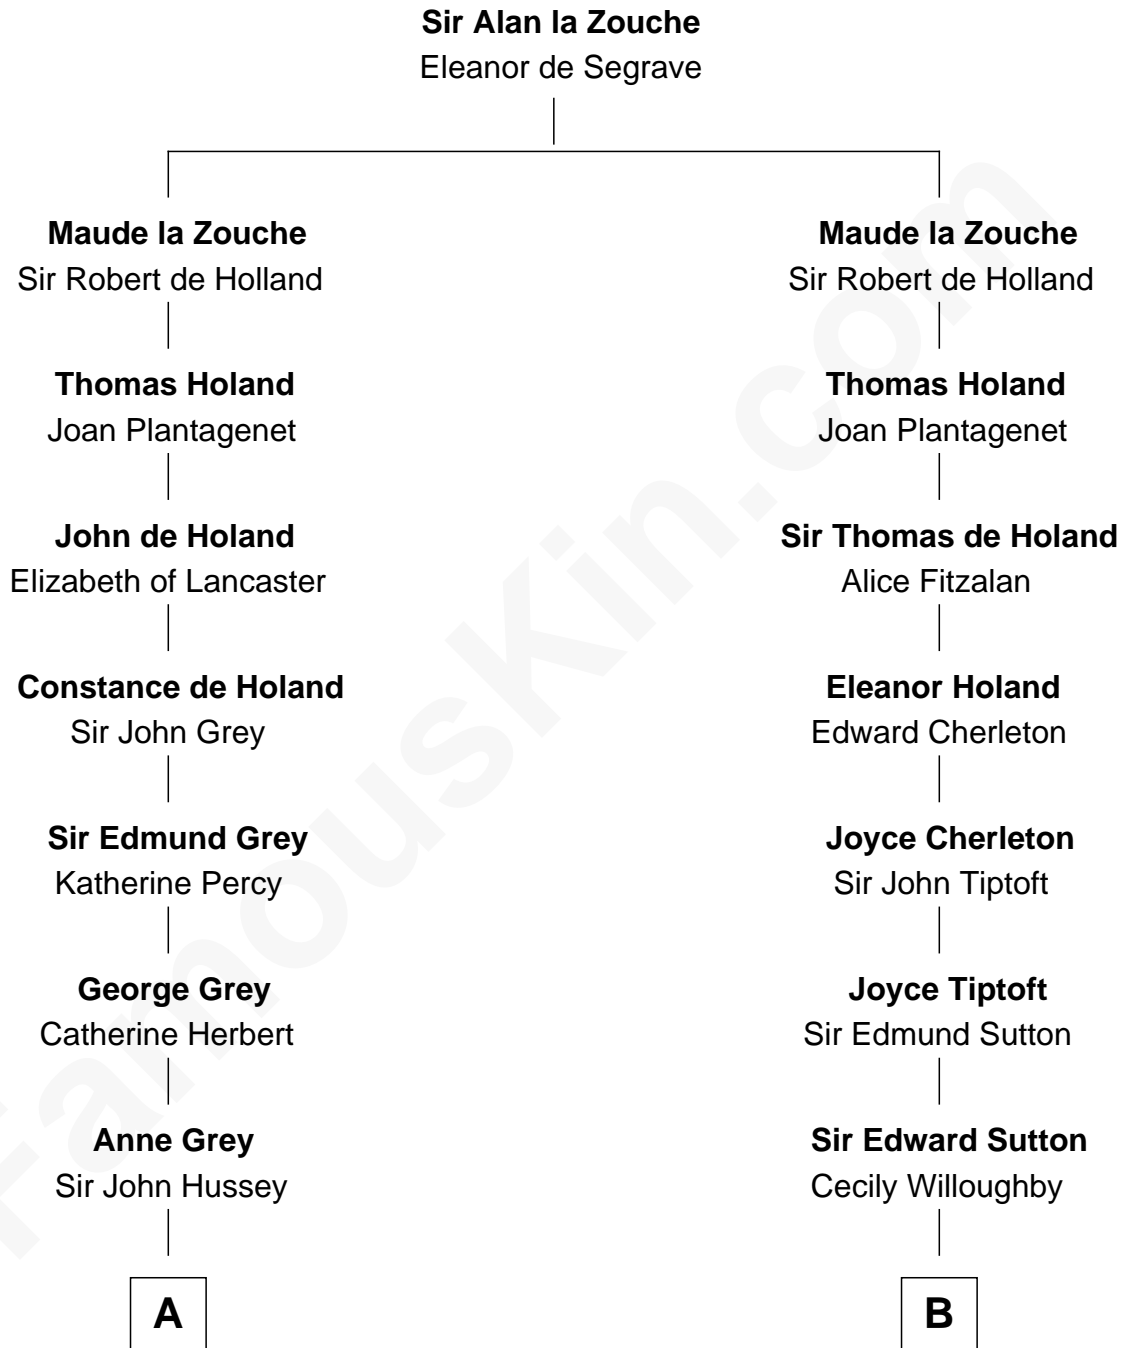

FamousKin.com

Relationship Chart of

Kit Harington

TV Actor - "Game of Thrones"

18th cousin 3 times removed of

William Marsh Rice

Founder of Rice University

C

Edward Henry Legge
Cordelia Twysden Molesworth

Lois Marjorie Legge
Ernest Wriothesley Denny

Lavender Cecilia Denny
John Charles Dundas Harington

Sir David Richard Harington
Deborah Jane Catesby

Kit Harington
TV Actor - "Game of Thrones"