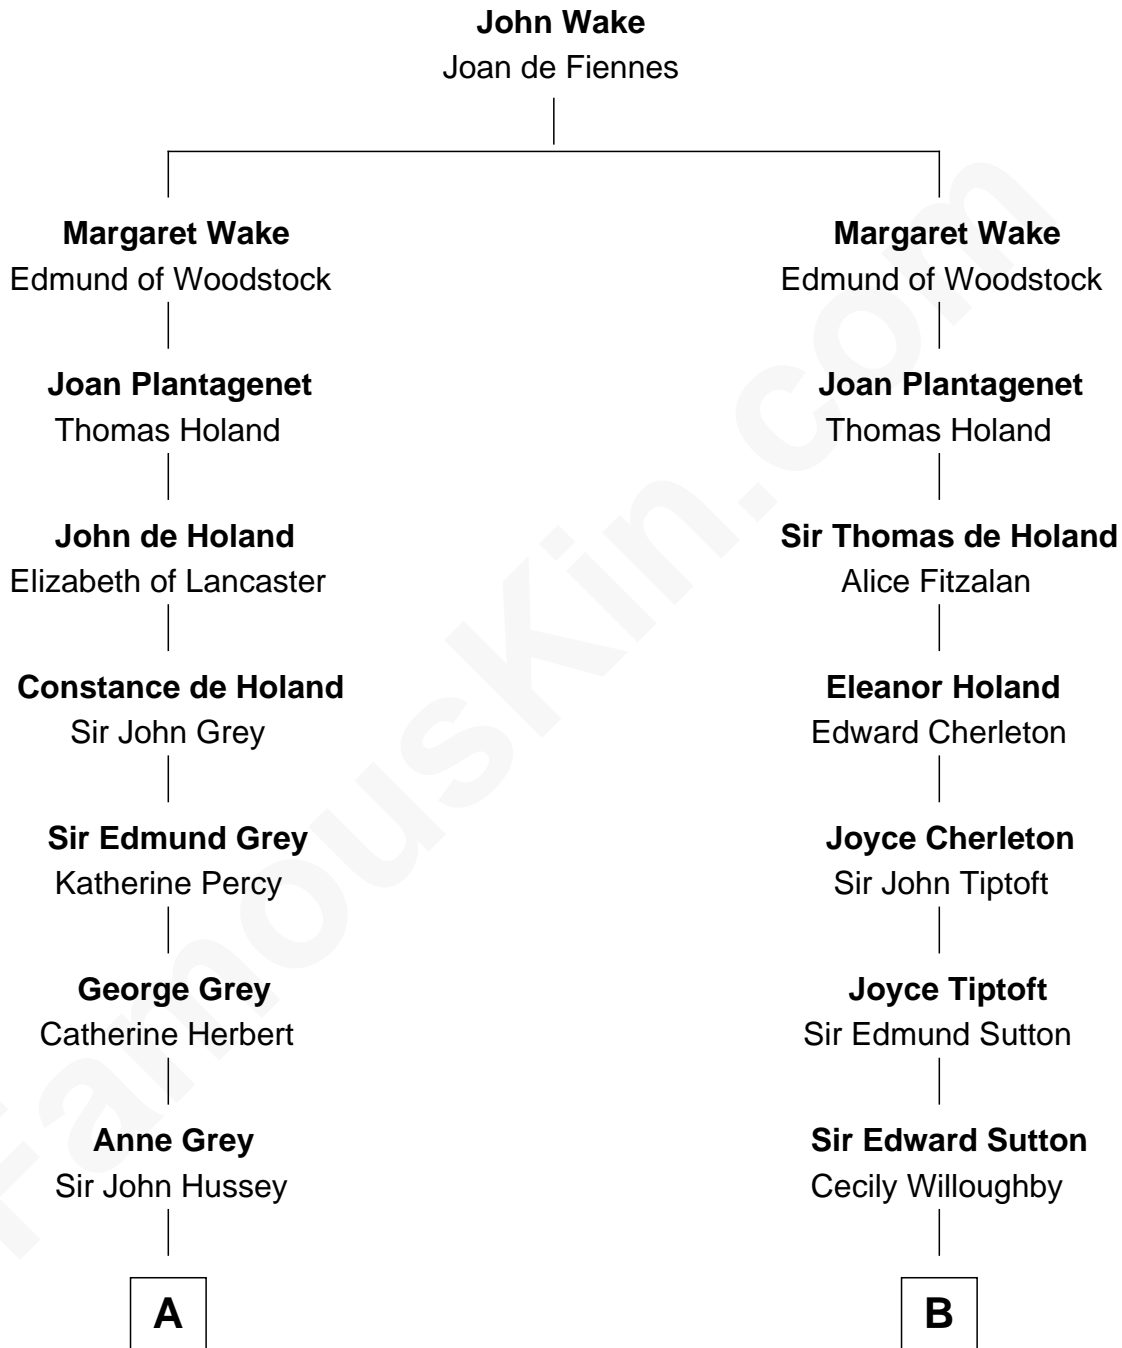

FamousKin.com

Relationship Chart of

Kit Harington

TV Actor - "Game of Thrones"

18th cousin 3 times removed of

William Marsh Rice

Founder of Rice University

C

Edward Henry Legge
Cordelia Twysden Molesworth

Lois Marjorie Legge
Ernest Wriothesley Denny

Lavender Cecilia Denny
John Charles Dundas Harington

Sir David Richard Harington
Deborah Jane Catesby

Kit Harington
TV Actor - "Game of Thrones"