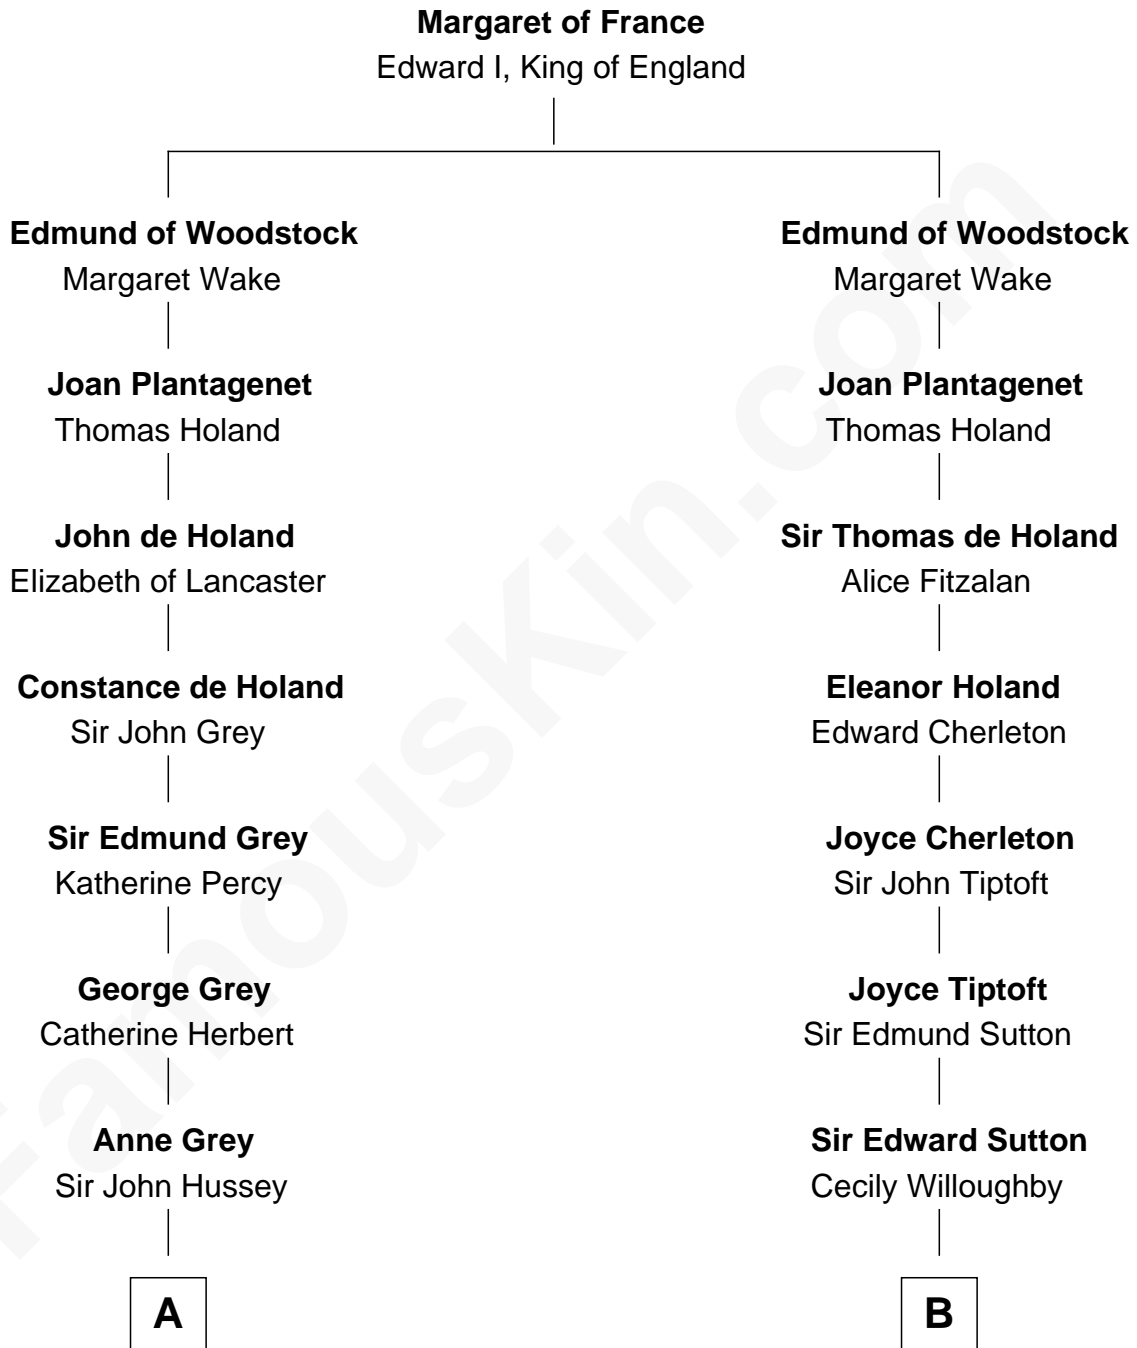

FamousKin.com

Relationship Chart of

Kit Harington

TV Actor - "Game of Thrones"

18th cousin 3 times removed of

William Marsh Rice

Founder of Rice University

C

Edward Henry Legge
Cordelia Twysden Molesworth

Lois Marjorie Legge
Ernest Wriothesley Denny

Lavender Cecilia Denny
John Charles Dundas Harington

Sir David Richard Harington
Deborah Jane Catesby

Kit Harington
TV Actor - "Game of Thrones"