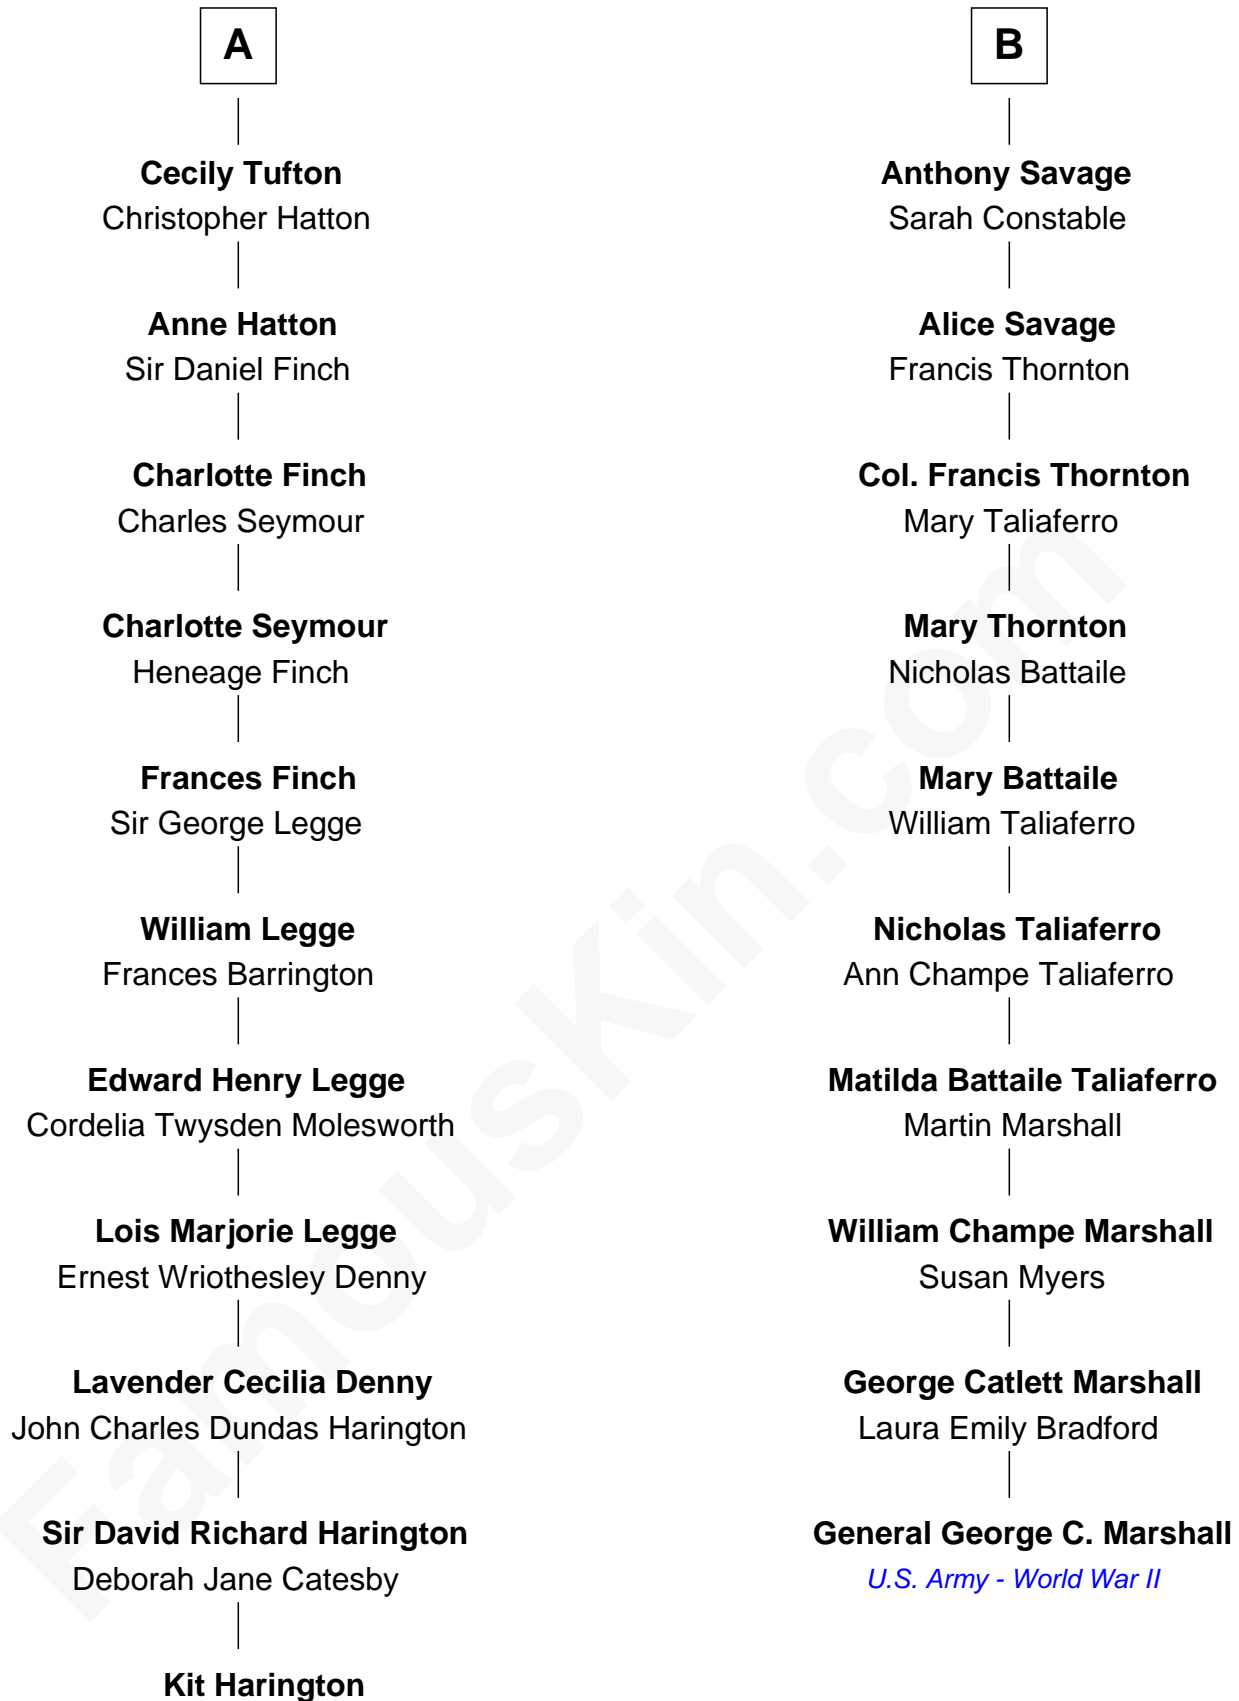

FamousKin.com

Relationship Chart of

Kit Harington

TV Actor - "Game of Thrones"

16th cousin 1 time removed of

General George C. Marshall

Author of "The Marshall Plan"

Kit Harington photo by [Gage Skidmore](#) (CC BY-SA 2.0)