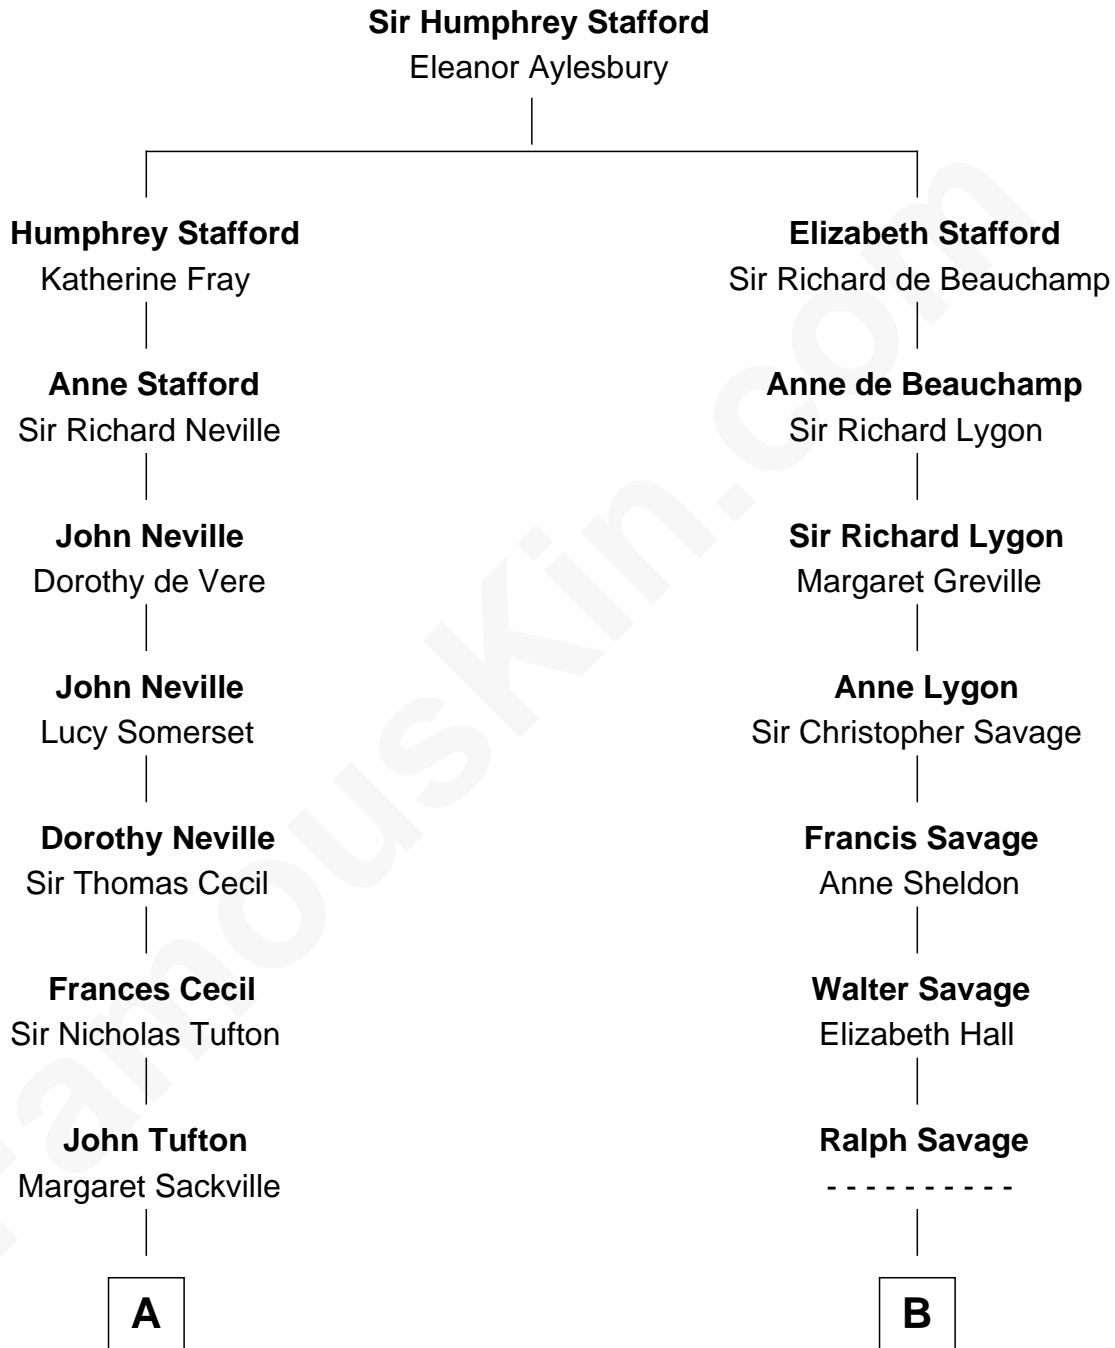

FamousKin.com

Relationship Chart of

Kit Harington

TV Actor - "Game of Thrones"

16th cousin 1 time removed of

General George C. Marshall

Author of "The Marshall Plan"

Kit Harington photo by [Gage Skidmore](#) (CC BY-SA 2.0)