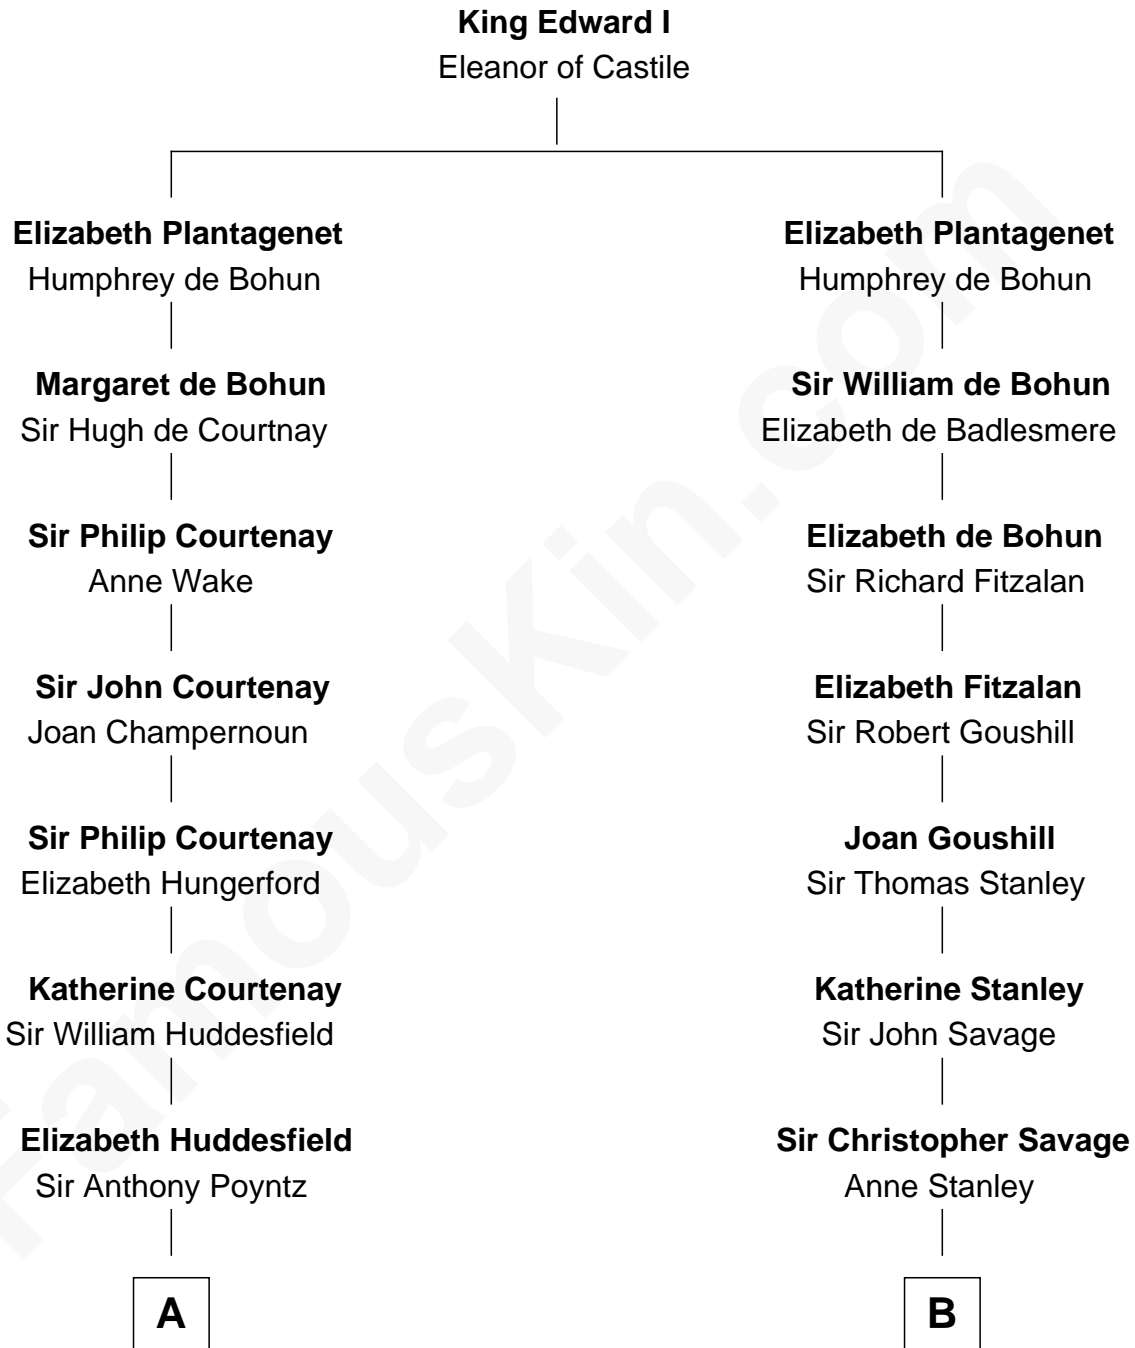

FamousKin.com

Relationship Chart of

Kit Harington

TV Actor - "Game of Thrones"

20th cousin 1 time removed of

General George C. Marshall

Author of "The Marshall Plan"

C

Edward Henry Legge
Cordelia Twysden Molesworth

Lois Marjorie Legge
Ernest Wriothesley Denny

Lavender Cecilia Denny
John Charles Dundas Harington

Sir David Richard Harington
Deborah Jane Catesby

Kit Harington
TV Actor - "Game of Thrones"