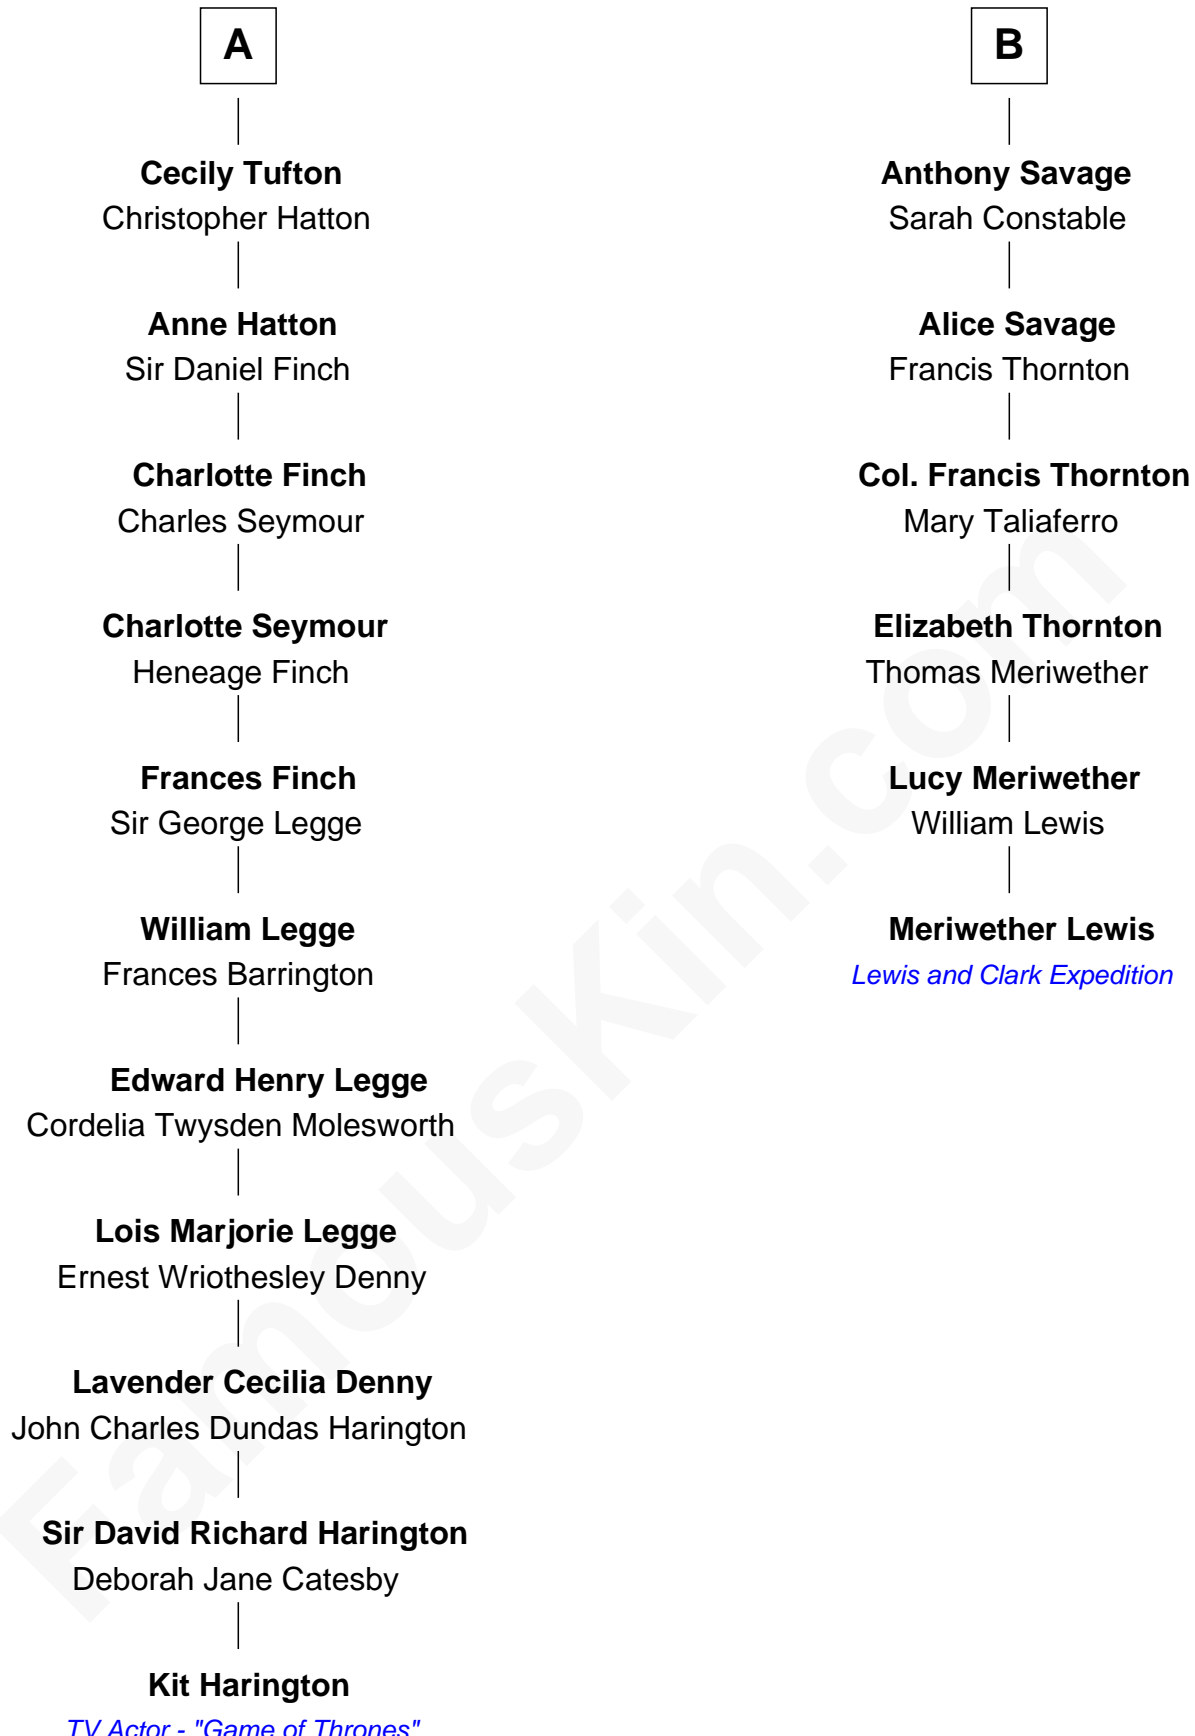

FamousKin.com

Relationship Chart of

Kit Harington

TV Actor - "Game of Thrones"

12th cousin 5 times removed of

Meriwether Lewis

Lewis and Clark Expedition

Sir Humphrey Stafford

Lucy Somerset

Dorothy Neville

Sir Thomas Cecil

Frances Cecil

Sir Nicholas Tufton

John Tufton

Margaret Sackville

A

Francis Savage

Anne Sheldon

Walter Savage

Elizabeth Hall

Ralph Savage

B

Kit Harington photo by [Gage Skidmore](#) [\(CC BY-SA 2.0\)](#)