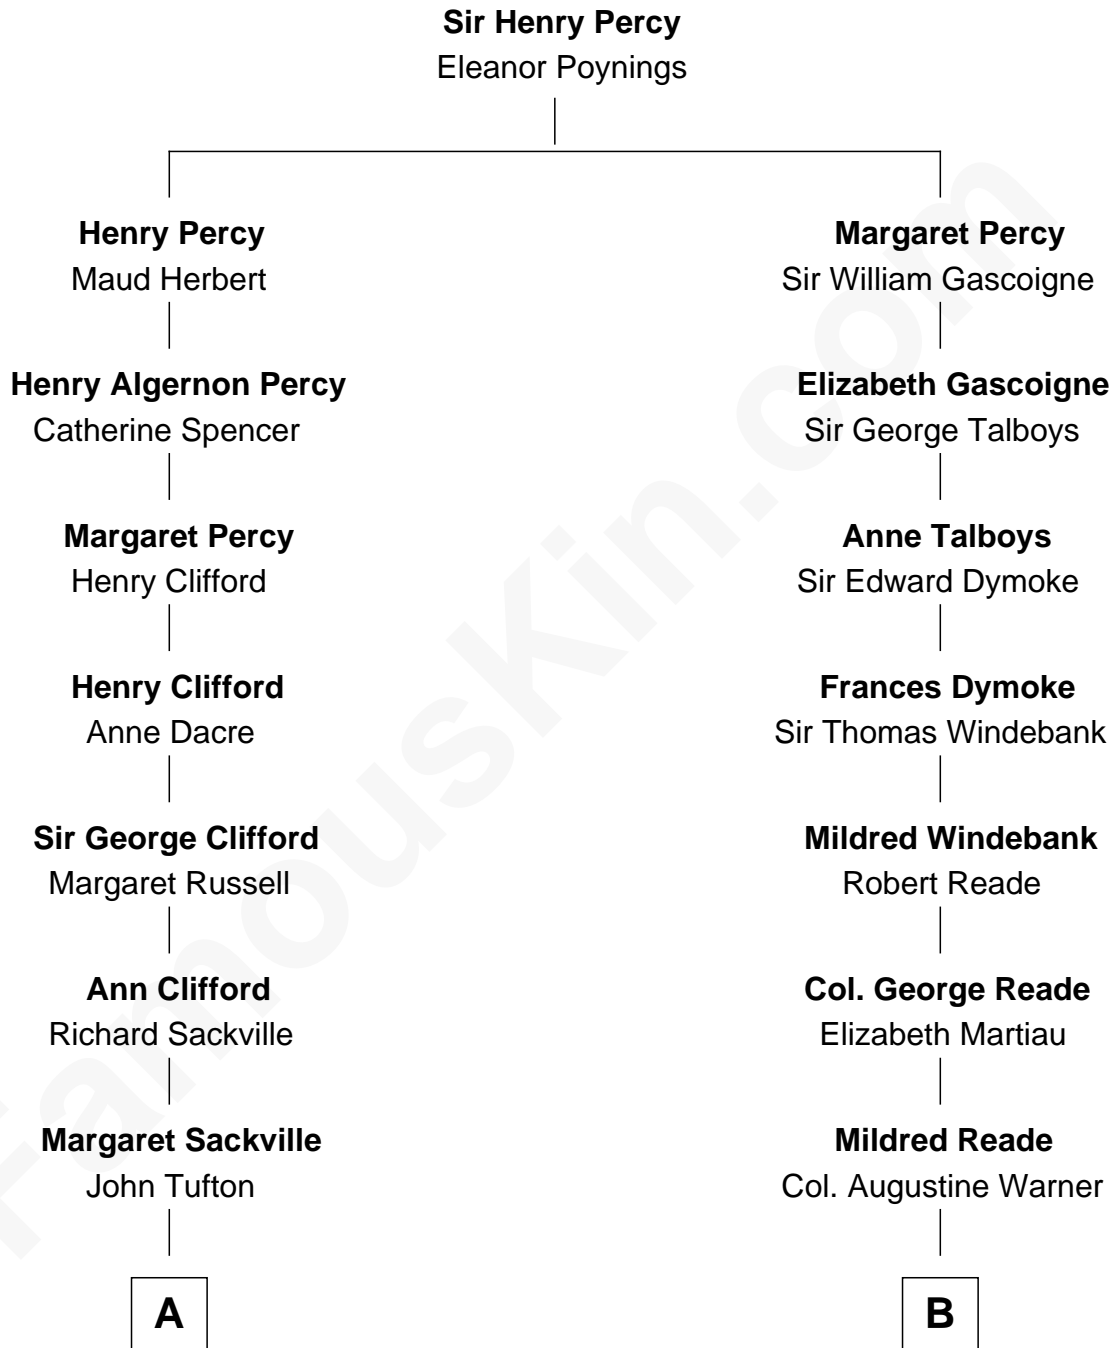

FamousKin.com

Relationship Chart of

Kit Harington

TV Actor - "Game of Thrones"

10th cousin 7 times removed of

Meriwether Lewis

Lewis and Clark Expedition

Kit Harington photo by [Gage Skidmore](#) ([CC BY-SA 2.0](#))