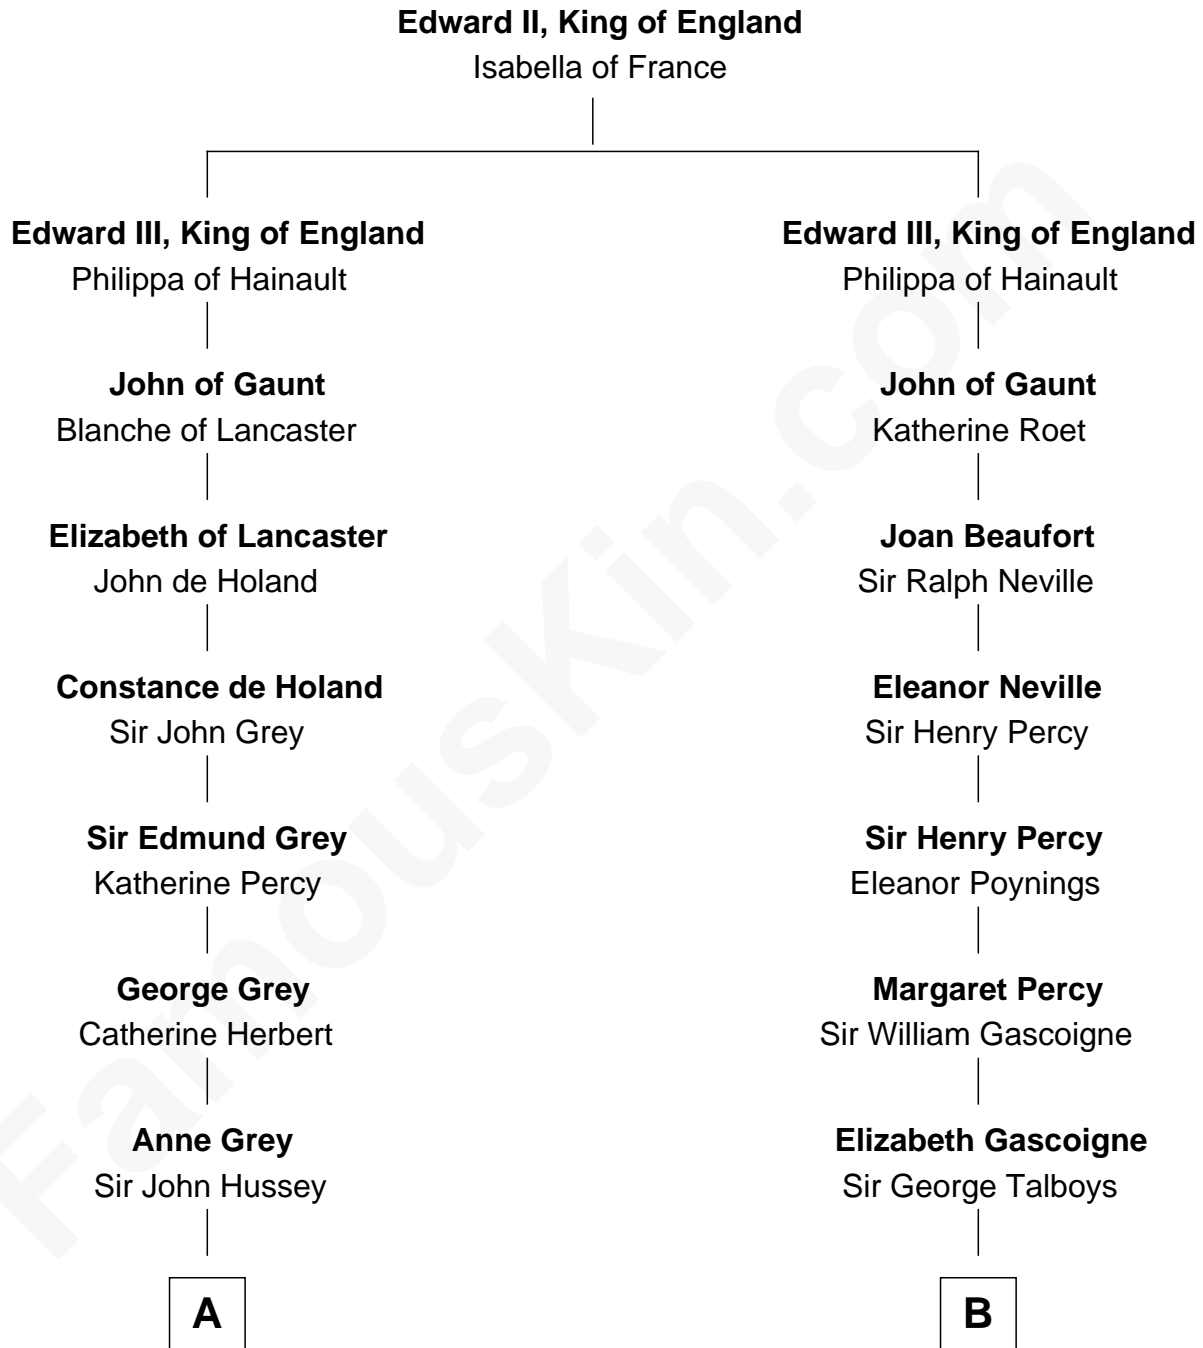

FamousKin.com

Relationship Chart of

Kit Harington

TV Actor - "Game of Thrones"

15th cousin 6 times removed of

Meriwether Lewis

Lewis and Clark Expedition

C

Edward Henry Legge
Cordelia Twysden Molesworth

Lois Marjorie Legge
Ernest Wriothesley Denny

Lavender Cecilia Denny
John Charles Dundas Harington

Sir David Richard Harington
Deborah Jane Catesby

Kit Harington
TV Actor - "Game of Thrones"