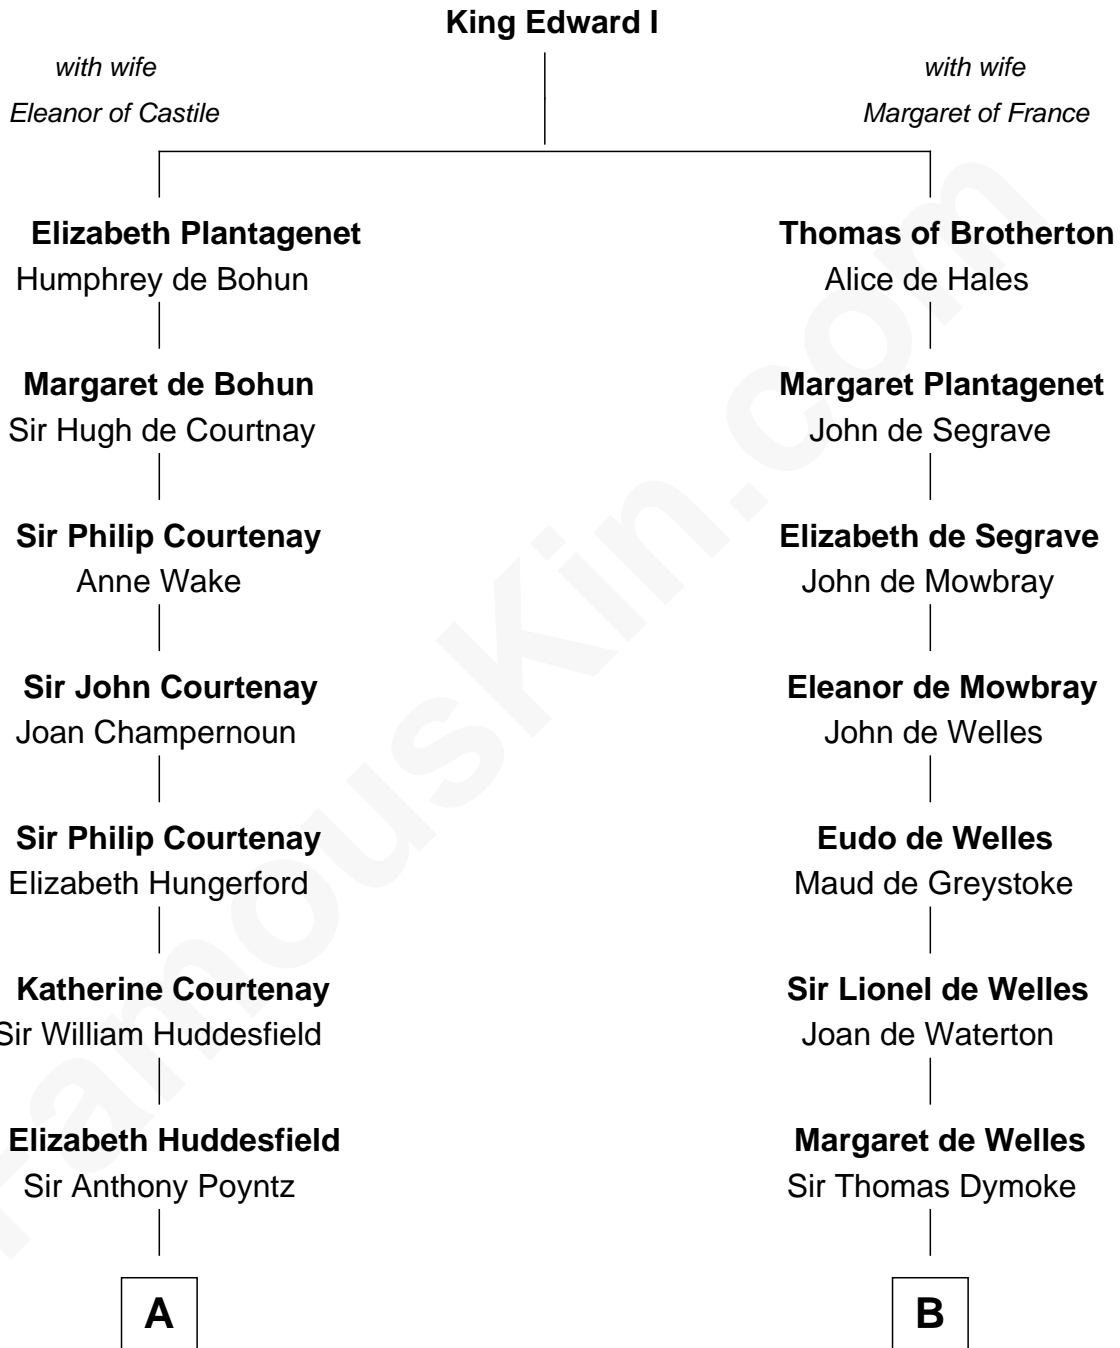

## Relationship Chart of

### Kit Harington

TV Actor - "Game of Thrones"

16th cousin 5 times removed of

### Meriwether Lewis

Lewis and Clark Expedition

**C**

**Edward Henry Legge**  
Cordelia Twysden Molesworth

**Lois Marjorie Legge**  
Ernest Wriothesley Denny

**Lavender Cecilia Denny**  
John Charles Dundas Harington