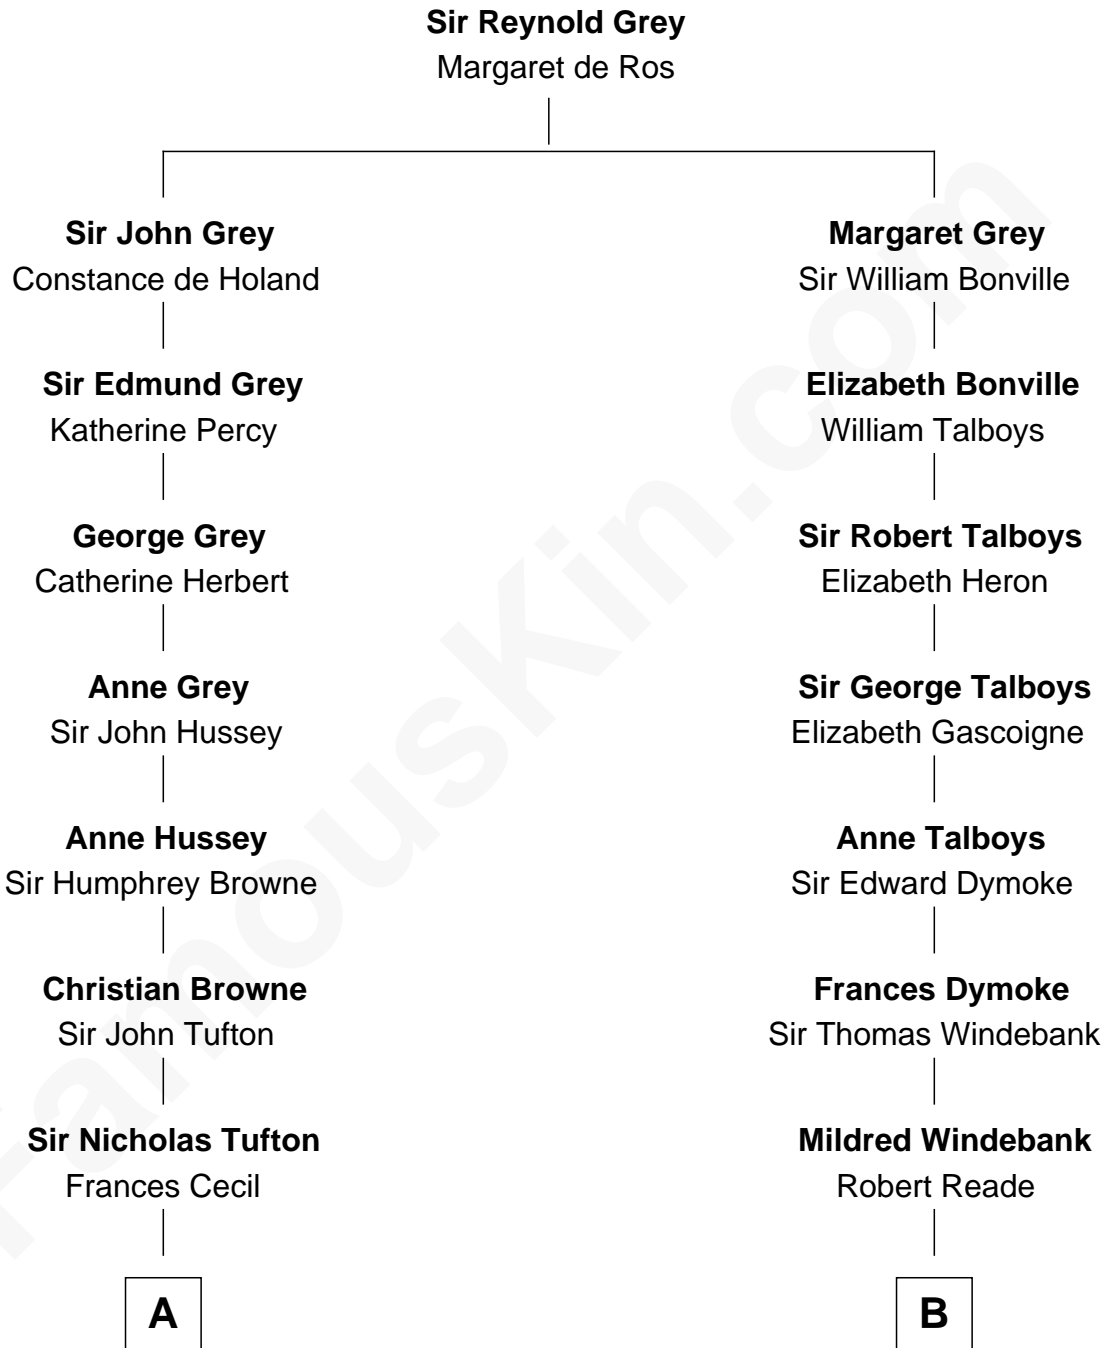

## Relationship Chart of

### Kit Harington

TV Actor - "Game of Thrones"

12th cousin 6 times removed of

### Meriwether Lewis

Lewis and Clark Expedition

**C**

—  
**Sir David Richard Harington**

Deborah Jane Catesby

—  
**Kit Harington**

*TV Actor - "Game of Thrones"*

FamousKin.com