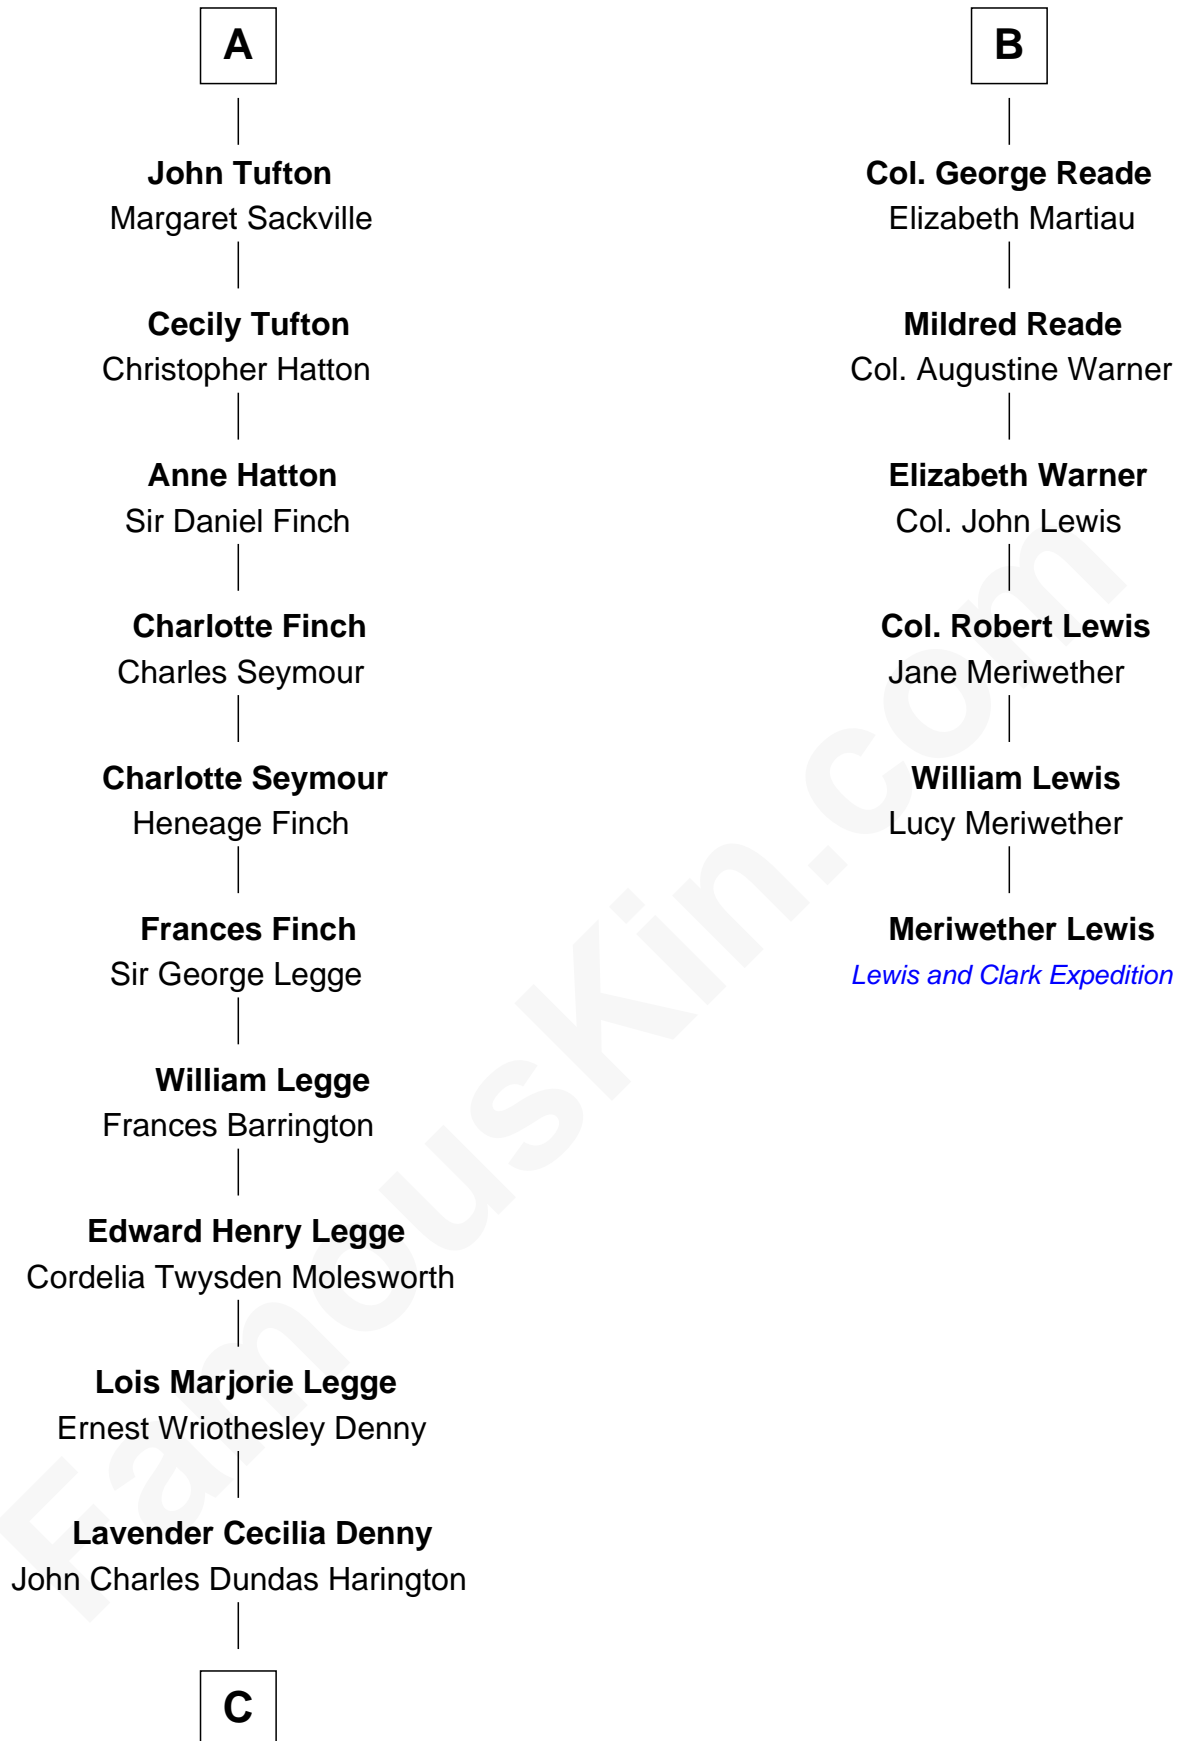

## Relationship Chart of

### Kit Harington

TV Actor - "Game of Thrones"

12th cousin 6 times removed of

### Meriwether Lewis

Lewis and Clark Expedition

**C**

—  
**Sir David Richard Harington**

Deborah Jane Catesby

—  
**Kit Harington**

*TV Actor - "Game of Thrones"*

FamousKin.com