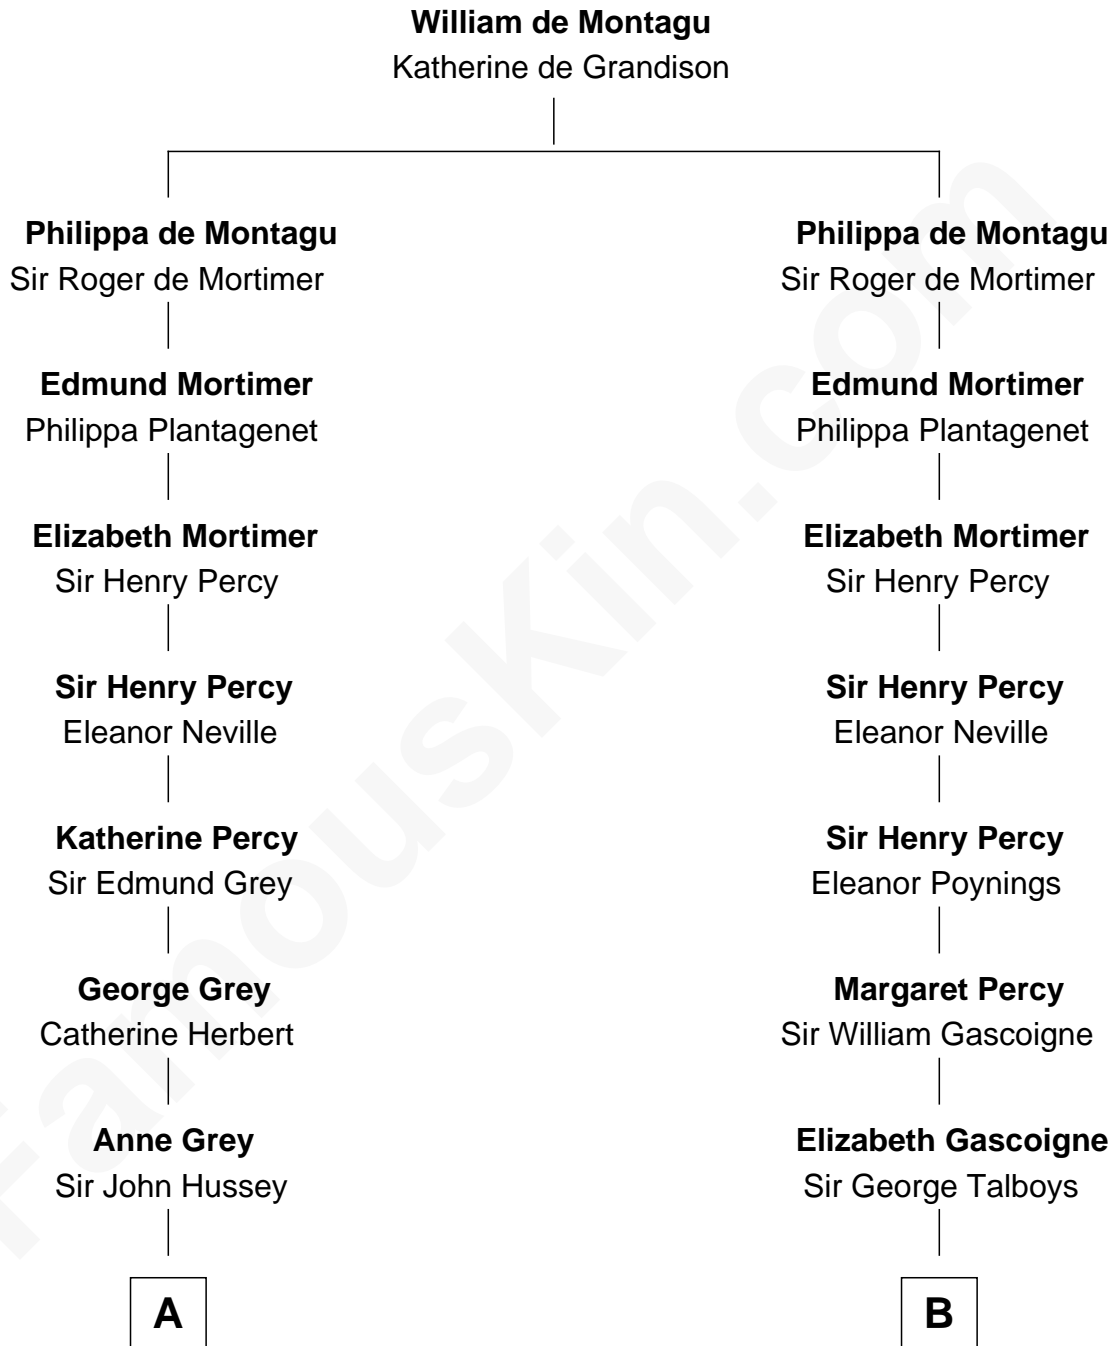

FamousKin.com

Relationship Chart of

Kit Harington

TV Actor - "Game of Thrones"

15th cousin 6 times removed of

Meriwether Lewis

Lewis and Clark Expedition

C

Edward Henry Legge
Cordelia Twysden Molesworth

Lois Marjorie Legge
Ernest Wriothesley Denny

Lavender Cecilia Denny
John Charles Dundas Harington

Sir David Richard Harington
Deborah Jane Catesby

Kit Harington
TV Actor - "Game of Thrones"