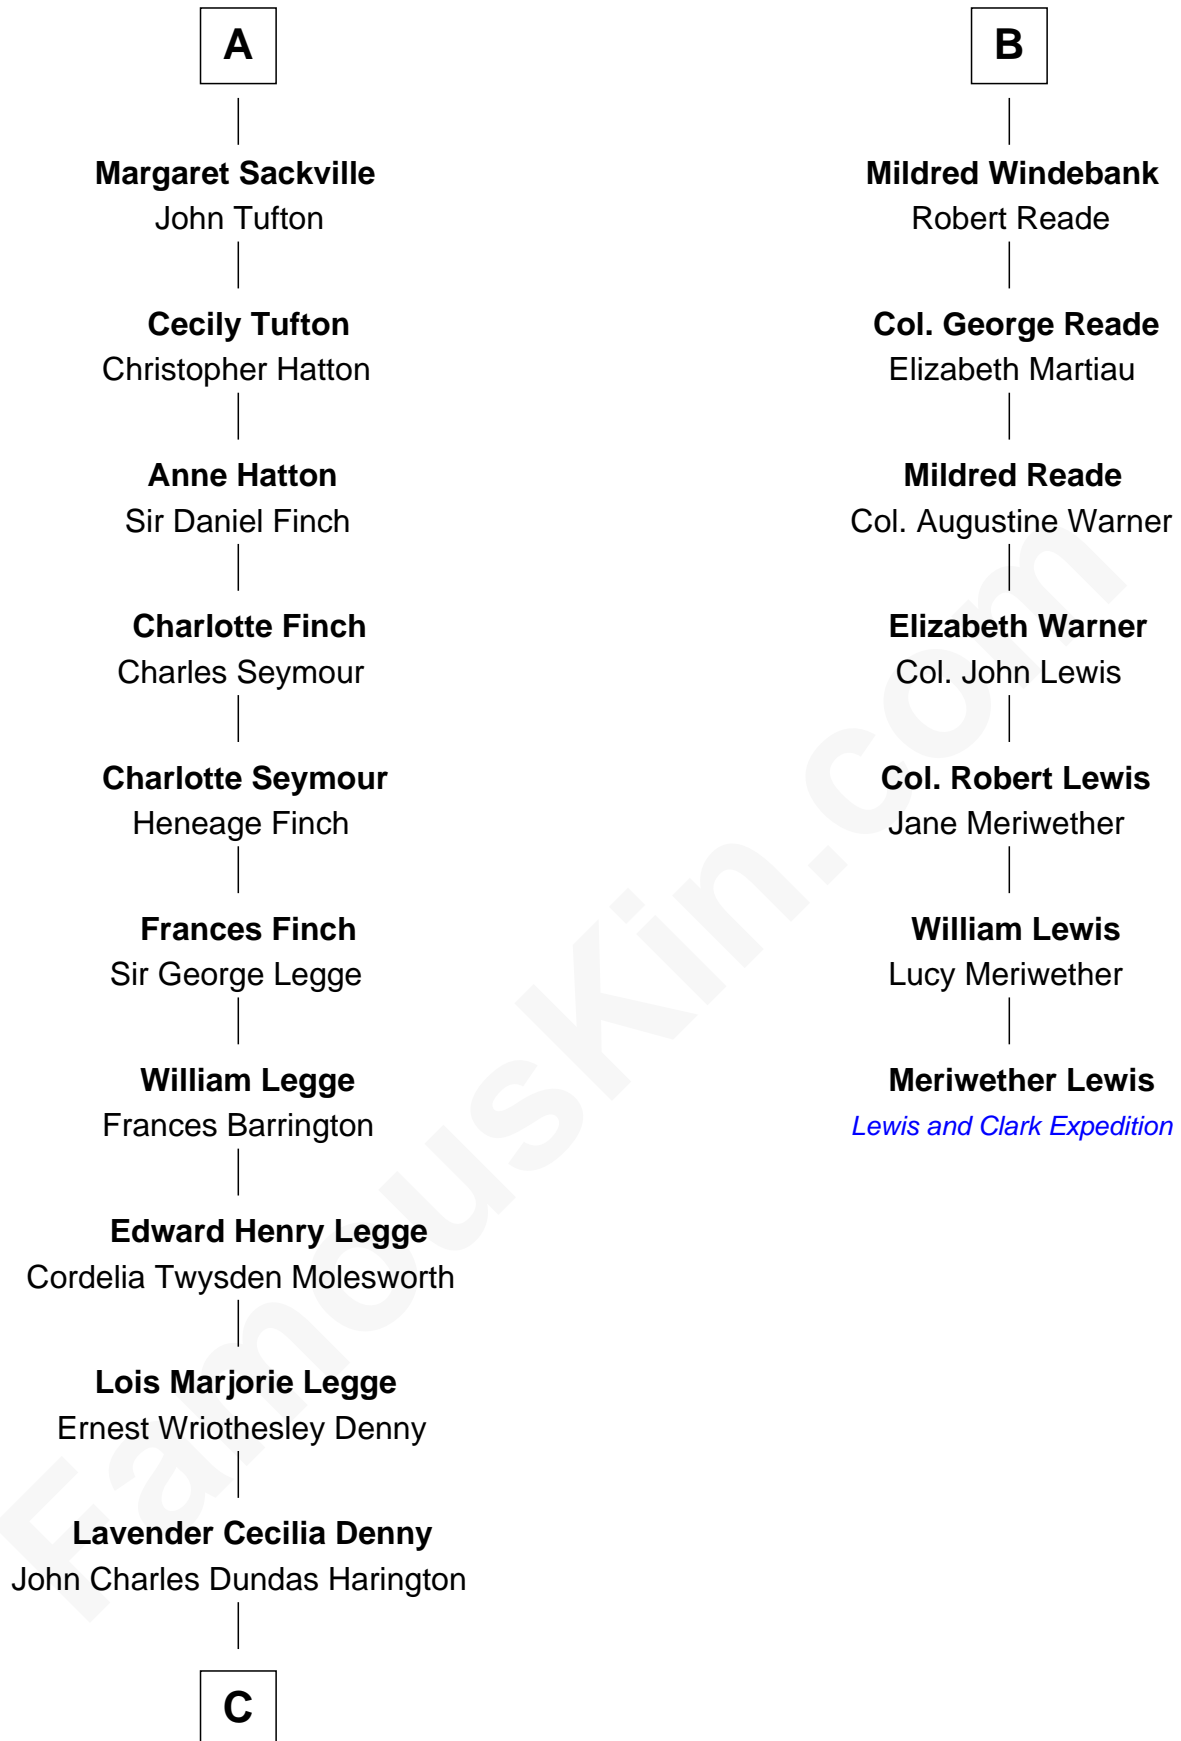

## Relationship Chart of

### Kit Harington

TV Actor - "Game of Thrones"

13th cousin 5 times removed of

### Meriwether Lewis

Lewis and Clark Expedition

**C**

—  
**Sir David Richard Harington**

Deborah Jane Catesby

—  
**Kit Harington**

*TV Actor - "Game of Thrones"*

FamousKin.com