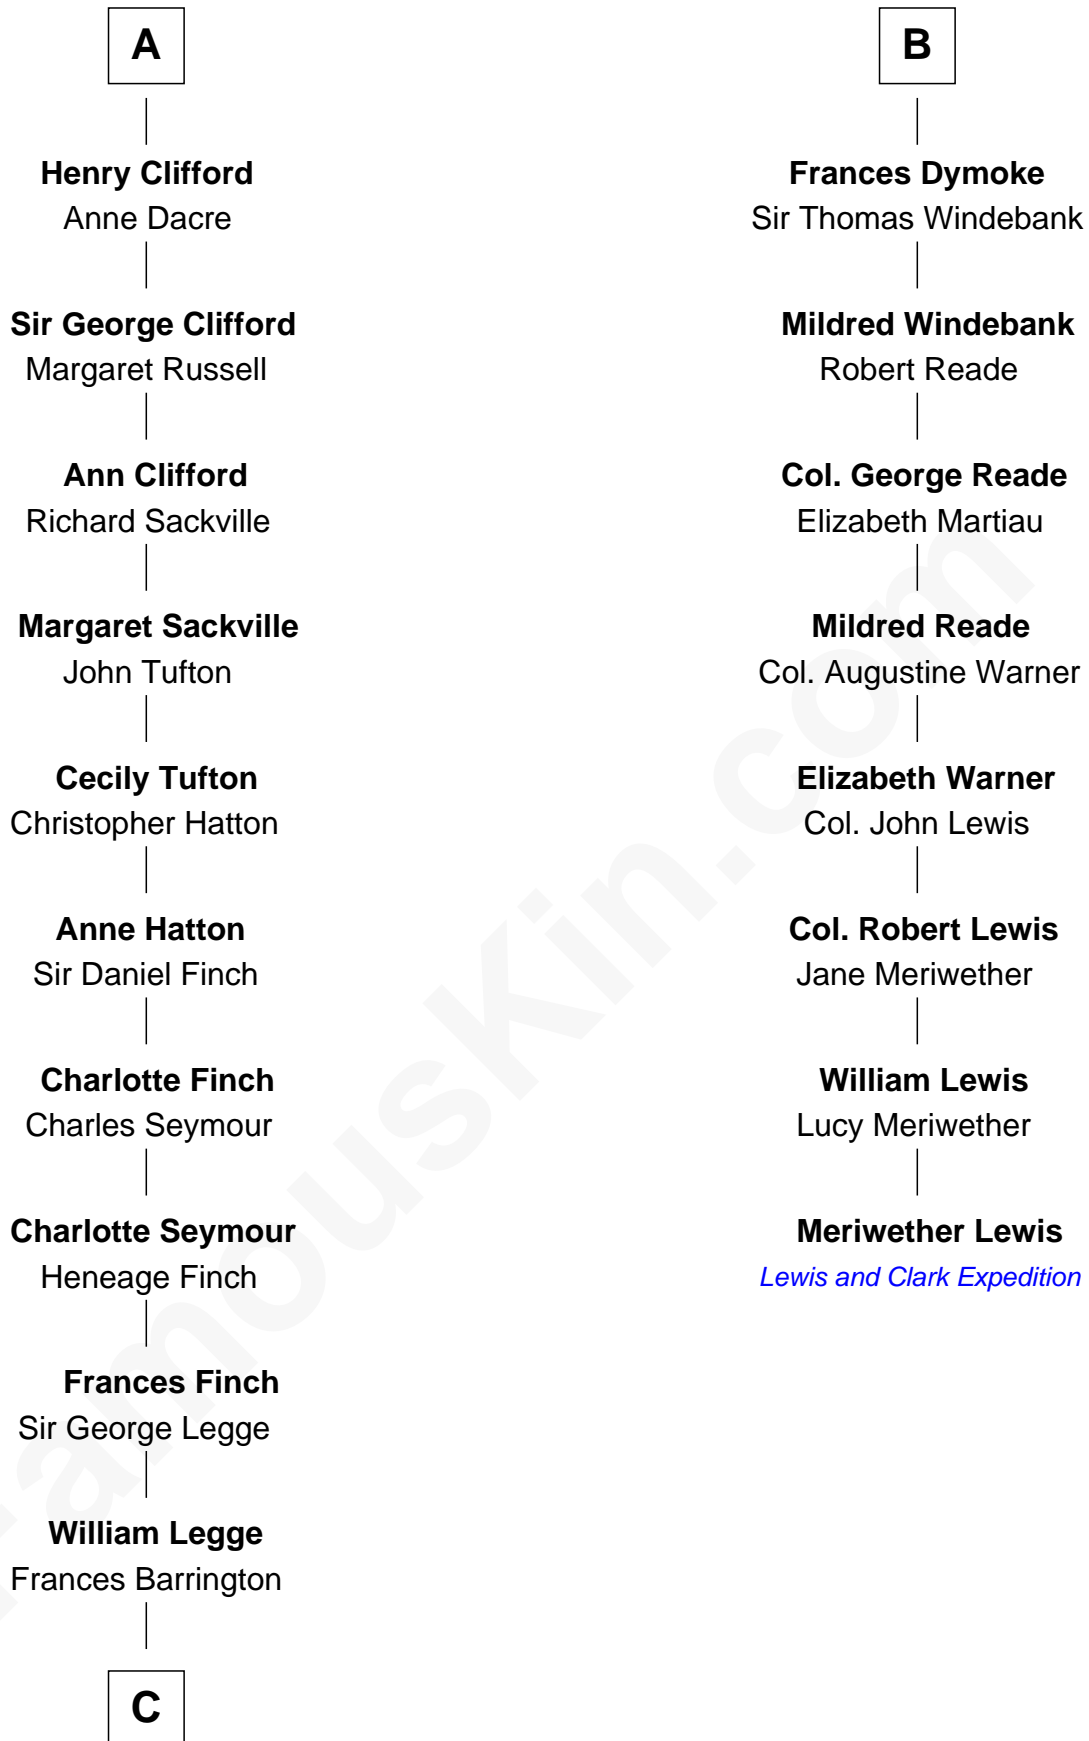

FamousKin.com

Relationship Chart of

Kit Harington

TV Actor - "Game of Thrones"

14th cousin 7 times removed of

Meriwether Lewis

Lewis and Clark Expedition

Sir Geoffrey le Scrope

Ivetta de Ros

C

Edward Henry Legge
Cordelia Twysden Molesworth

Lois Marjorie Legge
Ernest Wriothesley Denny

Lavender Cecilia Denny
John Charles Dundas Harington

Sir David Richard Harington
Deborah Jane Catesby