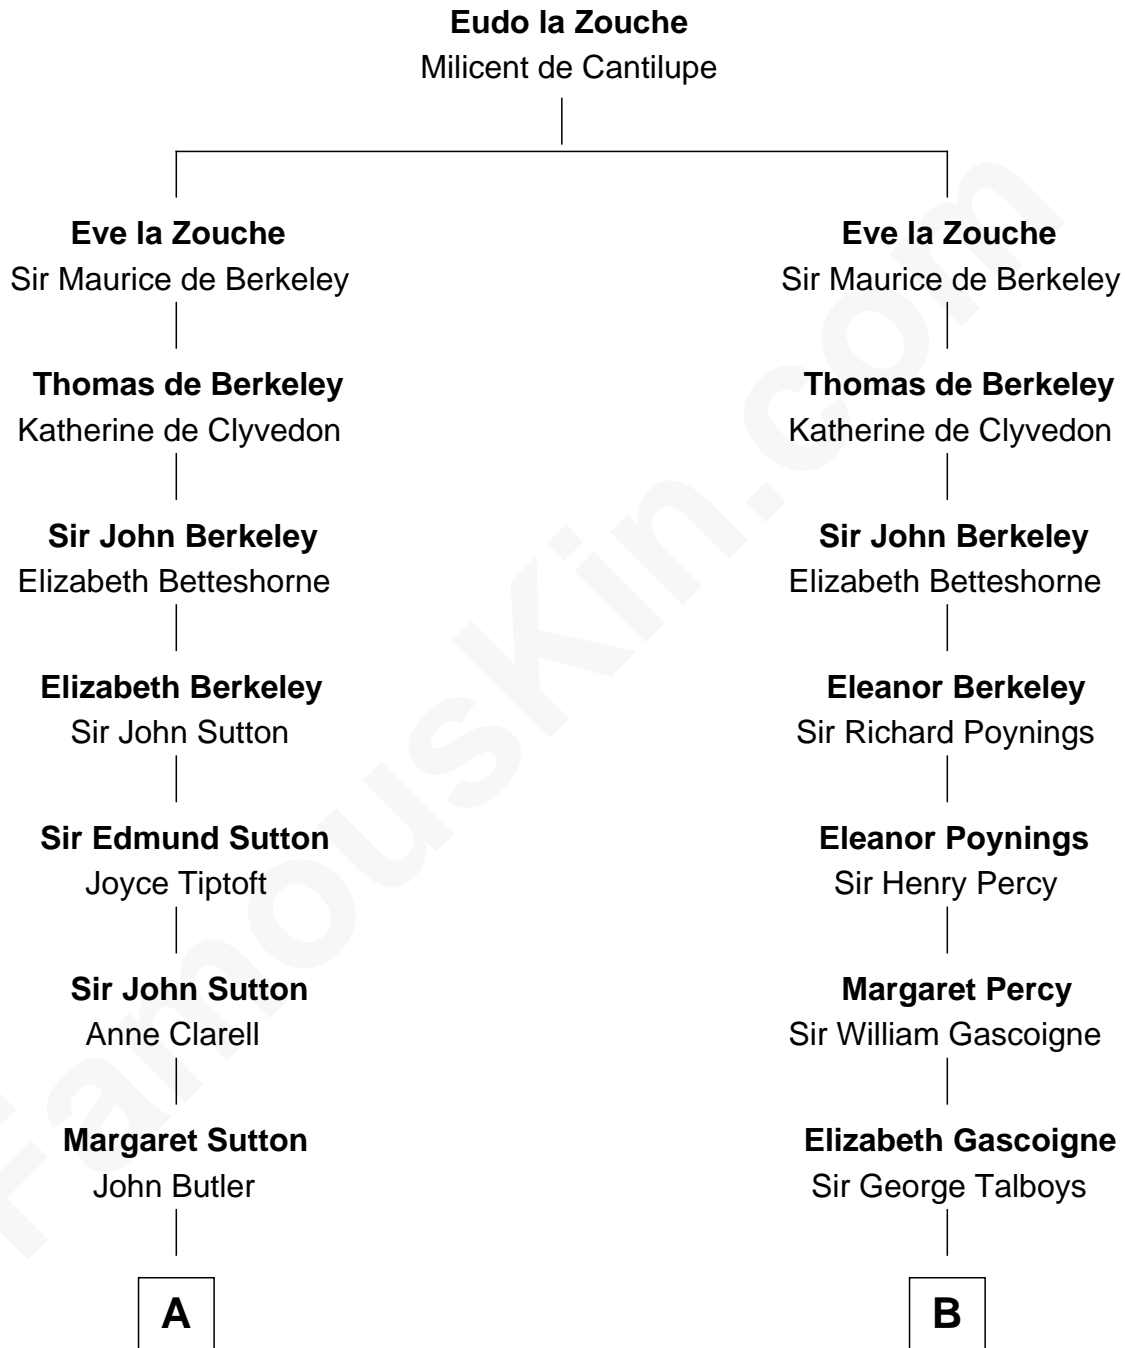

## Relationship Chart of

### Kit Harington

TV Actor - "Game of Thrones"

15th cousin 6 times removed of

### Meriwether Lewis

Lewis and Clark Expedition

**C**

**Edward Henry Legge**  
Cordelia Twysden Molesworth

**Lois Marjorie Legge**  
Ernest Wriothesley Denny

**Lavender Cecilia Denny**  
John Charles Dundas Harington