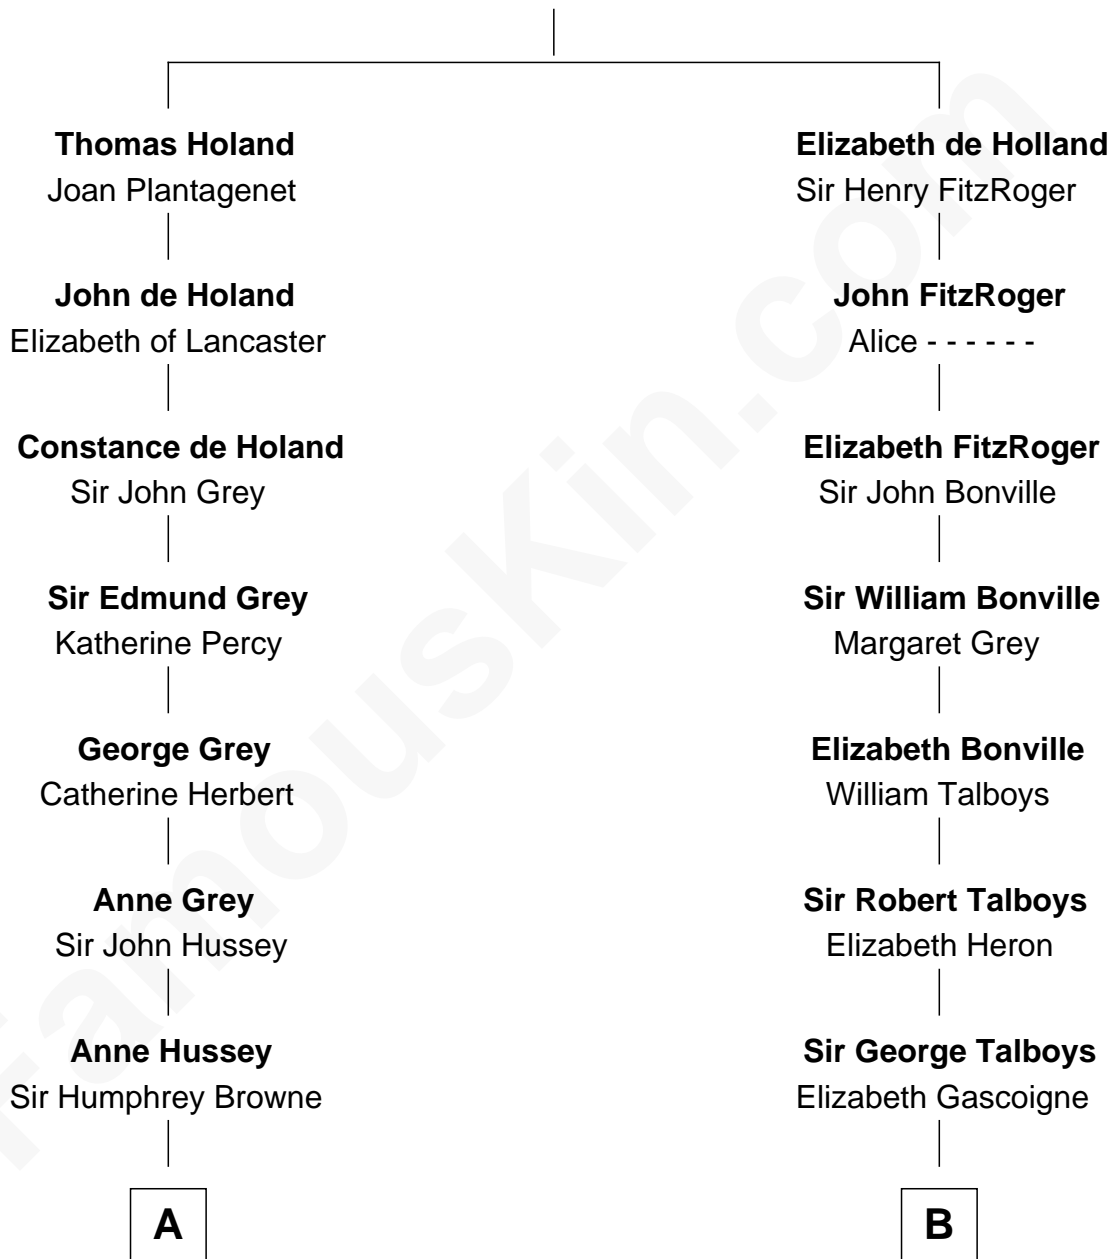

FamousKin.com

Relationship Chart of

Kit Harington

TV Actor - "Game of Thrones"

15th cousin 5 times removed of

Meriwether Lewis

Lewis and Clark Expedition

Sir Robert de Holland

Maude la Zouche

C

—
Lois Marjorie Legge
Ernest Wriothesley Denny

—
Lavender Cecilia Denny
John Charles Dundas Harington

—
Sir David Richard Harington
Deborah Jane Catesby

—
Kit Harington
TV Actor - "Game of Thrones"