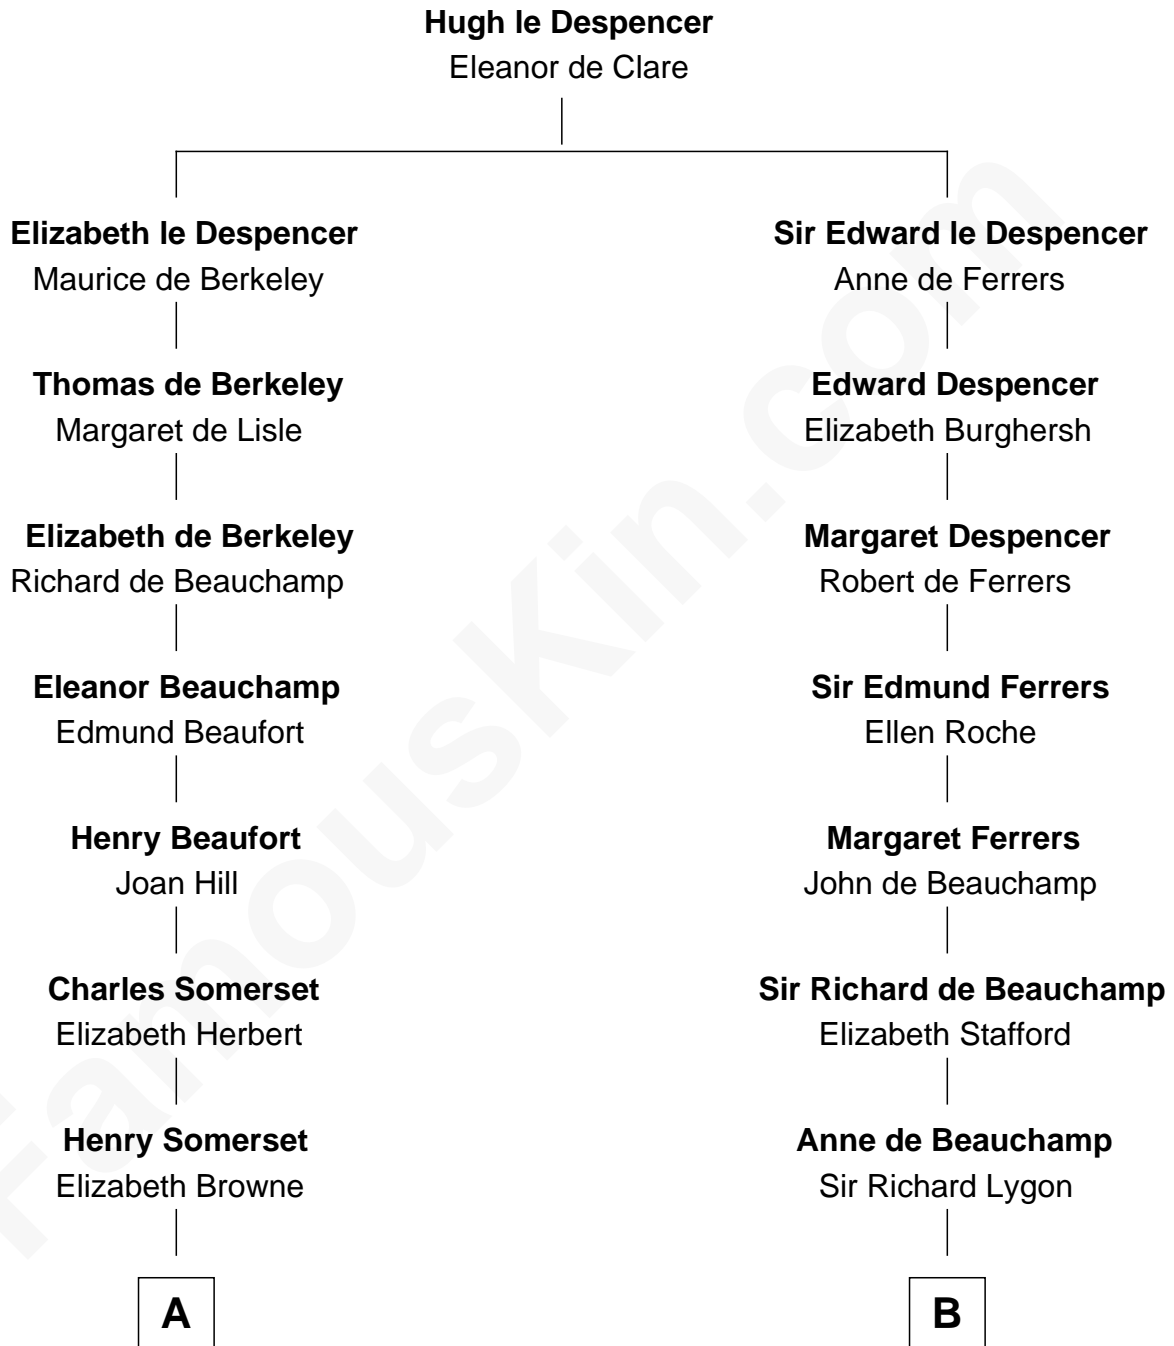

FamousKin.com

Relationship Chart of

Kit Harington

TV Actor - "Game of Thrones"

17th cousin 4 times removed of

Meriwether Lewis

Lewis and Clark Expedition

C

Edward Henry Legge
Cordelia Twysden Molesworth

Lois Marjorie Legge
Ernest Wriothesley Denny

Lavender Cecilia Denny
John Charles Dundas Harington

Sir David Richard Harington
Deborah Jane Catesby

Kit Harington
TV Actor - "Game of Thrones"