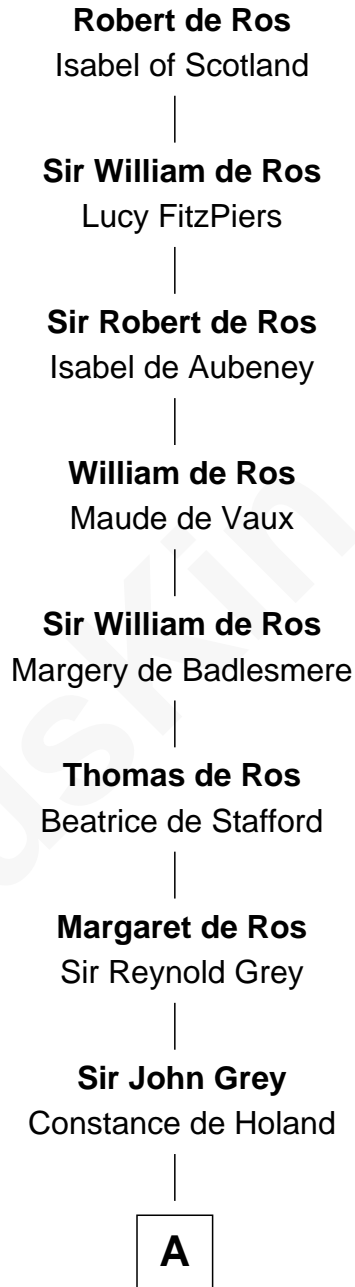

FamousKin.com Relationship Chart of

Kit Harington

TV Actor - "Game of Thrones"

23rd Great-grandson of

Robert de Ros

Magna Carta Surety

A

Sir Edmund Grey

Katherine Percy

George Grey

Catherine Herbert

Anne Grey

Sir John Hussey

Anne Hussey

Sir Humphrey Browne

Christian Browne