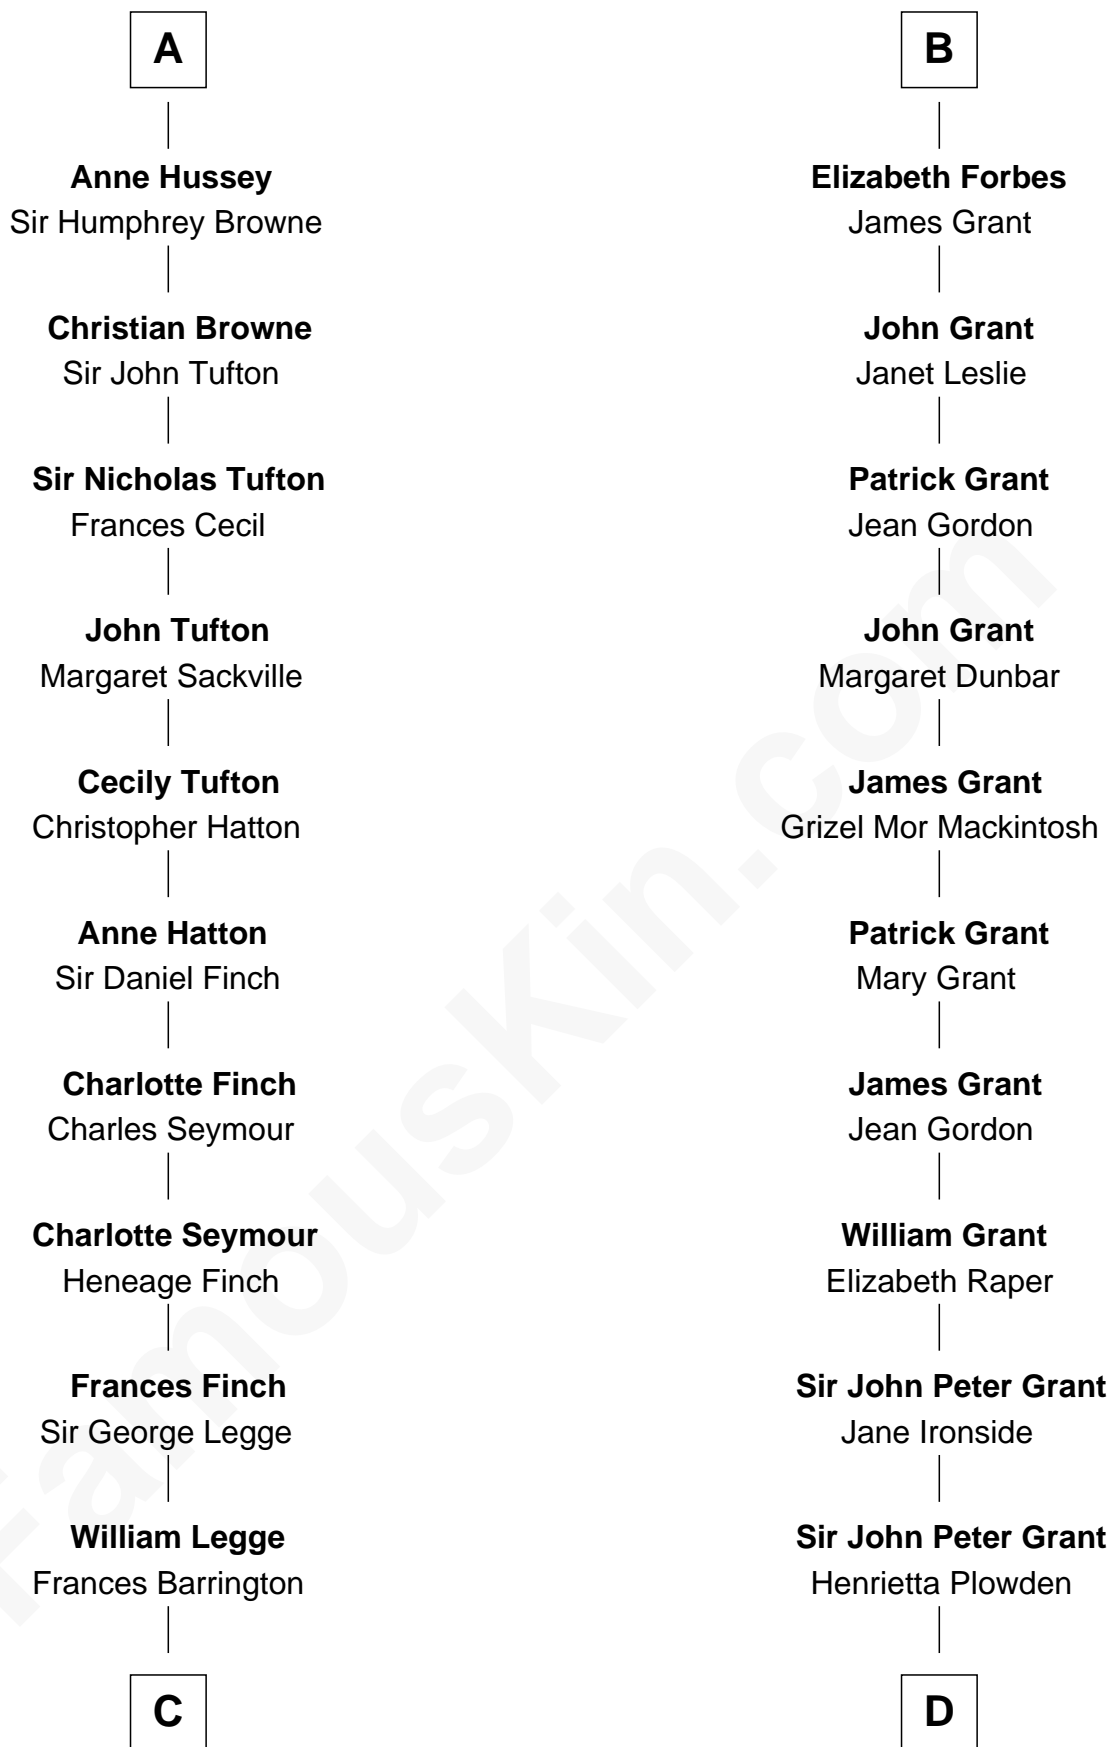

## Relationship Chart of

### Kit Harington

TV Actor - "Game of Thrones"

18th cousin 3 times removed of

### Lytton Strachey

Author and Co-Founder of Bloomsbury Group

**C**

**Edward Henry Legge**  
Cordelia Twysden Molesworth

**Lois Marjorie Legge**  
Ernest Wriothesley Denny

**Lavender Cecilia Denny**  
John Charles Dundas Harington