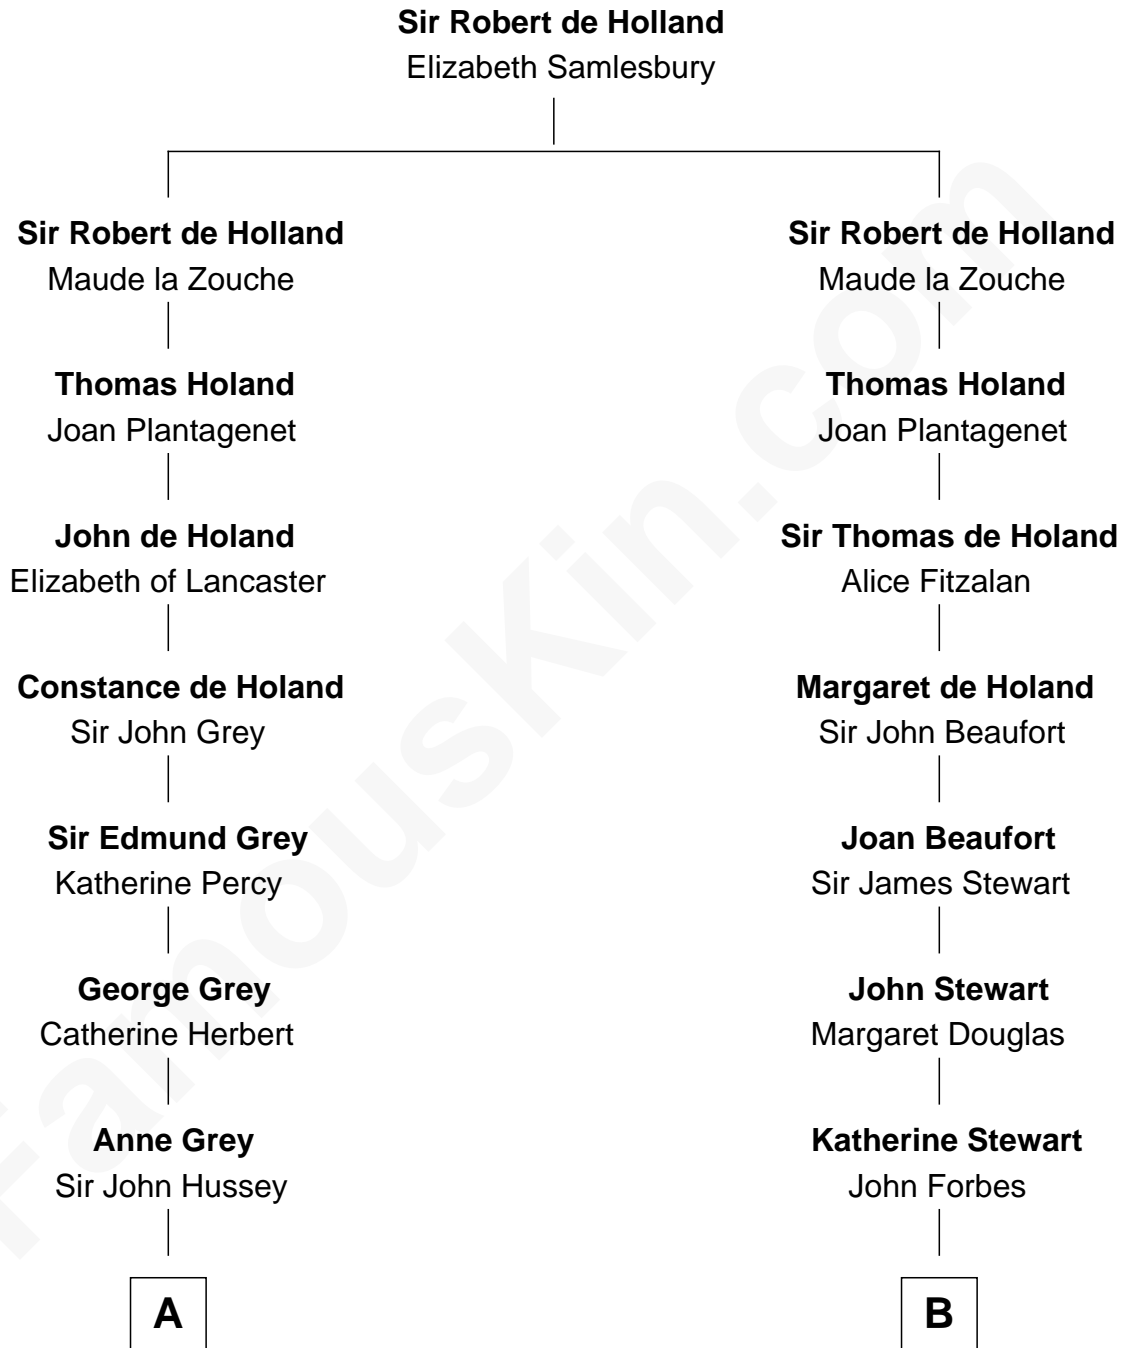

FamousKin.com

Relationship Chart of

Kit Harington

TV Actor - "Game of Thrones"

18th cousin 3 times removed of

Lytton Strachey

Author and Co-Founder of Bloomsbury Group