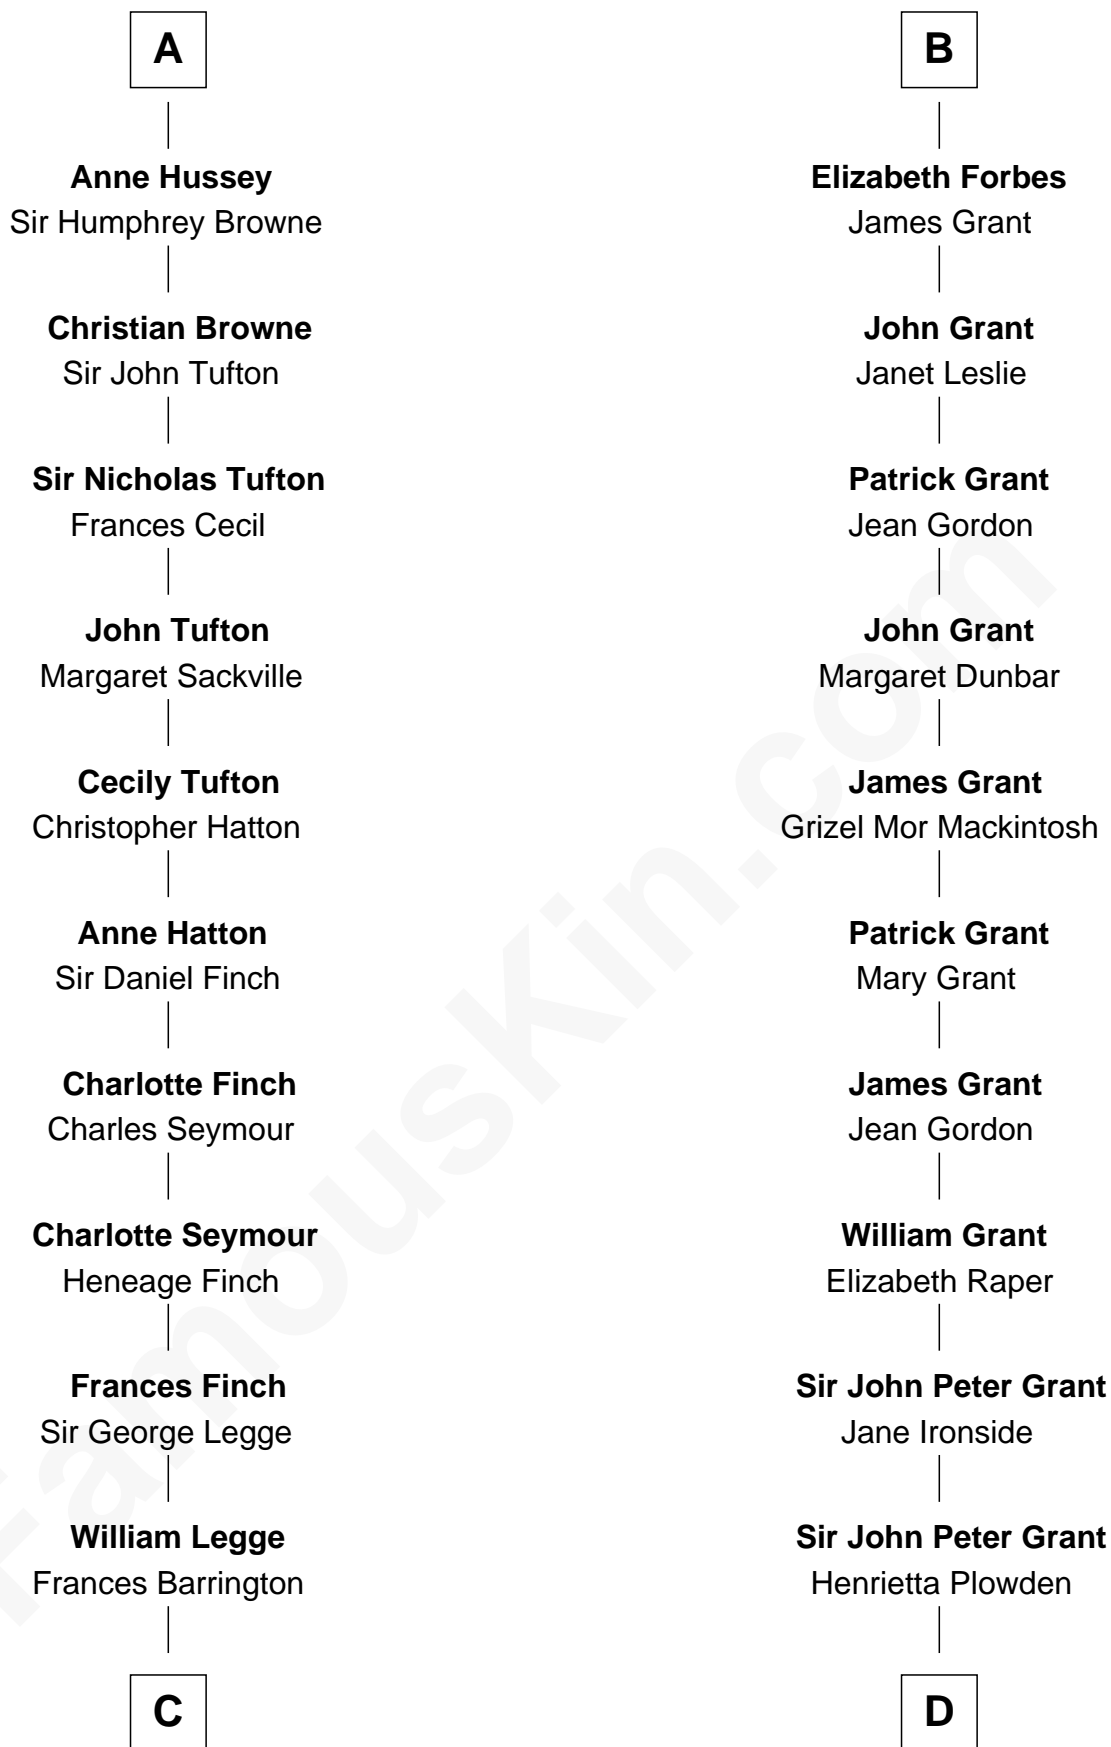

FamousKin.com

Relationship Chart of

Kit Harington

TV Actor - "Game of Thrones"

18th cousin 3 times removed of

Lytton Strachey

Author and Co-Founder of Bloomsbury Group

C

Edward Henry Legge
Cordelia Twysden Molesworth

Lois Marjorie Legge
Ernest Wriothesley Denny

Lavender Cecilia Denny
John Charles Dundas Harington

Sir David Richard Harington
Deborah Jane Catesby

Kit Harington
TV Actor - "Game of Thrones"