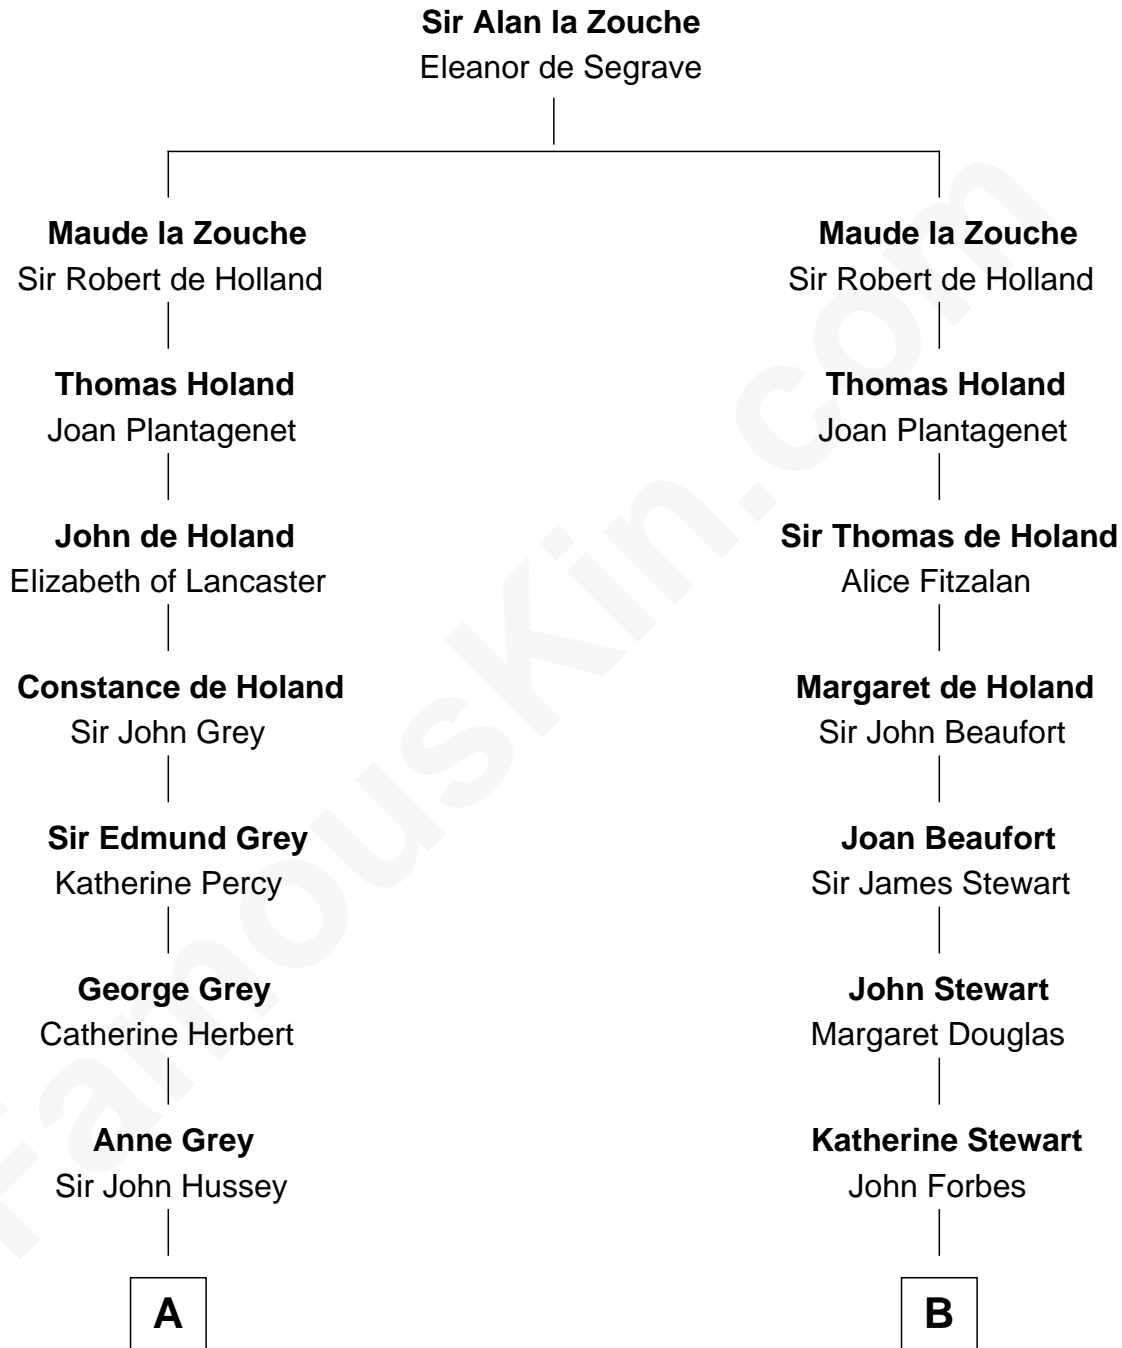

FamousKin.com

Relationship Chart of

Kit Harington

TV Actor - "Game of Thrones"

18th cousin 3 times removed of

Lytton Strachey

Author and Co-Founder of Bloomsbury Group

C

Edward Henry Legge
Cordelia Twysden Molesworth

Lois Marjorie Legge
Ernest Wriothesley Denny

Lavender Cecilia Denny
John Charles Dundas Harington

Sir David Richard Harington
Deborah Jane Catesby

Kit Harington
TV Actor - "Game of Thrones"