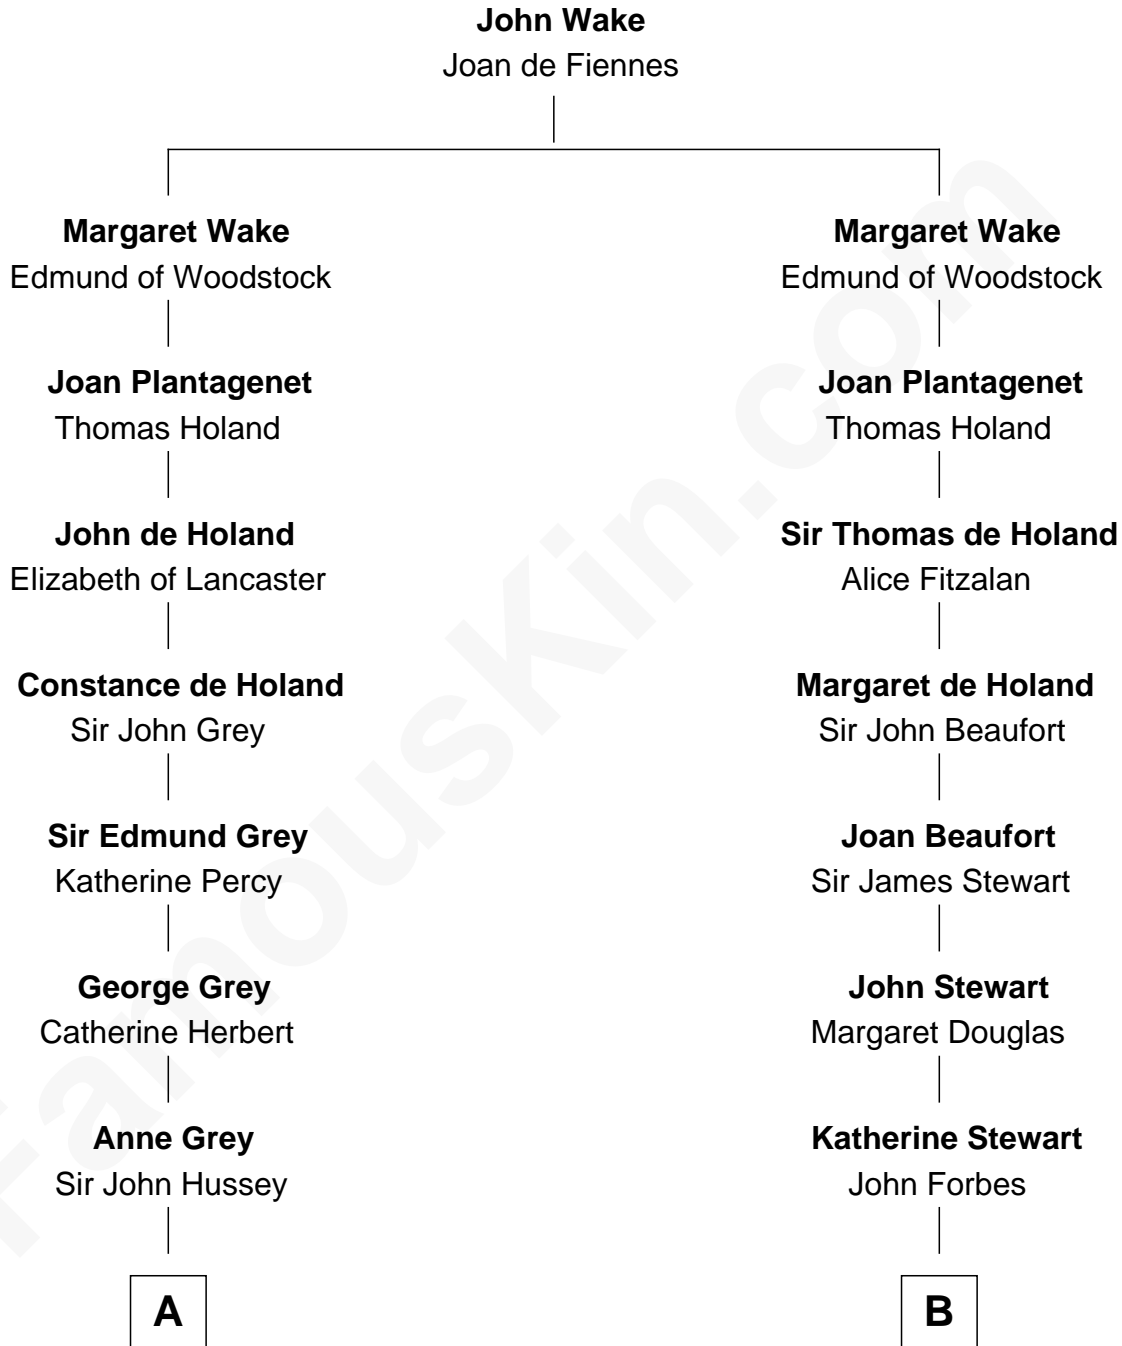

FamousKin.com

Relationship Chart of

Kit Harington

TV Actor - "Game of Thrones"

18th cousin 3 times removed of

Lytton Strachey

Author and Co-Founder of Bloomsbury Group

C

Edward Henry Legge
Cordelia Twysden Molesworth

Lois Marjorie Legge
Ernest Wriothesley Denny

Lavender Cecilia Denny
John Charles Dundas Harington

Sir David Richard Harington
Deborah Jane Catesby

Kit Harington
TV Actor - "Game of Thrones"