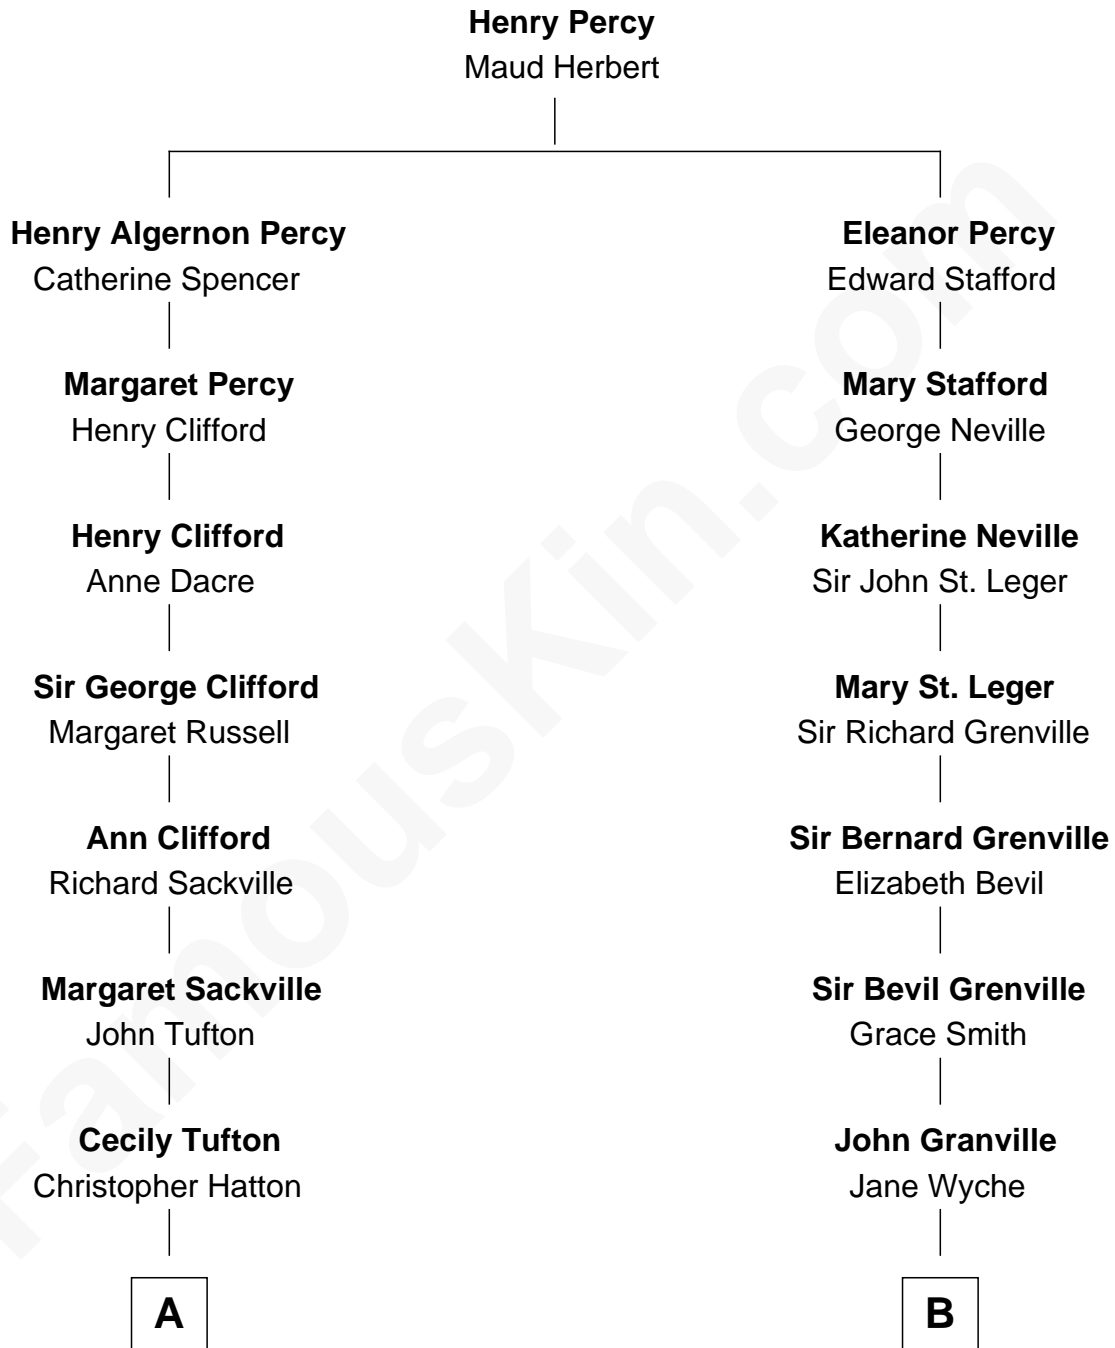

FamousKin.com Relationship Chart of

Kit Harington

TV Actor - "Game of Thrones"

16th cousin 2 times removed of

Sarah Ferguson

Duchess of York

C

Ronald Ivor Ferguson

Susan Mary Wright

Sarah Ferguson

Duchess of York

FamousKin.com