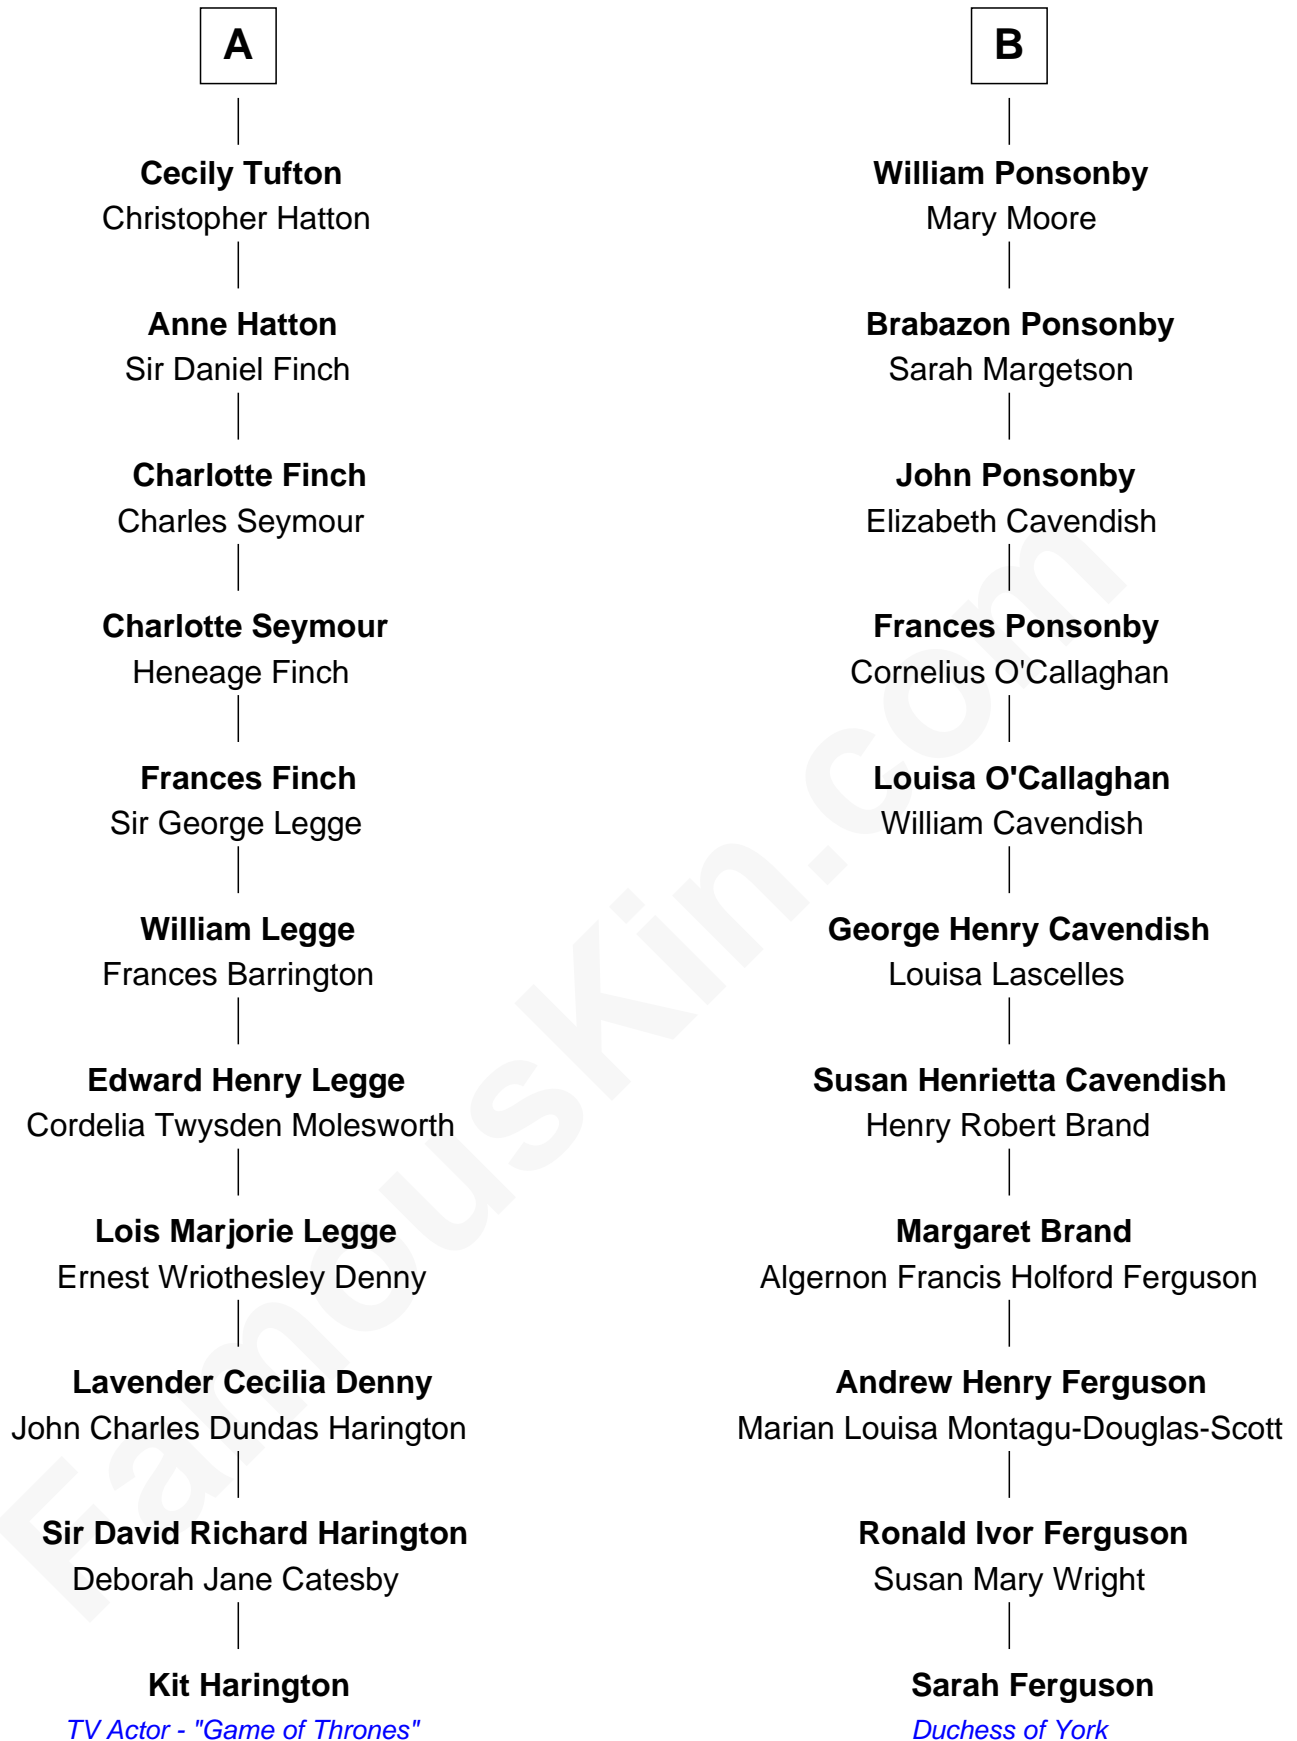

# FamousKin.com Relationship Chart of

**Kit Harington**

*TV Actor - "Game of Thrones"*

17th cousin of

**Sarah Ferguson**

*Duchess of York*

**Sir Humphrey Stafford**

Eleanor Aylesbury

**Dorothy Neville**

Sir Thomas Cecil

**Frances Cecil**

Sir Nicholas Tufton

**John Tufton**

Margaret Sackville

**A**

**Elizabeth Stafford**

Sir Richard de Beauchamp

**Anne de Beauchamp**

Sir Richard Lygon

**Sir Richard Lygon**

Margaret Greville

**William Lygon**

Eleanor Dennis

**Katherine Lygon**

Thomas Foliot

**Henry Foliott**

Anne Strode

**Elizabeth Foliott**

Col. Sir John Ponsonby

**B**

Kit Harington photo by [Gage Skidmore](#) (CC BY-SA 2.0)

Sarah Ferguson photo by [Norbert Aepli](#) (CC BY 3.0)