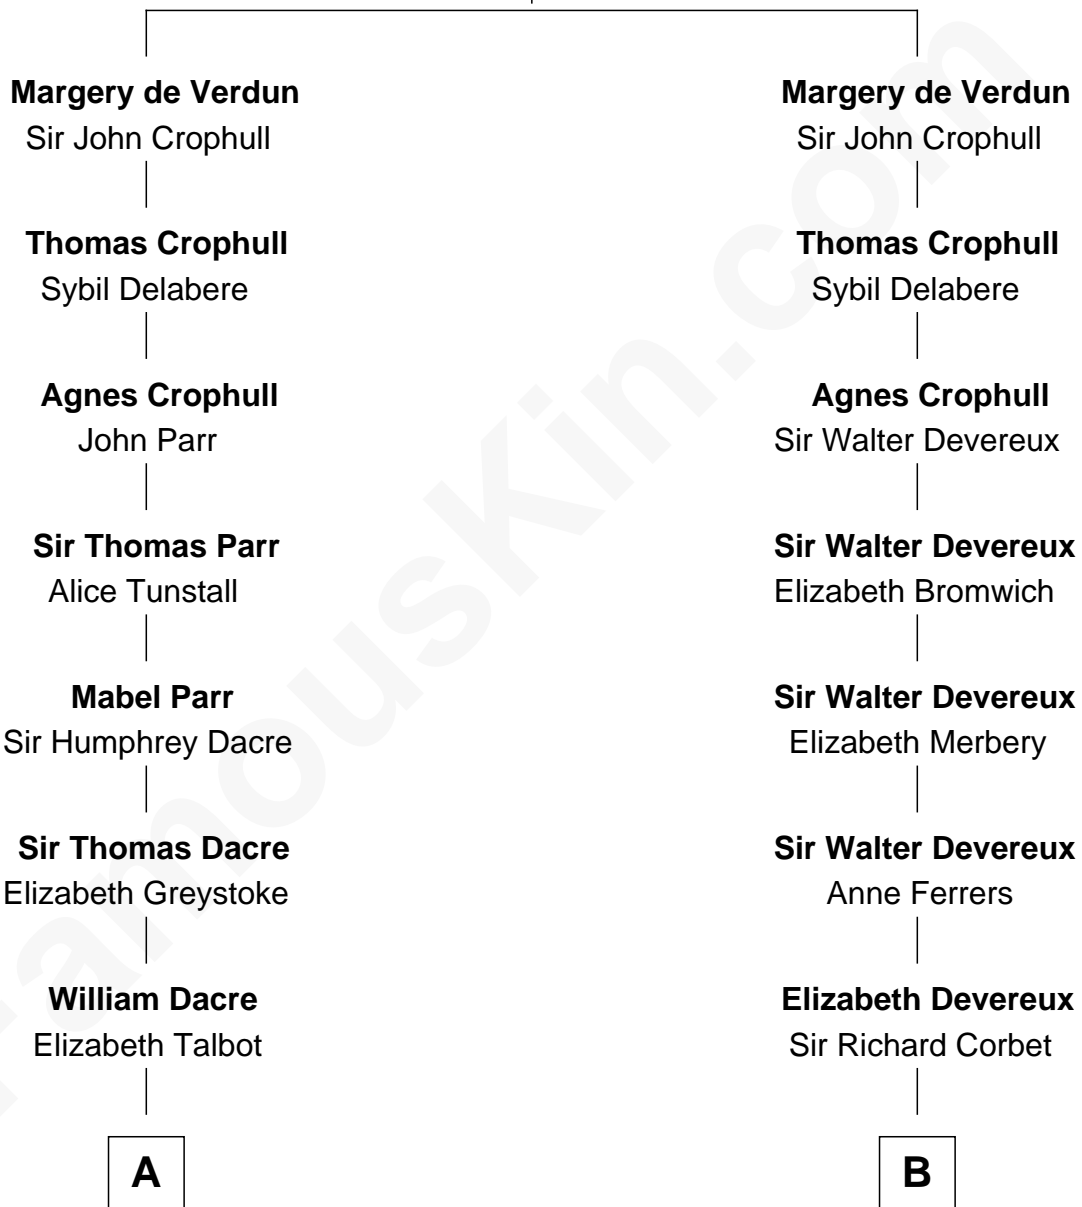

## Relationship Chart of

### Kit Harington

TV Actor - "Game of Thrones"

19th cousin 2 times removed of

### Olivia De Havilland

Movie Actress

**Sir Thebaud de Verdun**

Maud Mortimer

**C**

**Edward Henry Legge**  
Cordelia Twysden Molesworth

**Lois Marjorie Legge**  
Ernest Wriothesley Denny

**Lavender Cecilia Denny**  
John Charles Dundas Harington

**Sir David Richard Harington**  
Deborah Jane Catesby

**Kit Harington**  
*TV Actor - "Game of Thrones"*

**D**

**Margaret Letitia Molesworth**  
Charles Richard De Havilland

**Walter Augustus De Havilland**  
Lillian Augusta Ruse