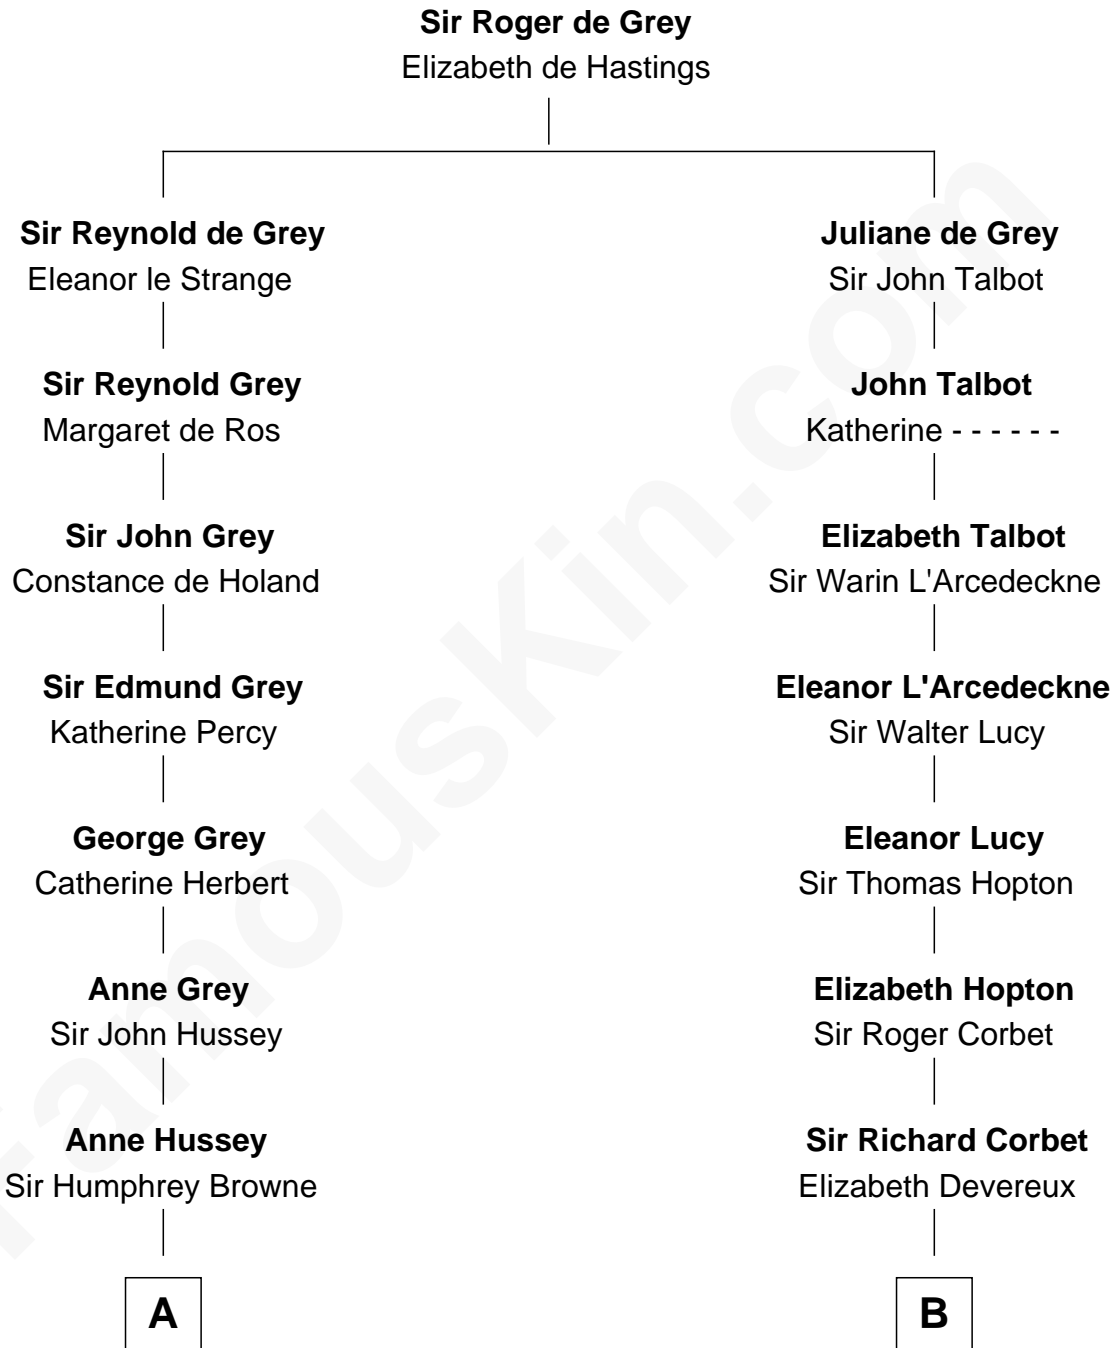

FamousKin.com

Relationship Chart of

Kit Harington

TV Actor - "Game of Thrones"

19th cousin 1 time removed of

Olivia De Havilland

Movie Actress

C

Lois Marjorie Legge
Ernest Wriothesley Denny

Lavender Cecilia Denny
John Charles Dundas Harington

Sir David Richard Harington
Deborah Jane Catesby

Kit Harington
TV Actor - "Game of Thrones"

D

Margaret Letitia Molesworth
Charles Richard De Havilland