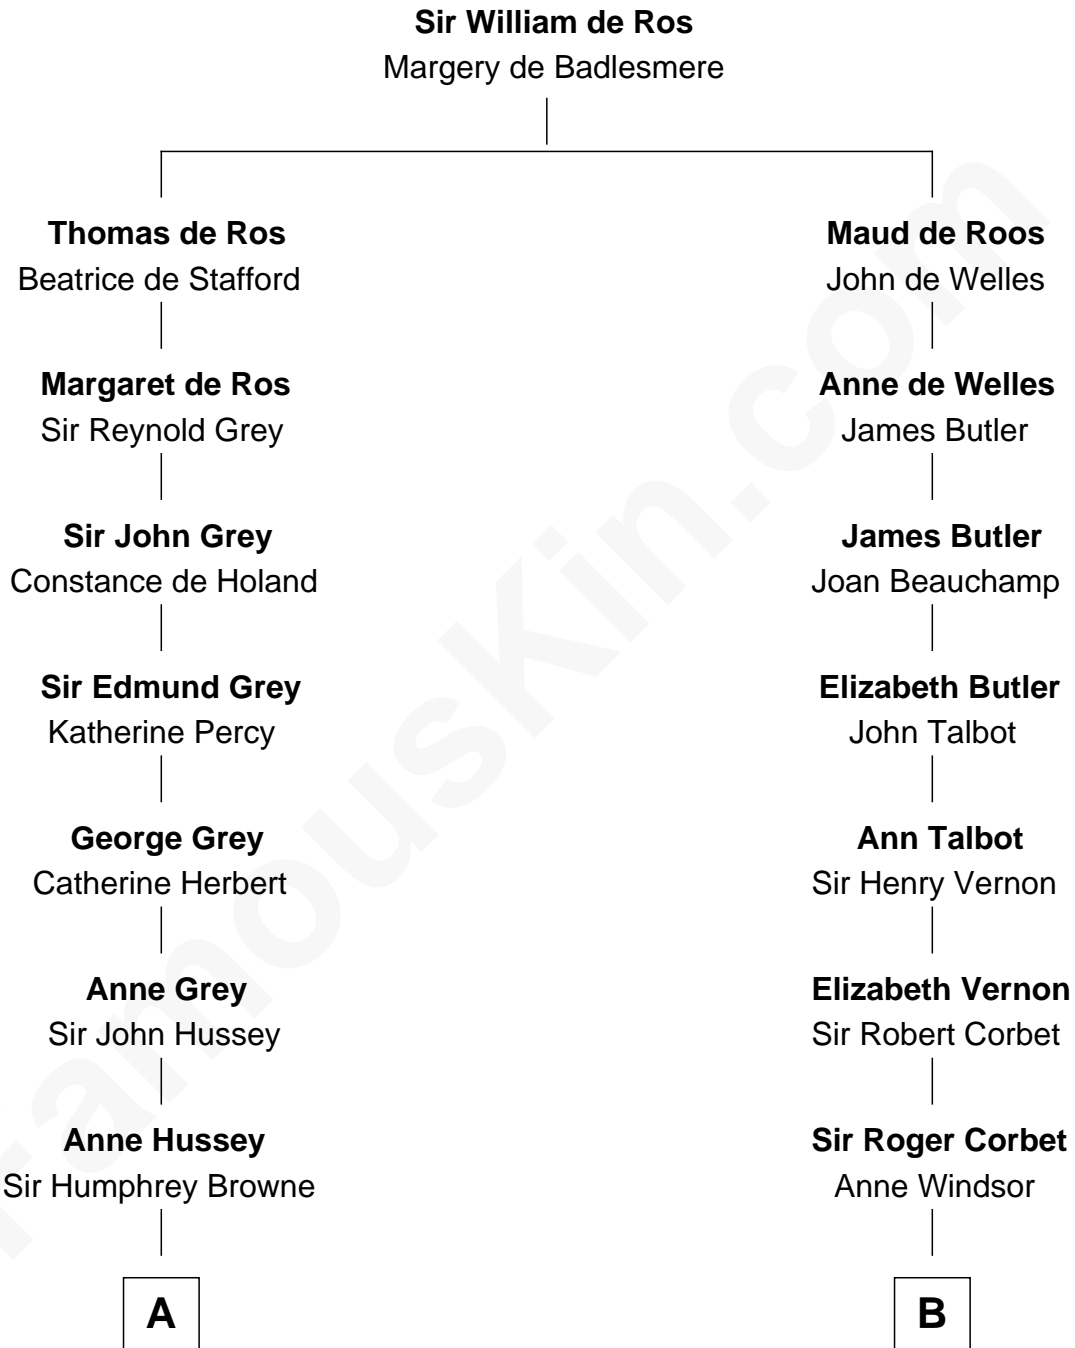

FamousKin.com

Relationship Chart of

Kit Harington

TV Actor - "Game of Thrones"

17th cousin 3 times removed of

Olivia De Havilland

Movie Actress

C

—
Lois Marjorie Legge
Ernest Wriothesley Denny

—
Lavender Cecilia Denny
John Charles Dundas Harington

—
Sir David Richard Harington
Deborah Jane Catesby

—
Kit Harington
TV Actor - "Game of Thrones"

FamousKin.com