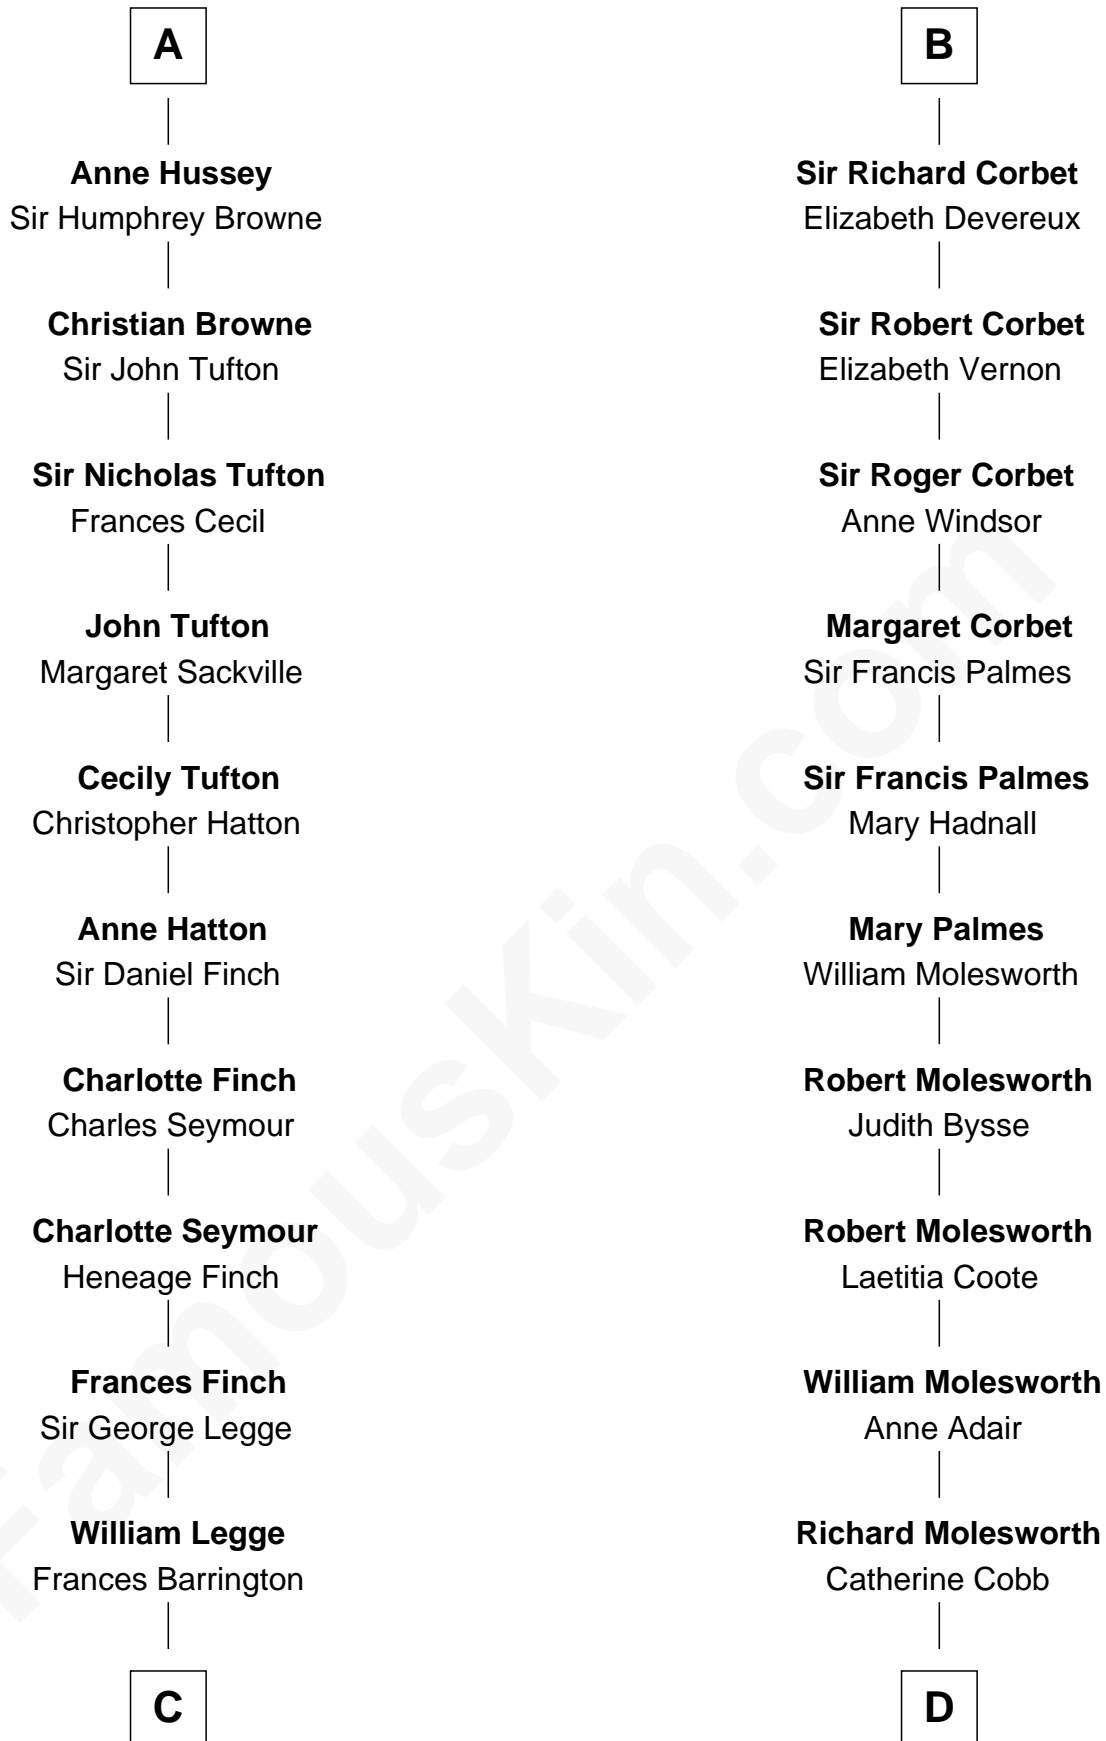

## Relationship Chart of

### Kit Harington

TV Actor - "Game of Thrones"

20th cousin 1 time removed of

### Olivia De Havilland

Movie Actress

**C**

**Edward Henry Legge**  
Cordelia Twysden Molesworth

**Lois Marjorie Legge**  
Ernest Wriothesley Denny

**Lavender Cecilia Denny**  
John Charles Dundas Harington