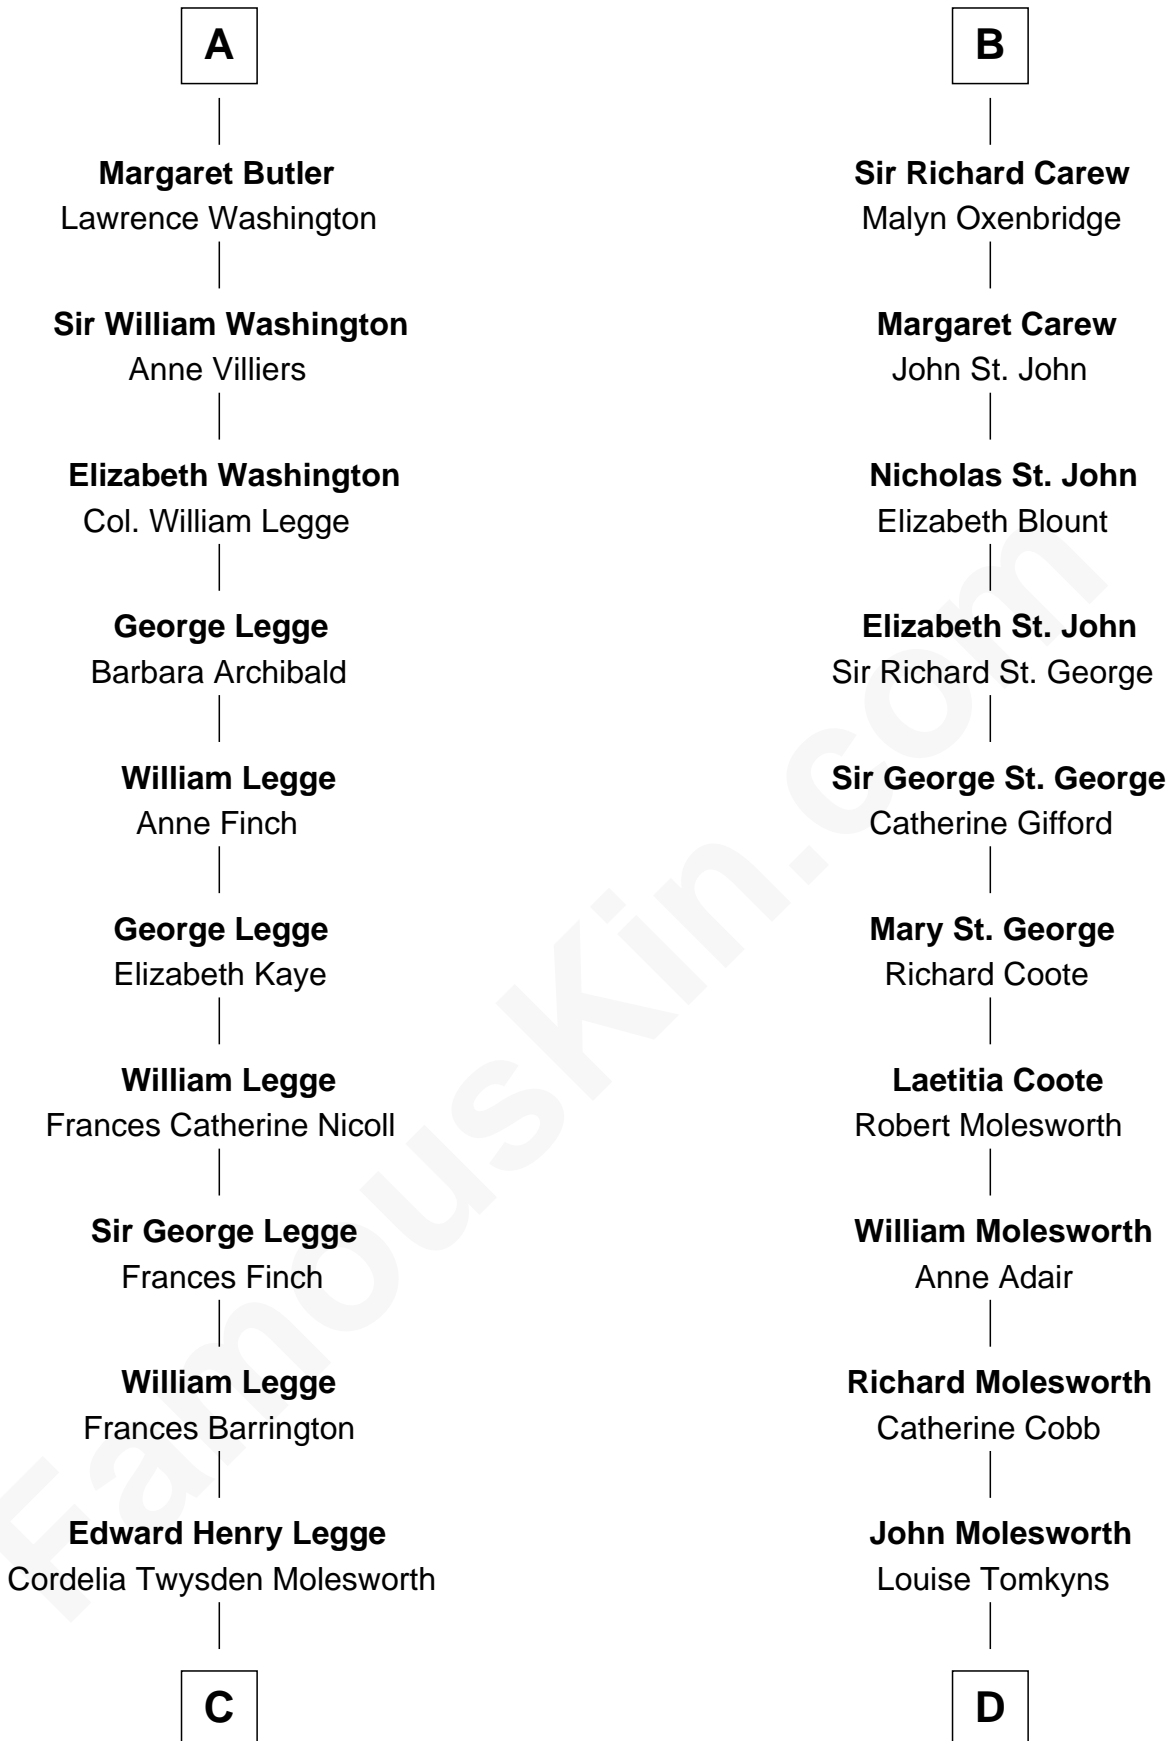

FamousKin.com

Relationship Chart of

Kit Harington

TV Actor - "Game of Thrones"

19th cousin 1 time removed of

Olivia De Havilland

Movie Actress

Sir Maurice de Berkeley

Eve la Zouche

Thomas de Berkeley
Katherine de Clyvedon

Sir John Berkeley
Elizabeth Betteshorne

Elizabeth Berkeley
Sir John Sutton

Sir Edmund Sutton
Joyce Tiptoft

Sir John Sutton
Anne Clarell

Margaret Sutton
John Butler

William Butler
Margaret Greeke

A

Isabel de Berkeley
Sir Robert de Clifford

Sir Roger de Clifford
Maud de Beauchamp

Katherine de Clifford
Sir Ralph de Greystoke

Maud de Greystoke
Eudo de Welles

Sir Lionel de Welles
Joan de Waterton

Eleanor de Welles
Sir Thomas Hoo

Eleanor Hoo
James Carew

B

C

Lois Marjorie Legge
Ernest Wriothesley Denny

Lavender Cecilia Denny
John Charles Dundas Harington

Sir David Richard Harington
Deborah Jane Catesby