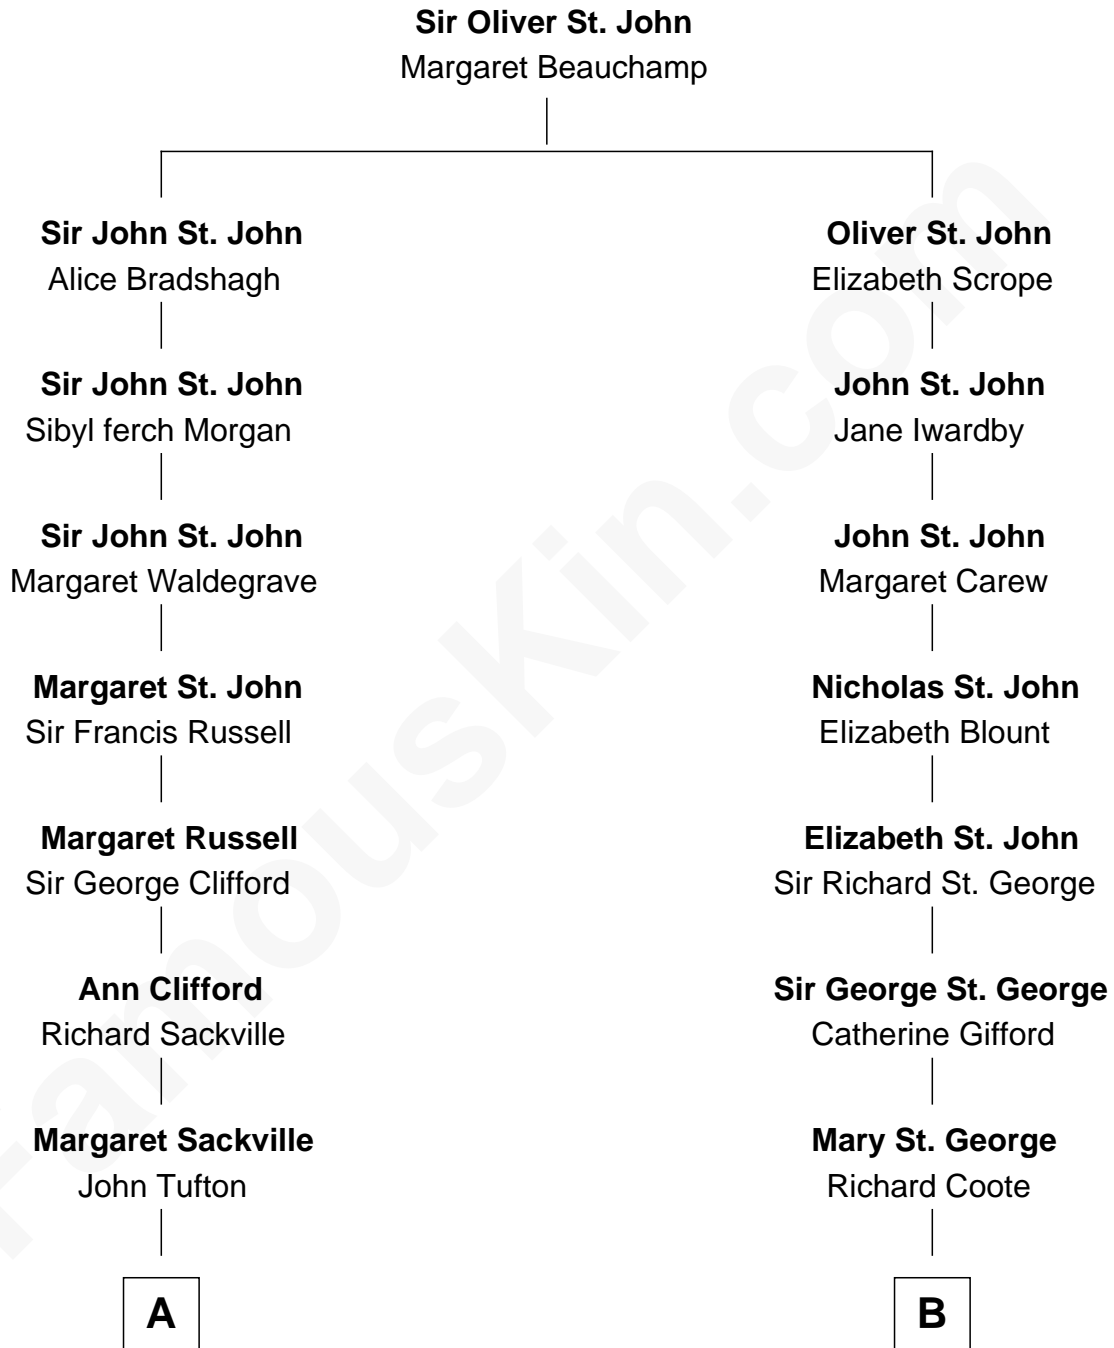

FamousKin.com

Relationship Chart of

Kit Harington

TV Actor - "Game of Thrones"

13th cousin 4 times removed of

Joan Fontaine
Movie Actress

Kit Harington photo by [Gage Skidmore](#) (CC BY-SA 2.0)