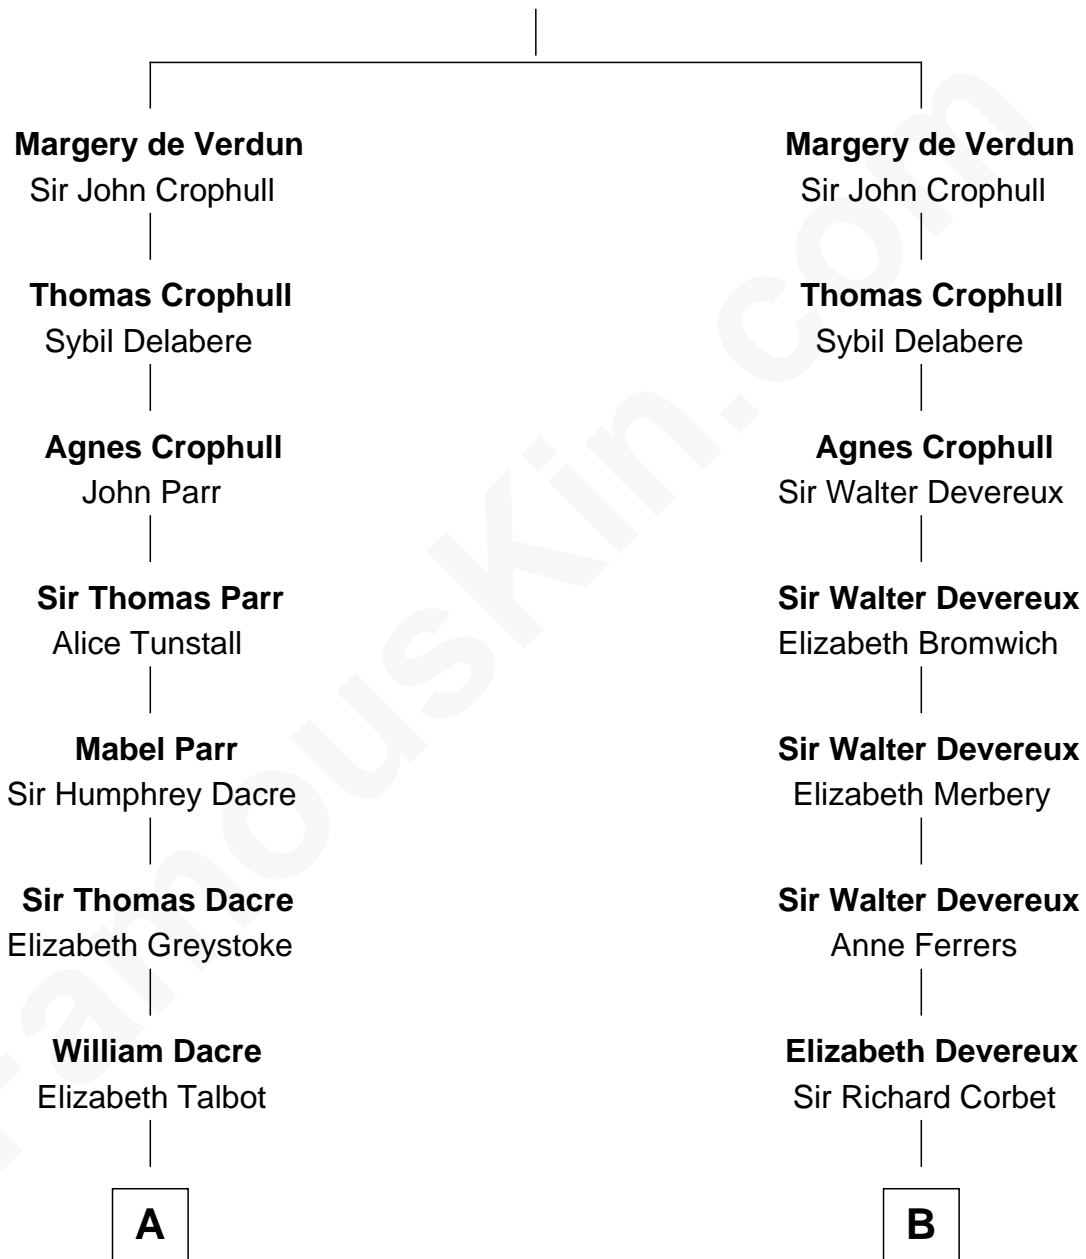

FamousKin.com

Relationship Chart of

Kit Harington

TV Actor - "Game of Thrones"

19th cousin 2 times removed of

Joan Fontaine

Movie Actress

Sir Thebaud de Verdun

Maud Mortimer

C

Edward Henry Legge
Cordelia Twysden Molesworth

Lois Marjorie Legge
Ernest Wriothesley Denny

Lavender Cecilia Denny
John Charles Dundas Harington

Sir David Richard Harington
Deborah Jane Catesby