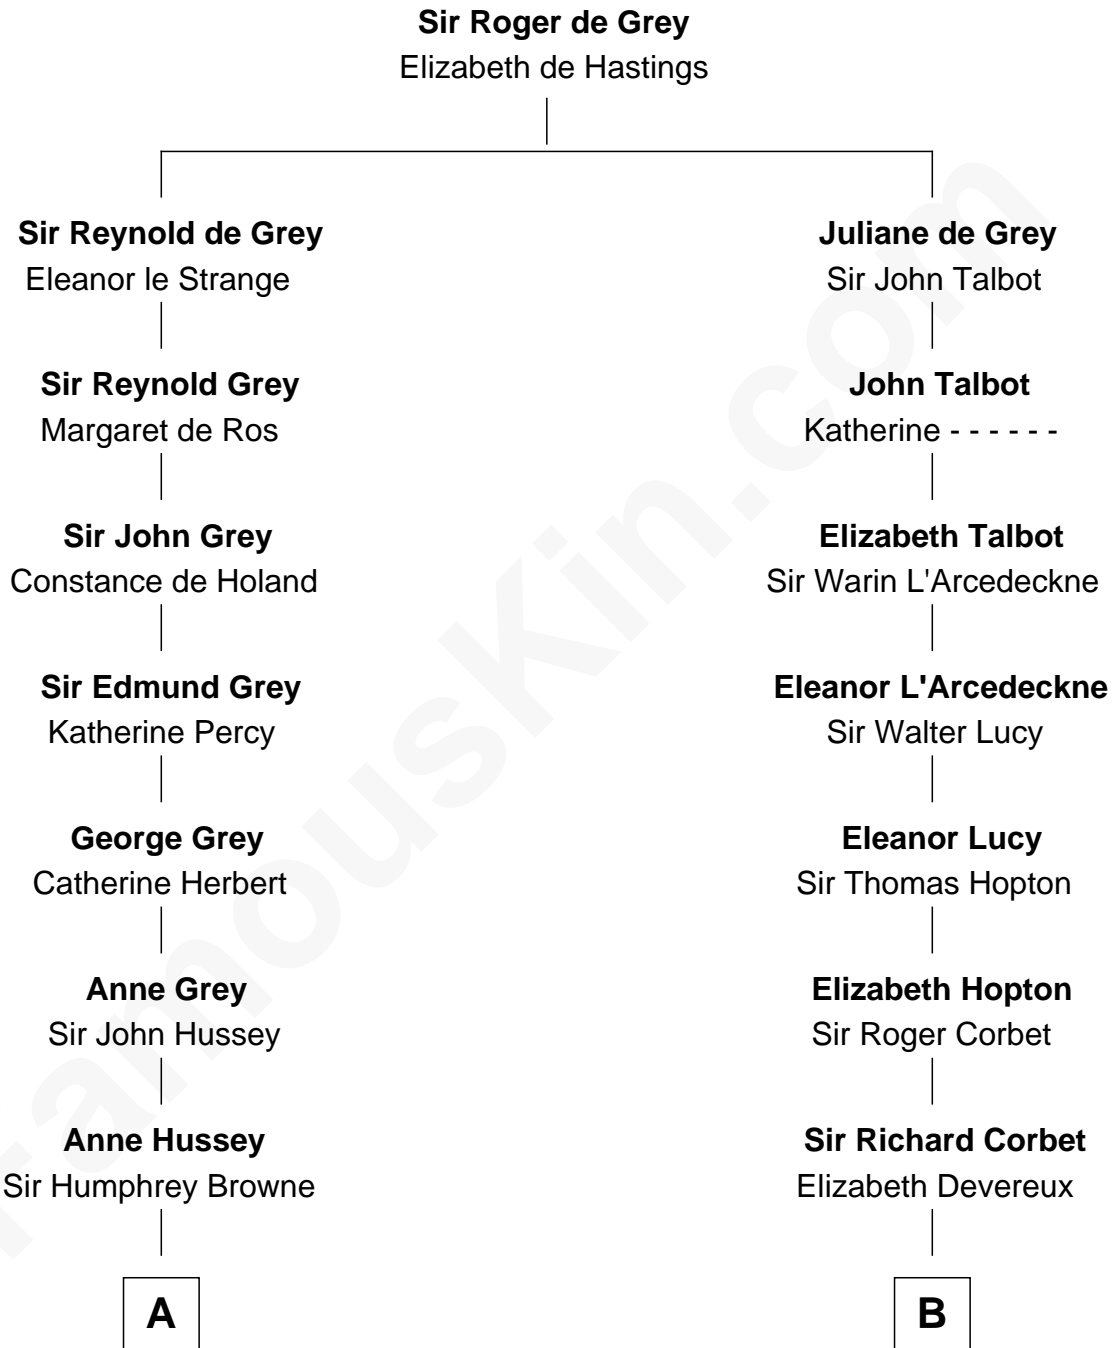

FamousKin.com Relationship Chart of

Kit Harington

TV Actor - "Game of Thrones"

19th cousin 1 time removed of

Joan Fontaine

Movie Actress

C

Lois Marjorie Legge
Ernest Wriothesley Denny

Lavender Cecilia Denny
John Charles Dundas Harington

Sir David Richard Harington
Deborah Jane Catesby

Kit Harington
TV Actor - "Game of Thrones"

D

Margaret Letitia Molesworth
Charles Richard De Havilland

Walter Augustus De Havilland
Lillian Augusta Ruse