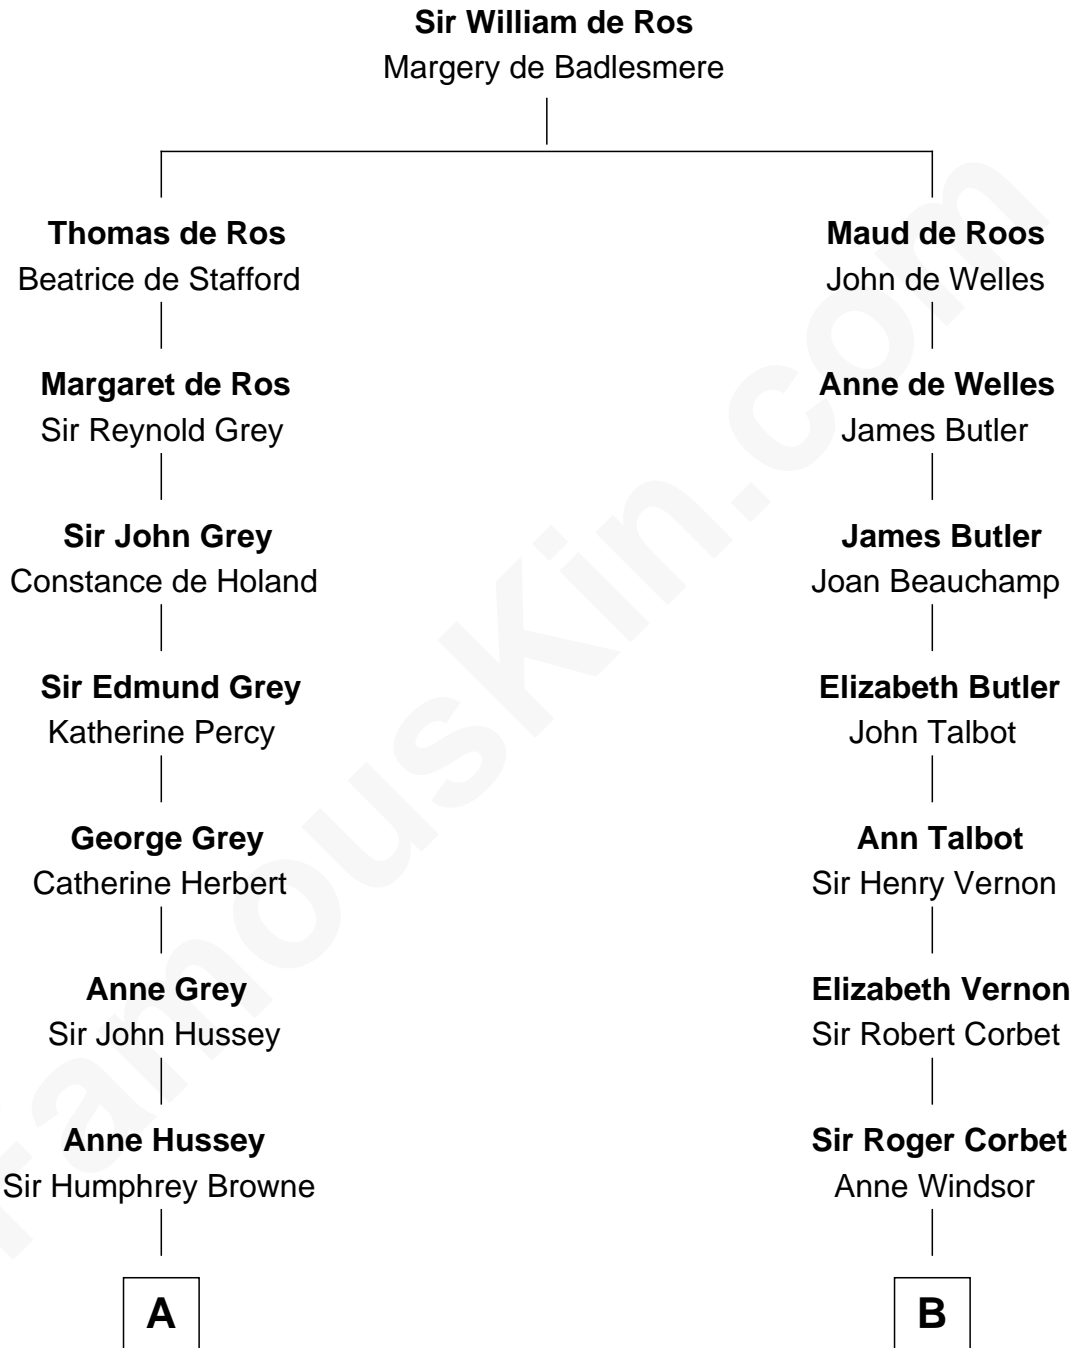

## Relationship Chart of

**Kit Harington**

TV Actor - "Game of Thrones"

17th cousin 3 times removed of

**Joan Fontaine**

Movie Actress

**C**

—  
**Lois Marjorie Legge**  
Ernest Wriothesley Denny

—  
**Lavender Cecilia Denny**  
John Charles Dundas Harington

—  
**Sir David Richard Harington**  
Deborah Jane Catesby

—  
**Kit Harington**  
*TV Actor - "Game of Thrones"*