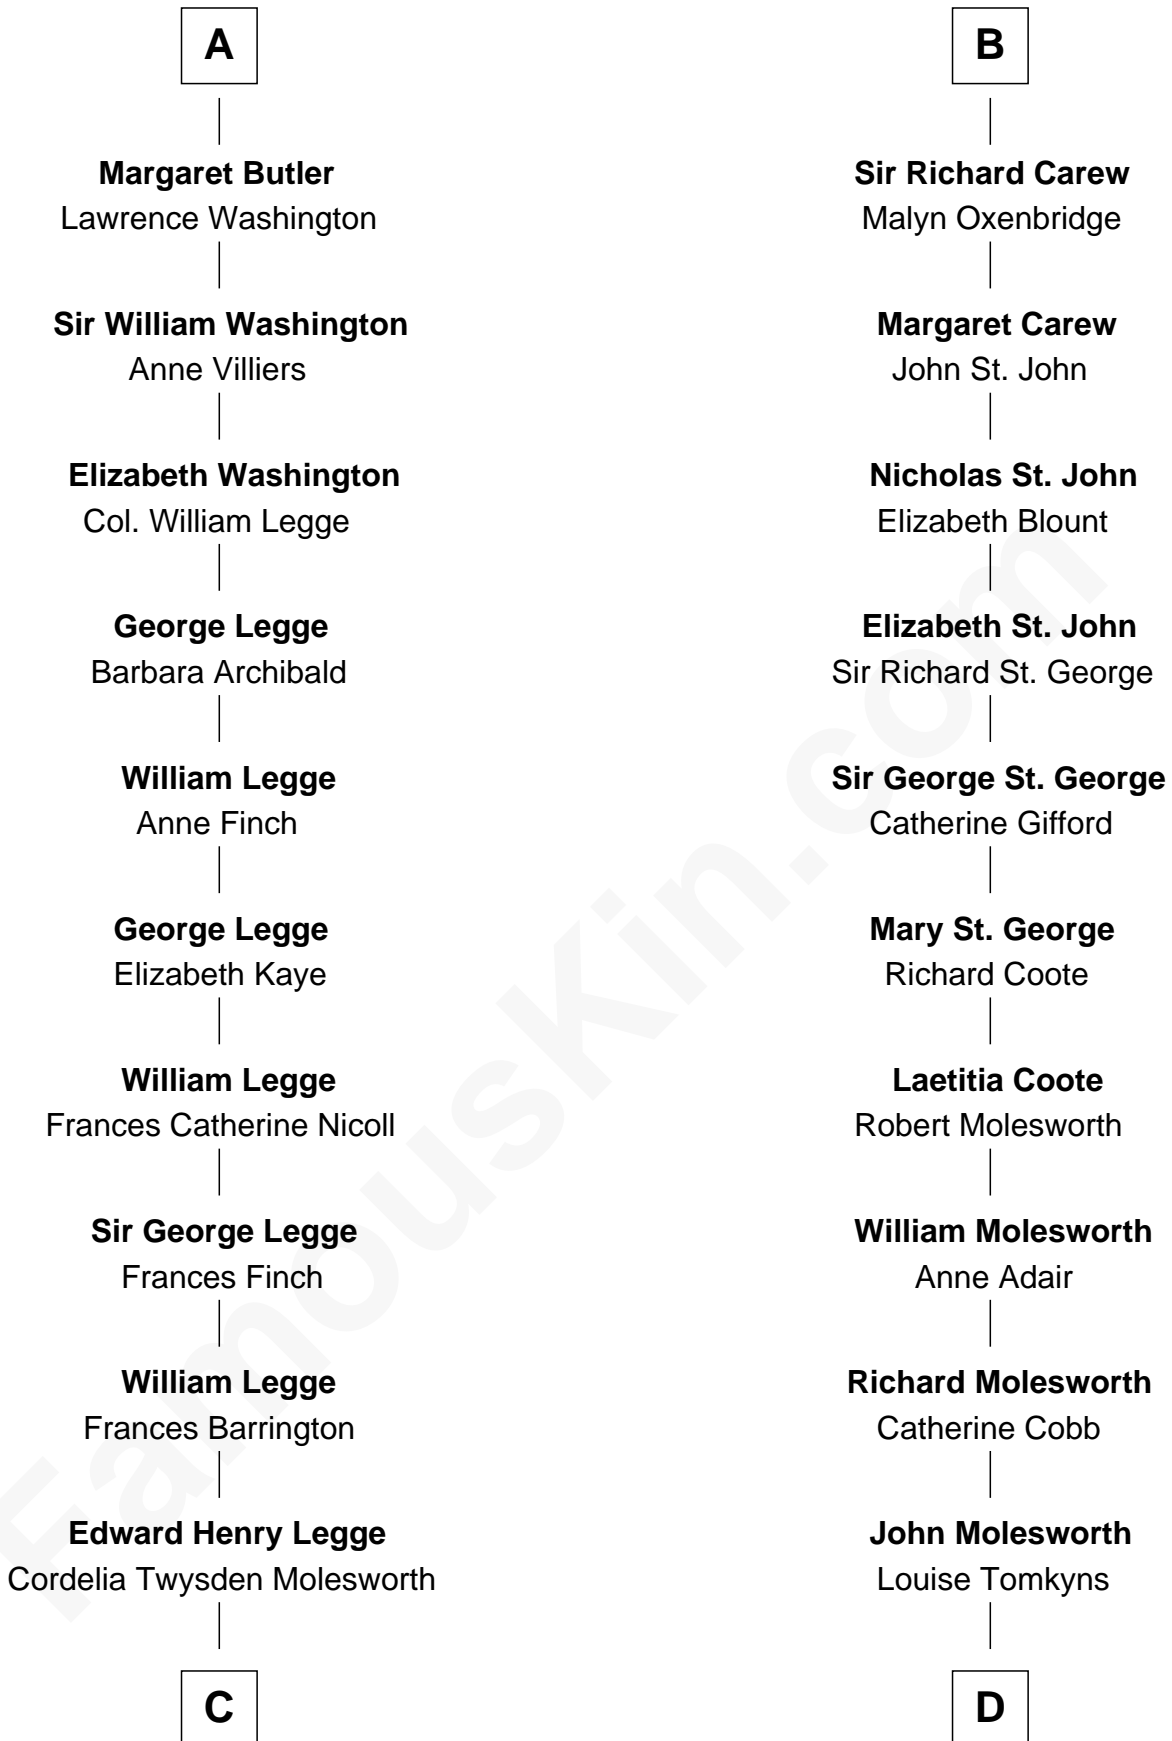

FamousKin.com Relationship Chart of

Kit Harington

TV Actor - "Game of Thrones"

19th cousin 1 time removed of

Joan Fontaine

Movie Actress

Sir Maurice de Berkeley

Eve la Zouche

Thomas de Berkeley
Katherine de Clyvedon

Sir John Berkeley
Elizabeth Betteshorne

Elizabeth Berkeley
Sir John Sutton

Sir Edmund Sutton
Joyce Tiptoft

Sir John Sutton
Anne Clarell

Margaret Sutton
John Butler

William Butler
Margaret Greeke

A

Isabel de Berkeley
Sir Robert de Clifford

Sir Roger de Clifford
Maud de Beauchamp

Katherine de Clifford
Sir Ralph de Greystoke

Maud de Greystoke
Eudo de Welles

Sir Lionel de Welles
Joan de Waterton

Eleanor de Welles
Sir Thomas Hoo

Eleanor Hoo
James Carew

B

C

Lois Marjorie Legge
Ernest Wriothesley Denny

Lavender Cecilia Denny
John Charles Dundas Harington

Sir David Richard Harington
Deborah Jane Catesby

Kit Harington
TV Actor - "Game of Thrones"