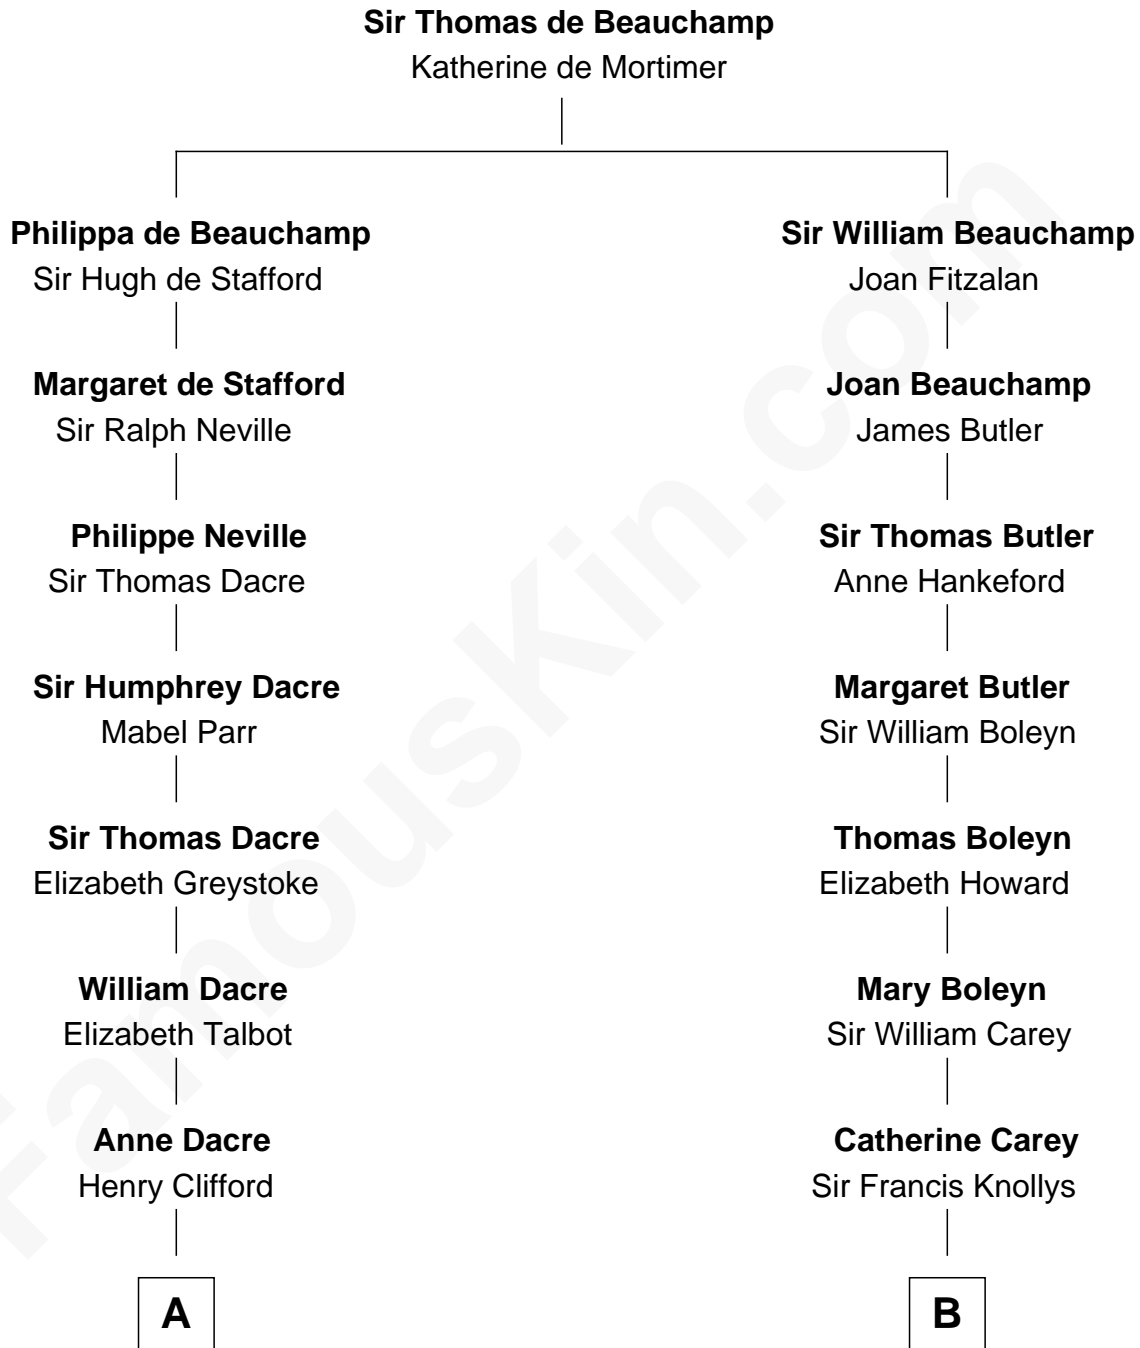

FamousKin.com

Relationship Chart of

Kit Harington

TV Actor - "Game of Thrones"

15th cousin 5 times removed of

Lt. Gen. James Brudenell

Leader of the "Charge of the Light Brigade"

C

—
Lois Marjorie Legge
Ernest Wriothesley Denny

—
Lavender Cecilia Denny
John Charles Dundas Harington

—
Sir David Richard Harington
Deborah Jane Catesby

—
Kit Harington
TV Actor - "Game of Thrones"

FamousKin.com