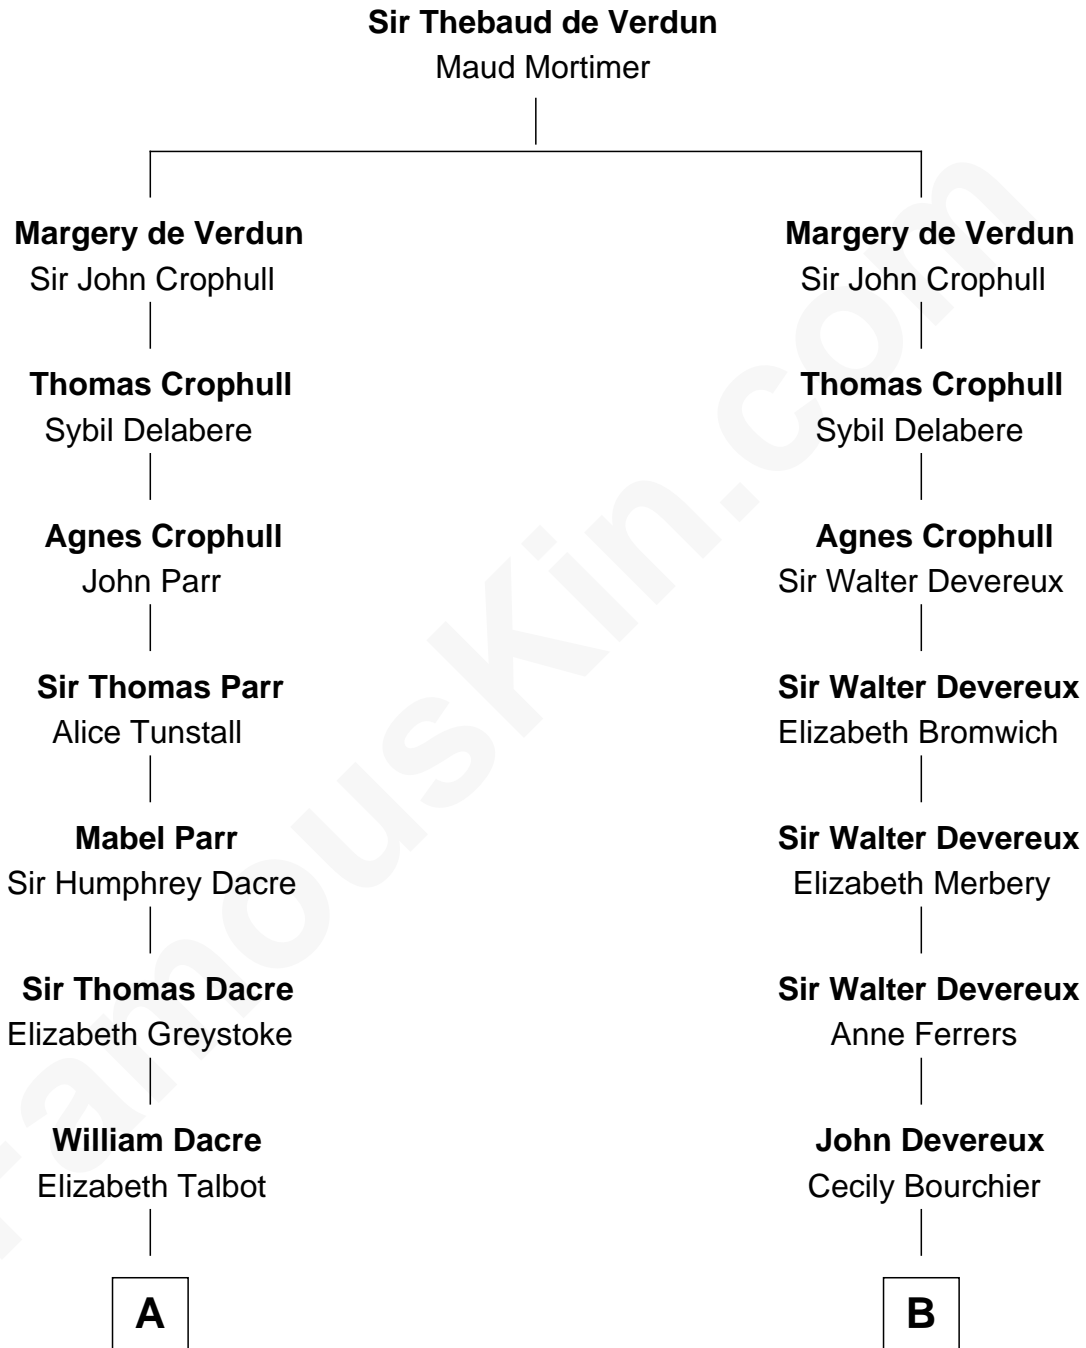

FamousKin.com

Relationship Chart of

Kit Harington

TV Actor - "Game of Thrones"

17th cousin 4 times removed of

Lt. Gen. James Brudenell

Leader of the "Charge of the Light Brigade"