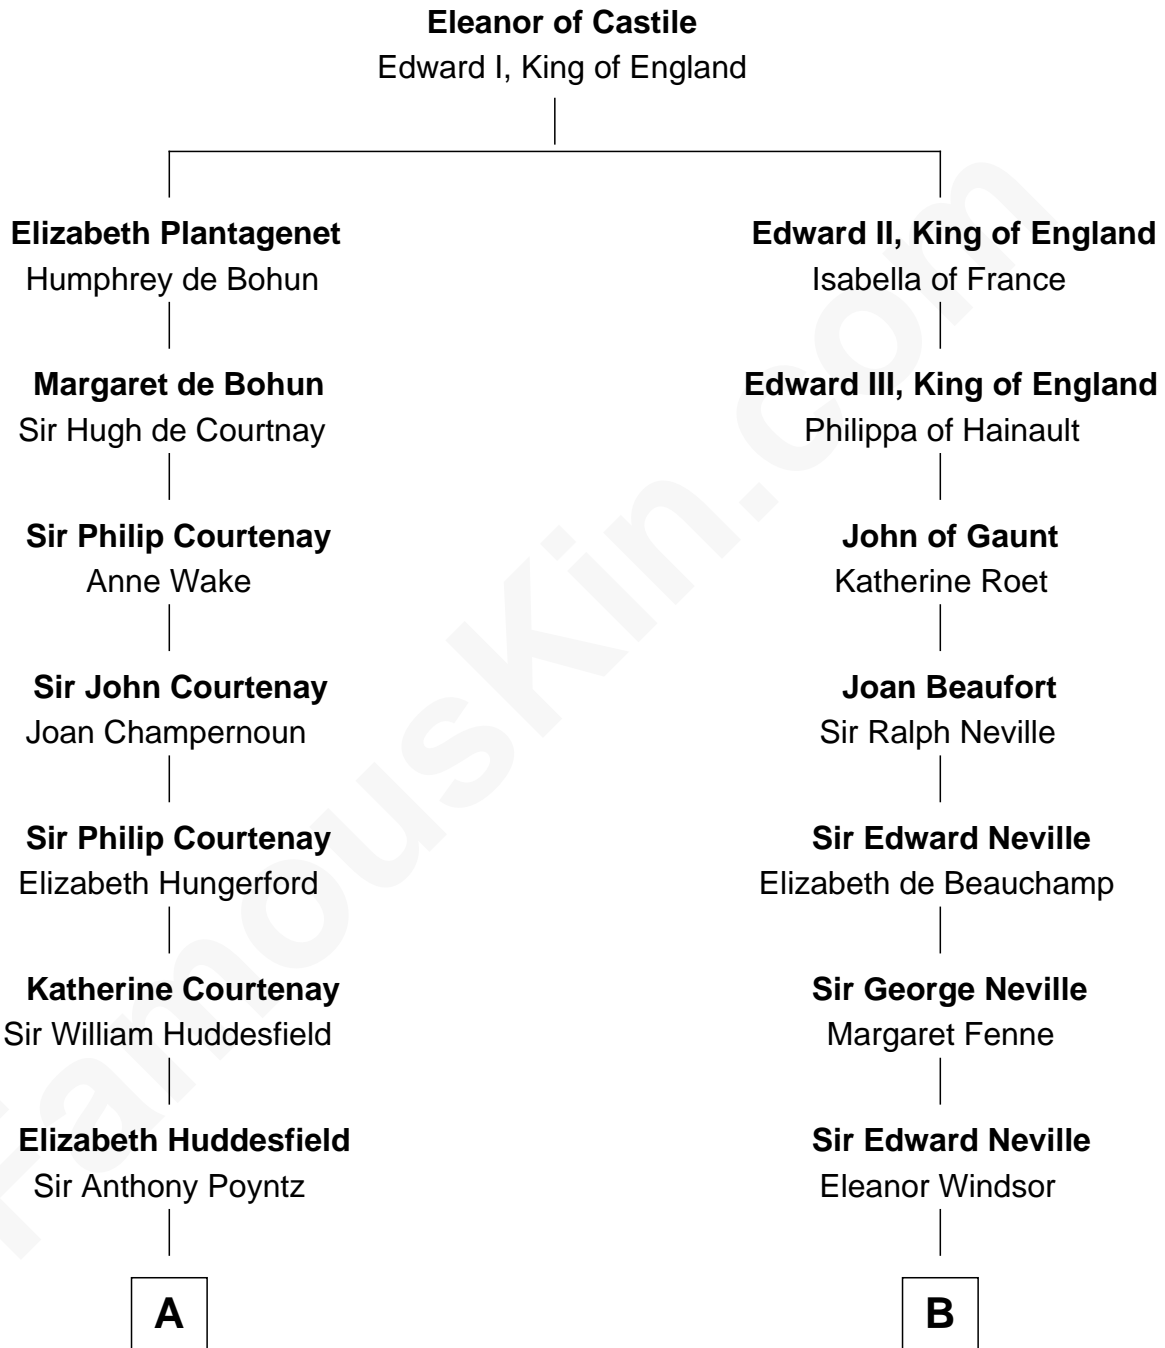

FamousKin.com

Relationship Chart of

Kit Harington

TV Actor - "Game of Thrones"

16th cousin 5 times removed of

Lt. Gen. James Brudenell

Leader of the "Charge of the Light Brigade"

C

—
Edward Henry Legge
Cordelia Twysden Molesworth

—
Lois Marjorie Legge
Ernest Wriothesley Denny

—
Lavender Cecilia Denny
John Charles Dundas Harington

—
Sir David Richard Harington
Deborah Jane Catesby

—
Kit Harington
TV Actor - "Game of Thrones"