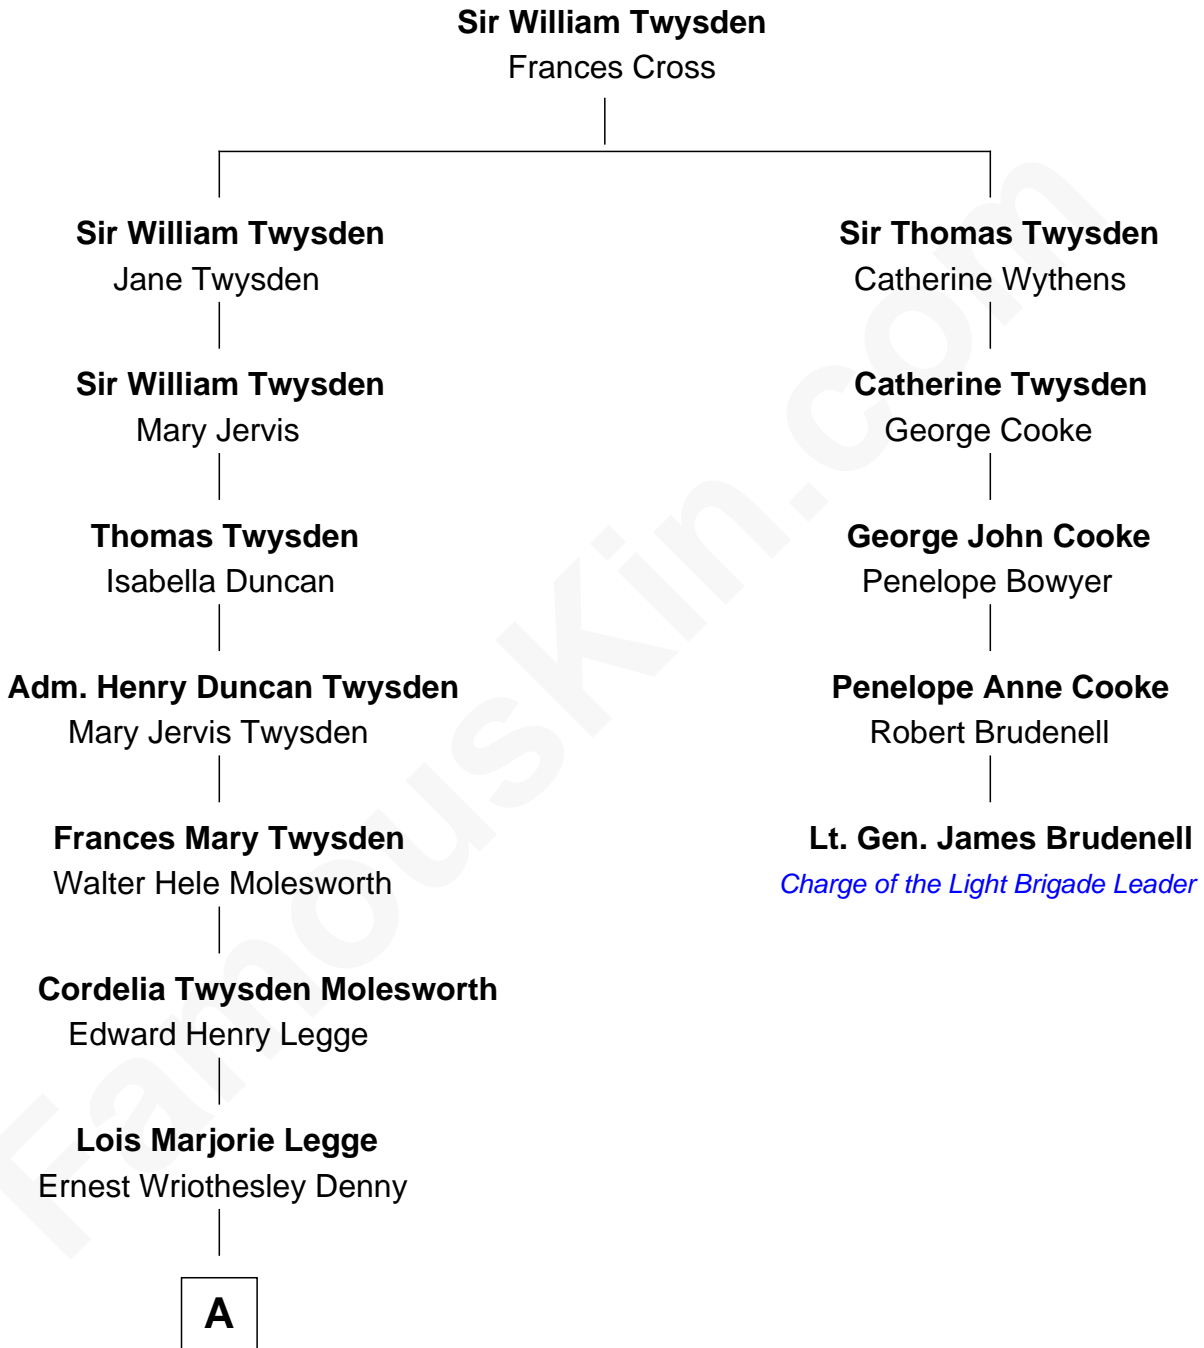

FamousKin.com

Relationship Chart of

Kit Harington

TV Actor - "Game of Thrones"

4th cousin 5 times removed of

Lt. Gen. James Brudenell

Leader of the "Charge of the Light Brigade"

A

—
Lavender Cecilia Denny
John Charles Dundas Harington

—
Sir David Richard Harington
Deborah Jane Catesby

—
Kit Harington
TV Actor - "Game of Thrones"