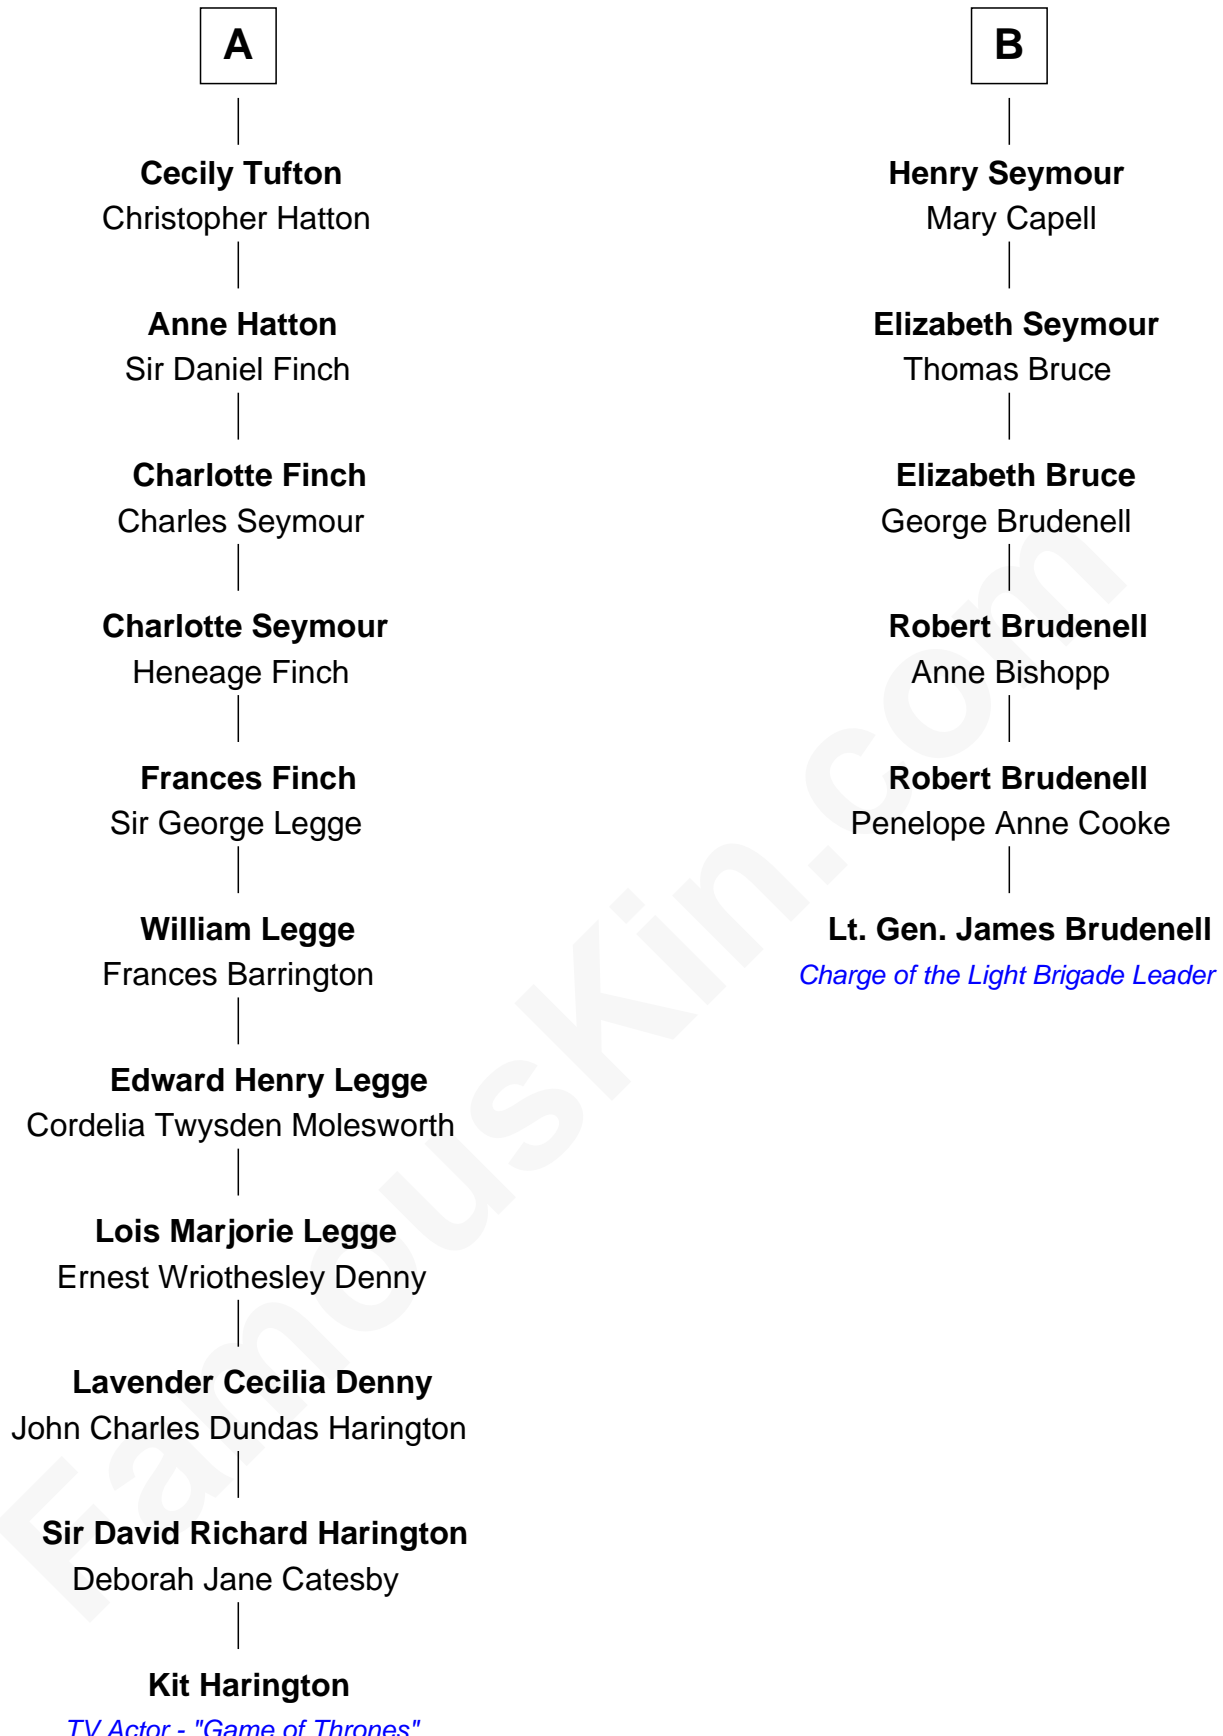

FamousKin.com

Relationship Chart of

Kit Harington

TV Actor - "Game of Thrones"

12th cousin 5 times removed of

Lt. Gen. James Brudenell

Leader of the "Charge of the Light Brigade"

Kit Harington photo by [Gage Skidmore](#) [\(CC BY-SA 2.0\)](#)