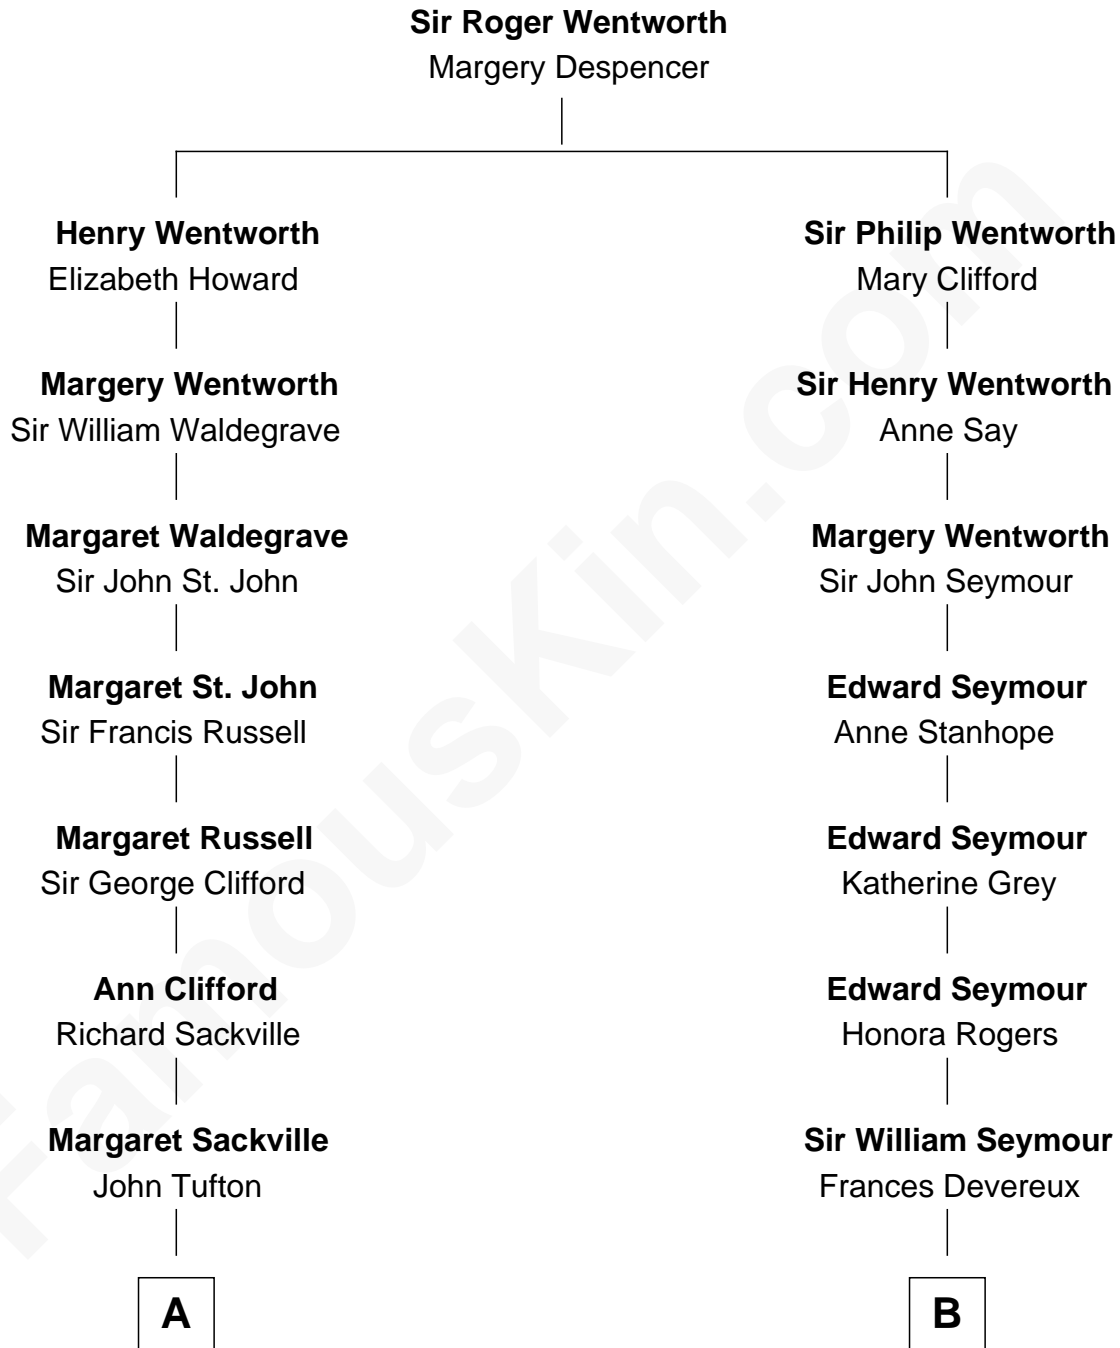

FamousKin.com

Relationship Chart of

Kit Harington

TV Actor - "Game of Thrones"

12th cousin 5 times removed of

Lt. Gen. James Brudenell

Leader of the "Charge of the Light Brigade"

Kit Harington photo by [Gage Skidmore](#) [\(CC BY-SA 2.0\)](#)