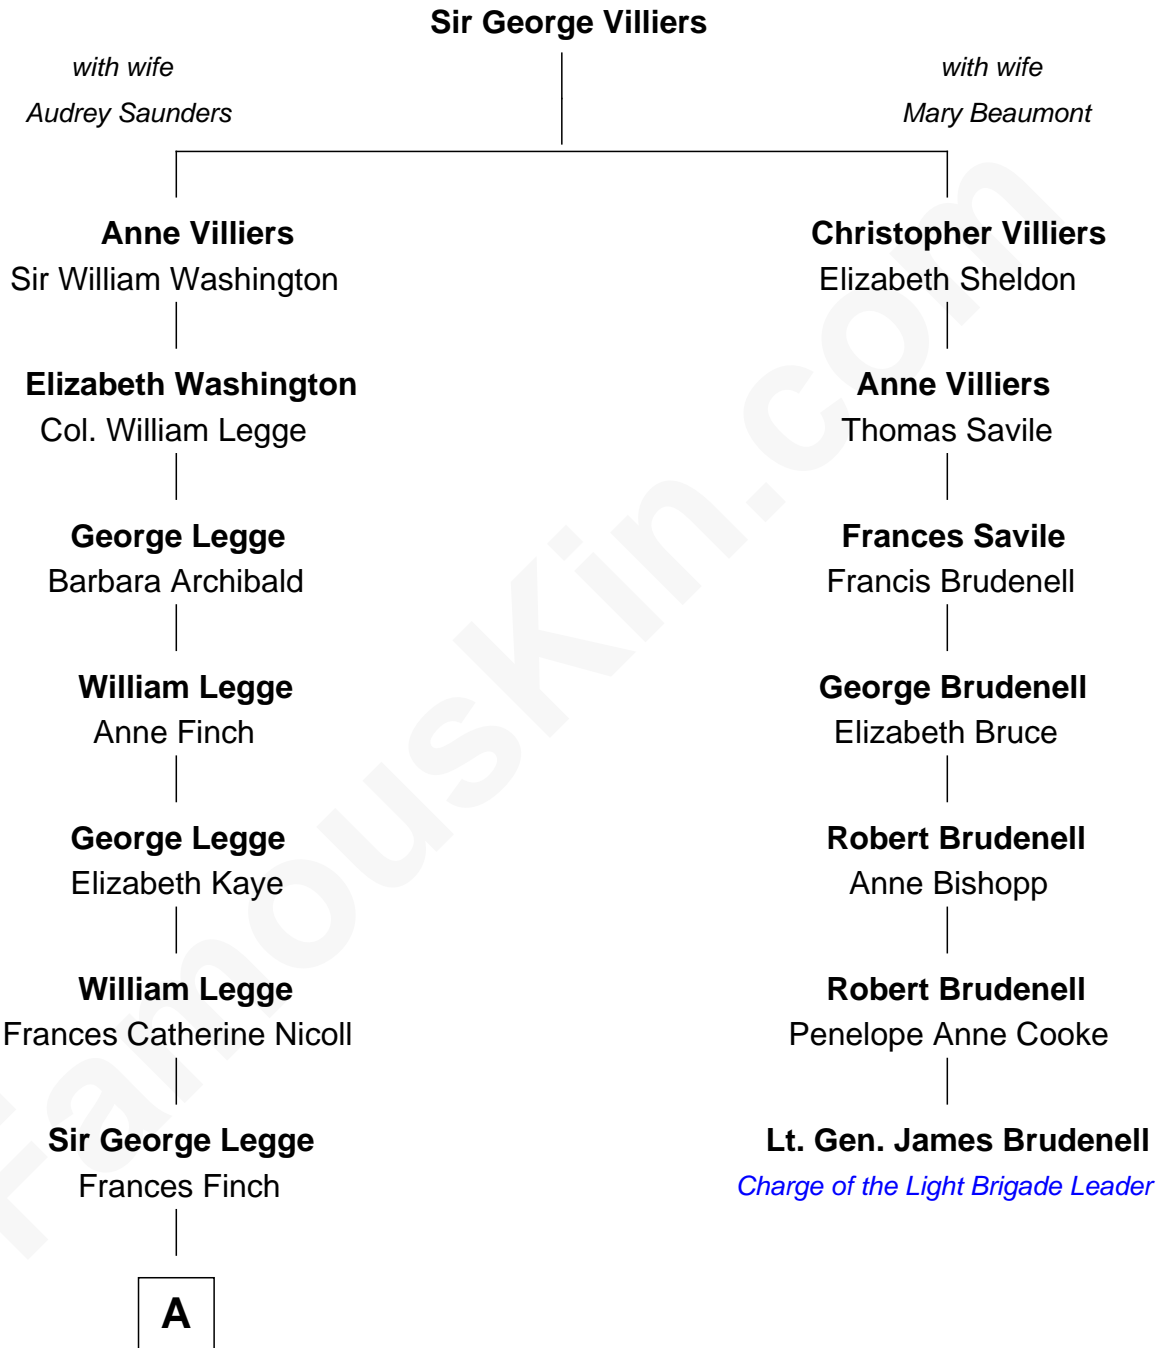

FamousKin.com

Relationship Chart of

Kit Harington

TV Actor - "Game of Thrones"

6th cousin 6 times removed of

Lt. Gen. James Brudenell

Leader of the "Charge of the Light Brigade"

A

—
William Legge

Frances Barrington

—
Edward Henry Legge

Cordelia Twysden Molesworth

—
Lois Marjorie Legge

Ernest Wriothesley Denny

—
Lavender Cecilia Denny

John Charles Dundas Harington