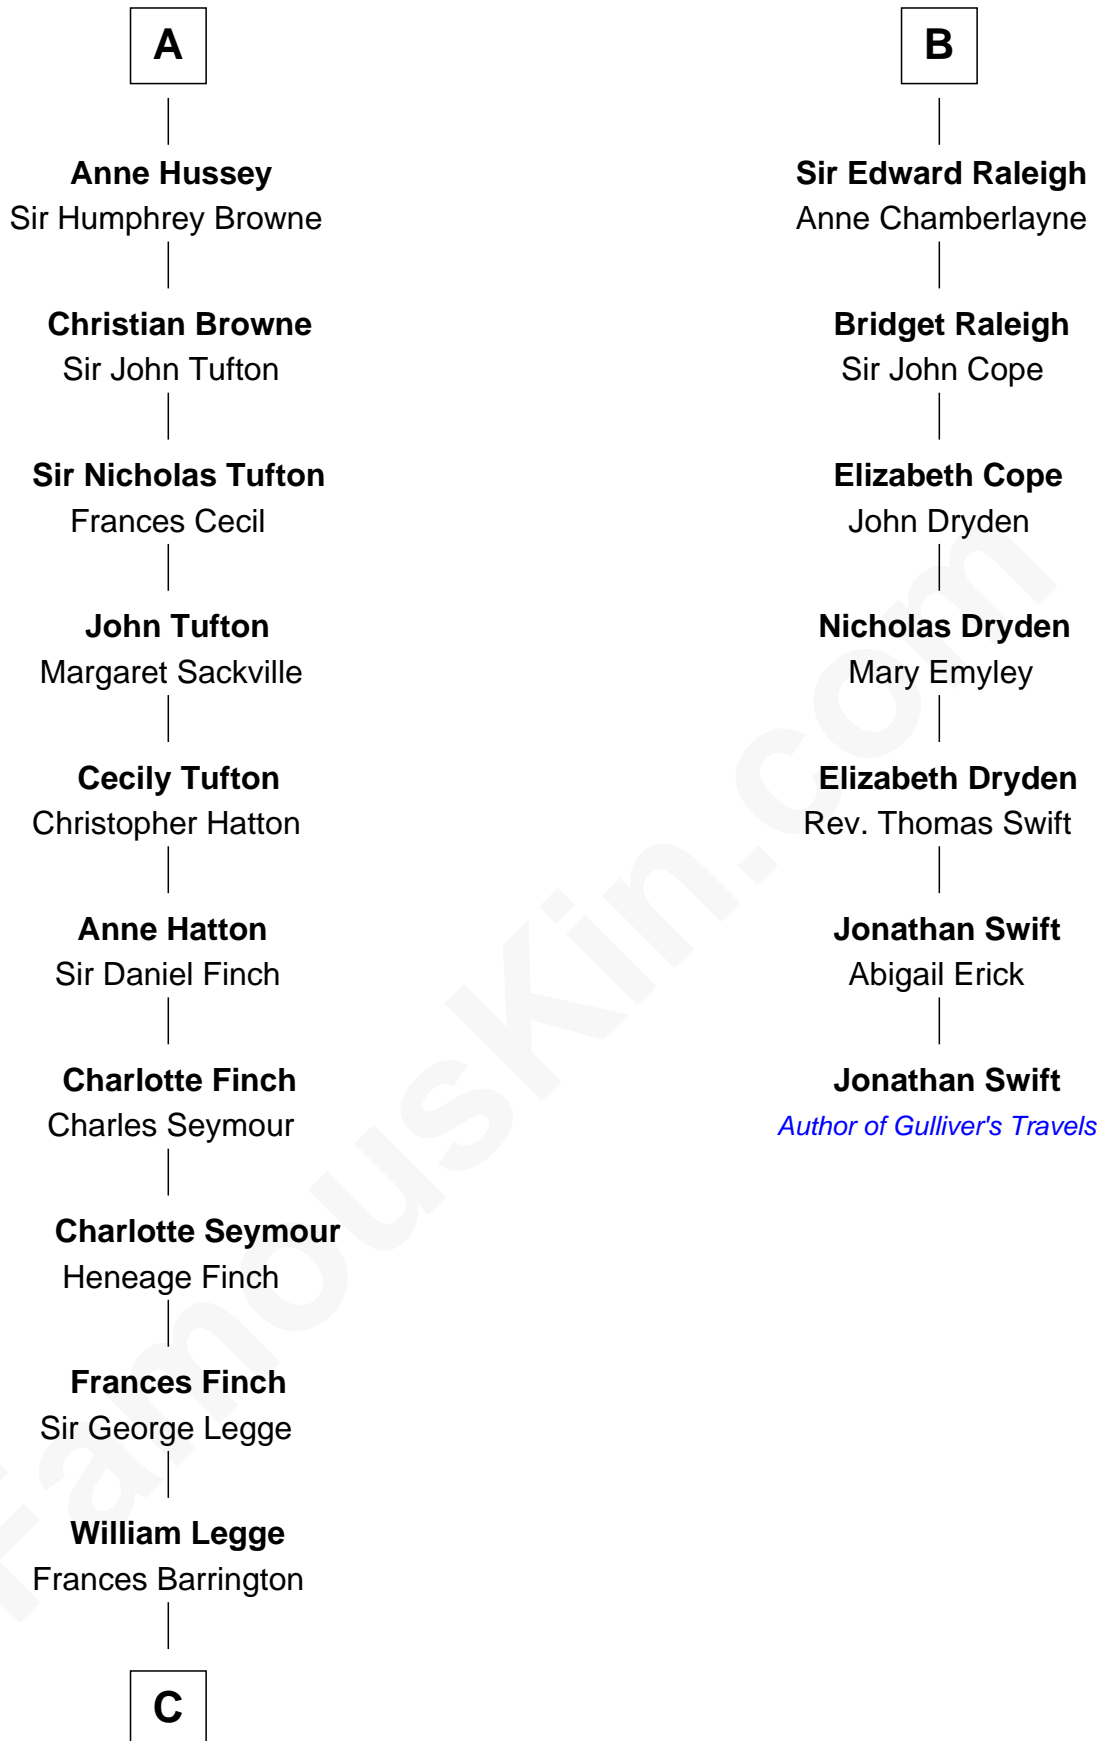

FamousKin.com

Relationship Chart of

Kit Harington

TV Actor - "Game of Thrones"

13th cousin 8 times removed of

Jonathan Swift

Author of *Gulliver's Travels*

Sir Hugh I de Audley

Iseult de Mortimer

Alice de Audley
Sir Ralph de Neville

Margaret de Neville
Sir Henry Percy

Sir Henry Percy
Elizabeth Mortimer

Sir Henry Percy
Eleanor Neville

Katherine Percy
Sir Edmund Grey

George Grey
Catherine Herbert

Anne Grey
Sir John Hussey

A

Hugh de Audley
Margaret de Clare

Margaret de Audley
Ralph de Stafford

Elizabeth de Stafford
John de Ferrers

Robert de Ferrers
Margaret Despencer

Phillippa Ferrers
Sir Thomas Greene

Elizabeth Greene
William Raleigh

Sir Edward Raleigh
Margaret Verney

B

C

—
Edward Henry Legge
Cordelia Twysden Molesworth

—
Lois Marjorie Legge
Ernest Wriothesley Denny

—
Lavender Cecilia Denny
John Charles Dundas Harington