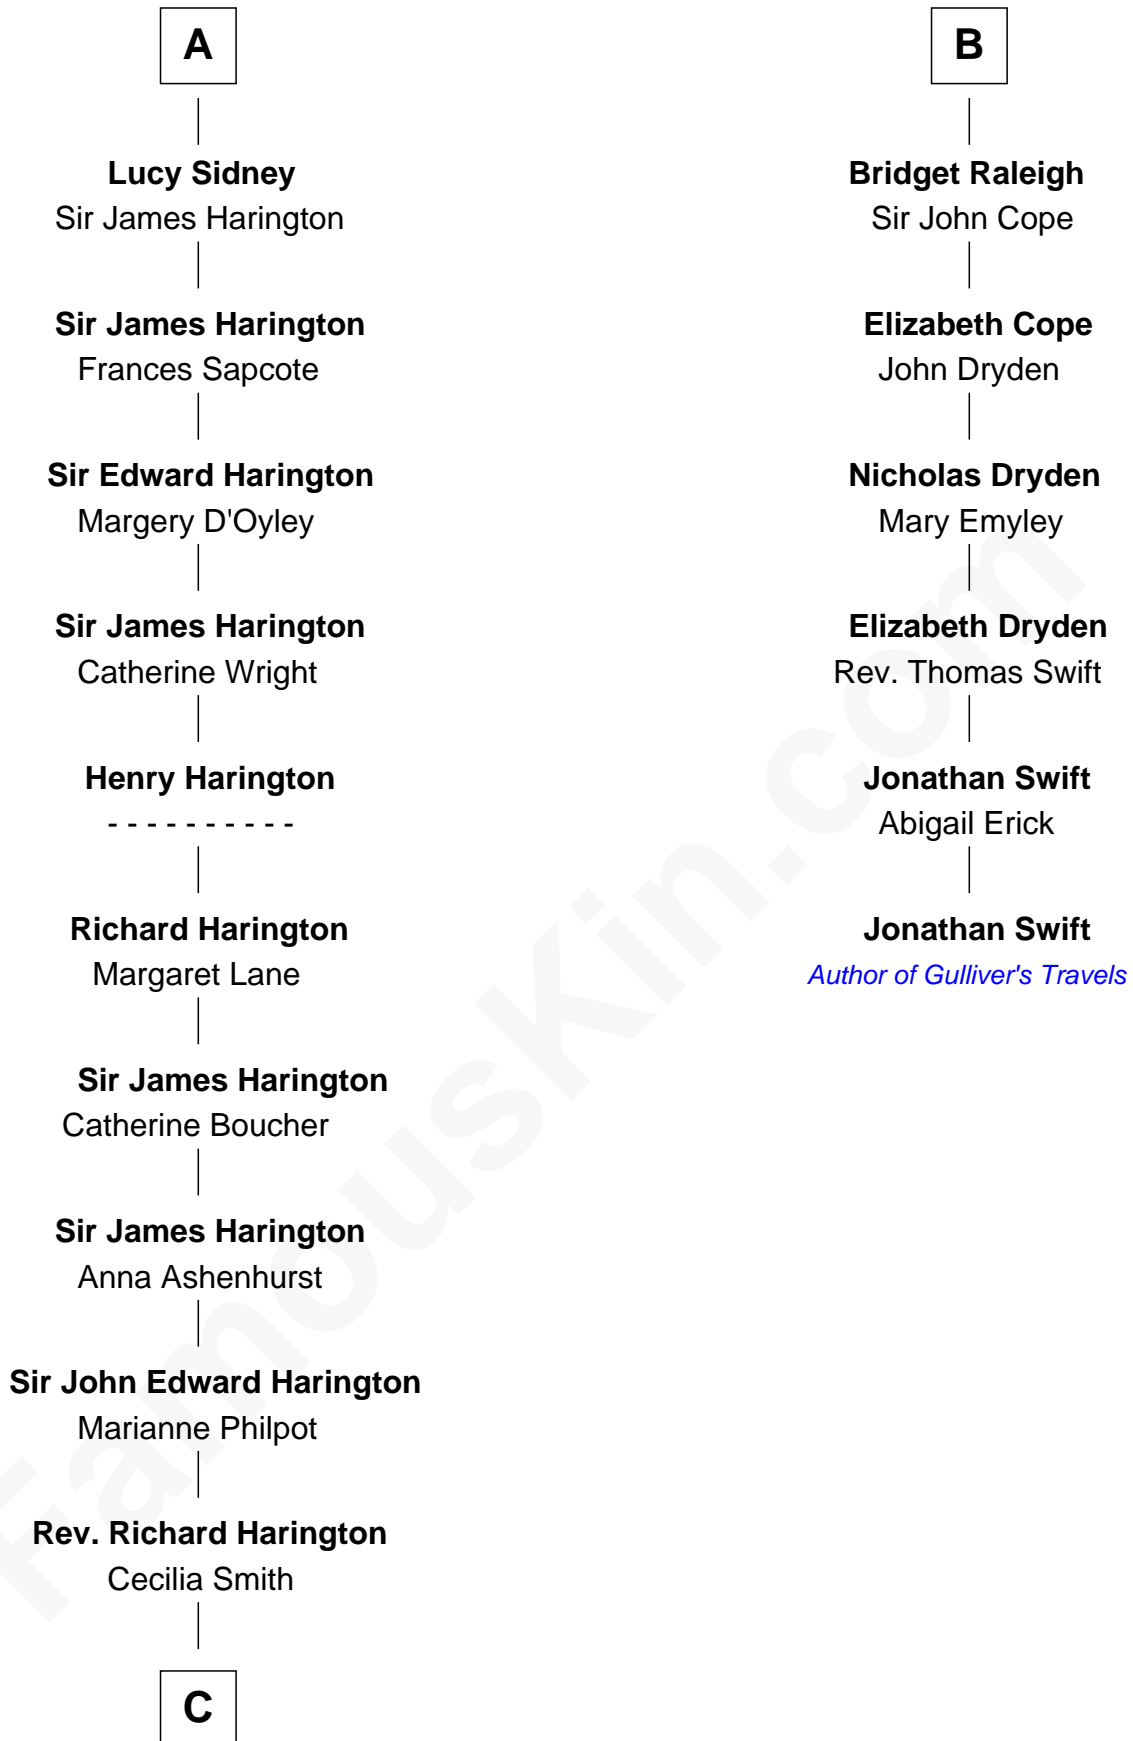

FamousKin.com

Relationship Chart of

Kit Harington

TV Actor - "Game of Thrones"

12th cousin 9 times removed of

Jonathan Swift

Author of *Gulliver's Travels*

Edmund Fitzalan

Alice de Warenne

Richard Fitzalan
Eleanor Plantagenet

Sir Richard Fitzalan
Elizabeth de Bohun

Elizabeth Fitzalan
Sir Robert Goushill

Elizabeth Goushill
Sir Robert Wingfield

Elizabeth Wingfield
Sir William Brandon

Anne Brandon
Nicholas Sidney

Sir William Sidney
Anne Pagenham

A

Mary Fitzalan
John le Strange

Ankaret le Strange
Sir Richard Talbot

Mary Talbot
Sir Thomas Greene

Sir Thomas Greene
Phillippa Ferrers

Elizabeth Greene
William Raleigh

Sir Edward Raleigh
Margaret Verney

Sir Edward Raleigh
Anne Chamberlayne

B

C

—
Sir Richard Harington

Francis Agnata Biscoe

—
Sir Richard Harington

Selina Louisa Grace Dundas