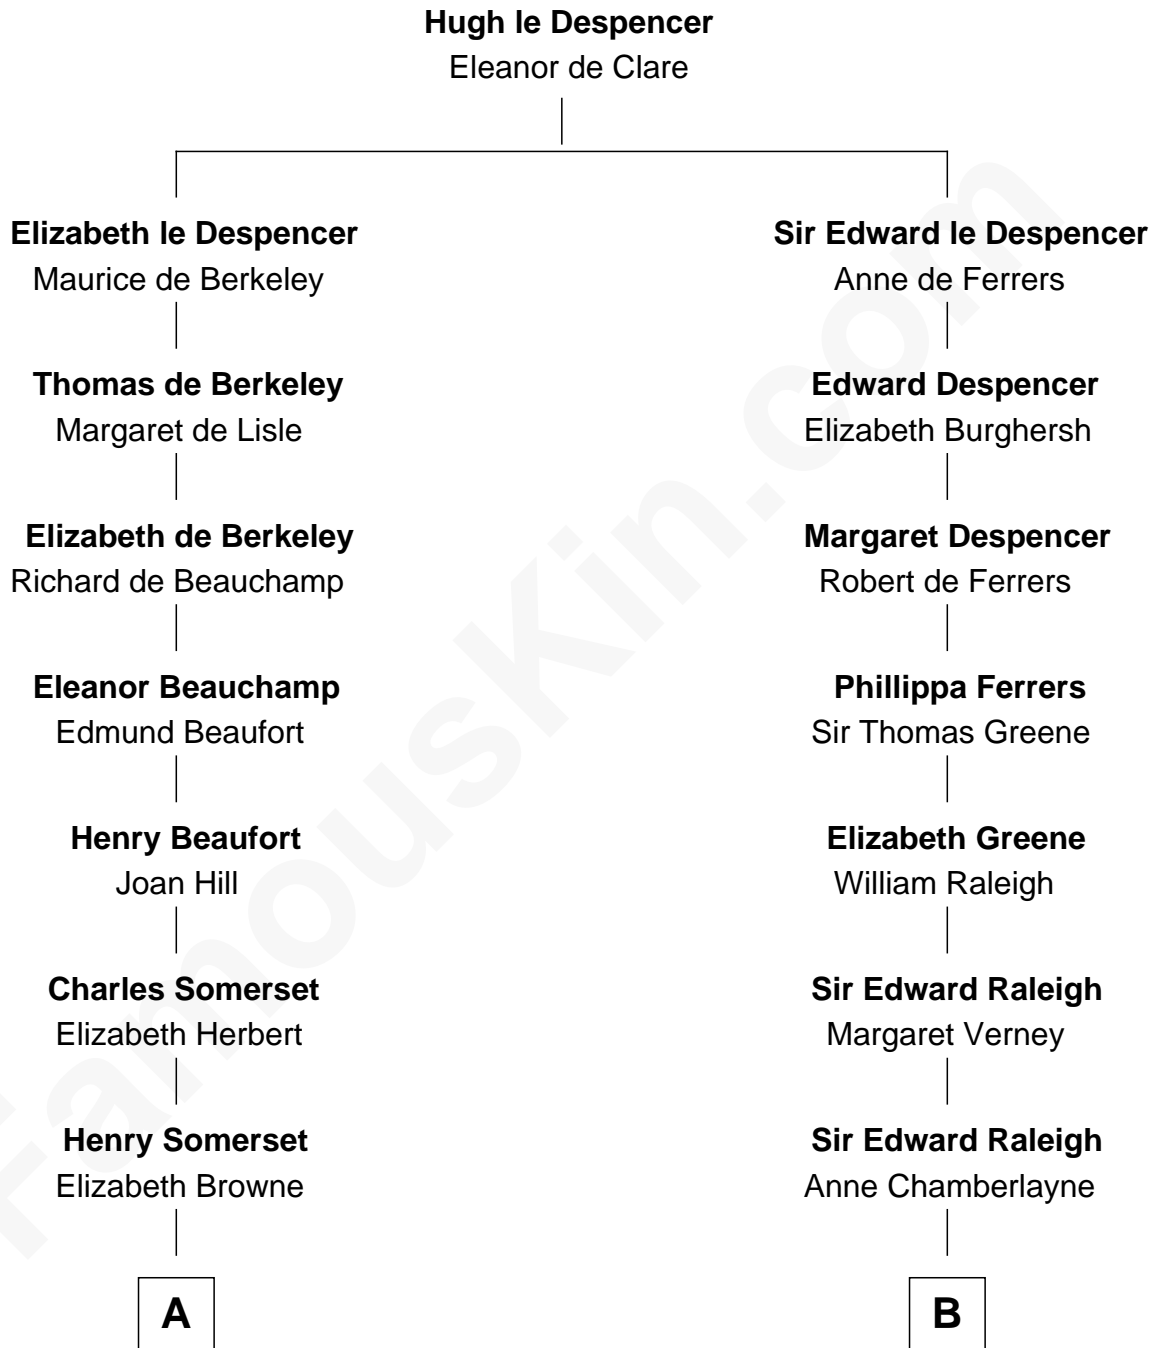

FamousKin.com

Relationship Chart of

Kit Harington

TV Actor - "Game of Thrones"

12th cousin 9 times removed of

Jonathan Swift

Author of Gulliver's Travels

C

—
Edward Henry Legge
Cordelia Twysden Molesworth

—
Lois Marjorie Legge
Ernest Wriothesley Denny

—
Lavender Cecilia Denny
John Charles Dundas Harington

—
Sir David Richard Harington
Deborah Jane Catesby

—
Kit Harington
TV Actor - "Game of Thrones"