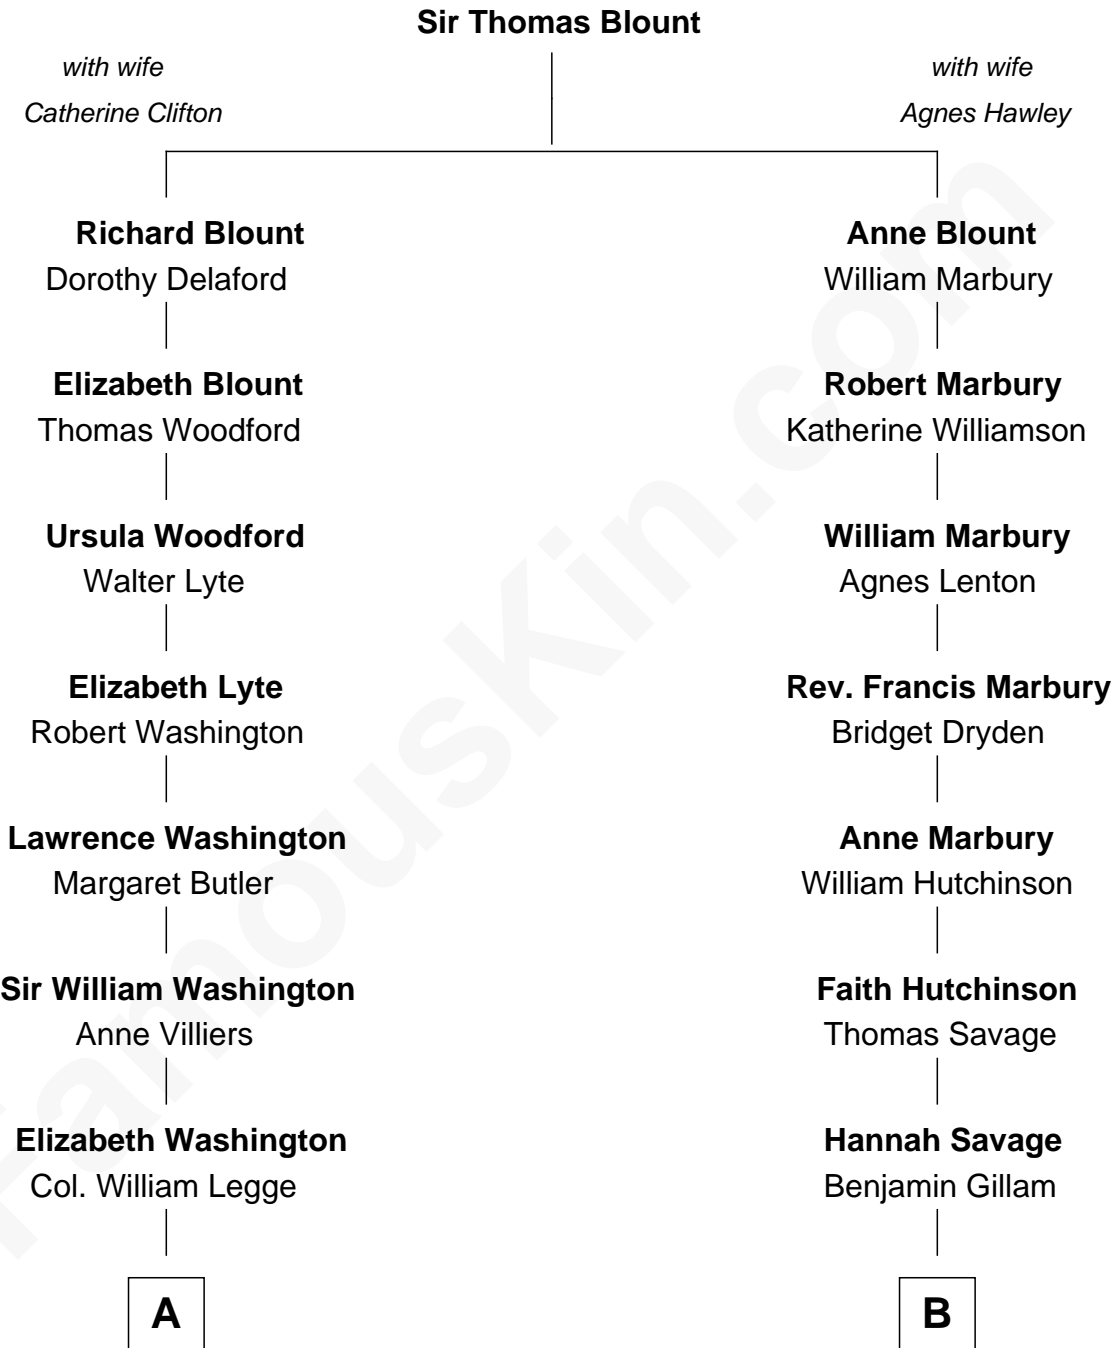

FamousKin.com

Relationship Chart of

Kit Harington

TV Actor - "Game of Thrones"

15th cousin 2 times removed of

Erskine Childers

4th President of Ireland

Kit Harington photo by [Gage Skidmore](#) (CC BY-SA 2.0)